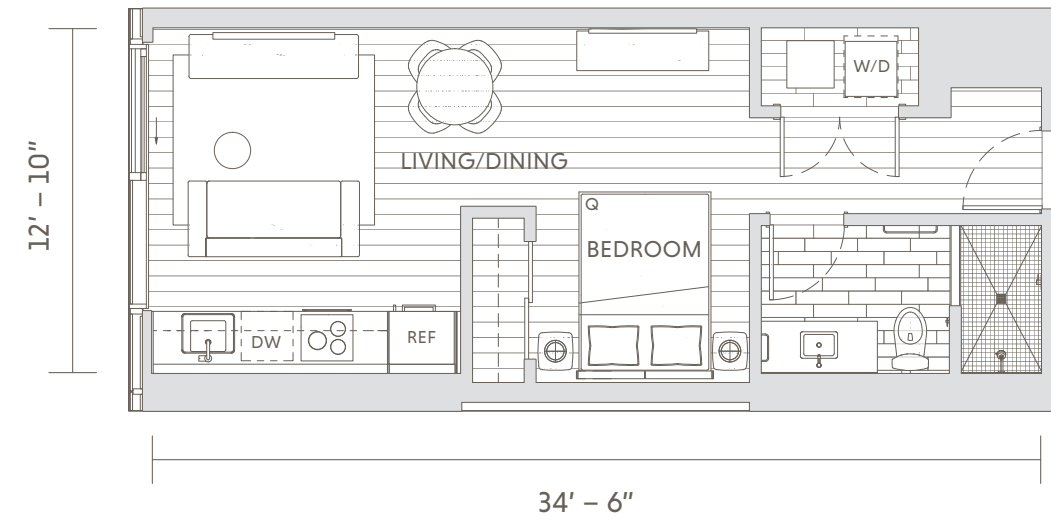

TOWER RESIDENCES

- STUDIO
- ONE BEDROOM
- TWO BEDROOM
- THREE BEDROOM

TOWER

STUDIOS

Residence 07

STUDIO | 1 BATH | INTERIOR 442 SF

All dimensions are approximate.

Residence 09

STUDIO | 1 BATH | INTERIOR 440 SF

All dimensions are approximate.

TOWER

ONE BEDROOMS

Residence 03

1 BEDROOM | 1 BATH | INTERIOR 782 SF

All dimensions are approximate.

Residence 05

1 BEDROOM | 1 BATH | INTERIOR 797 SF

All dimensions are approximate.

Residence 11

1 BEDROOM | 1 BATH | INTERIOR 797 SF

All dimensions are approximate.

Residence 13

1 BEDROOM | 1 BATH | INTERIOR 803 SF

All dimensions are approximate.

TOWER

TWO BEDROOMS

Residence 01

2 BEDROOM | 2 BATH | INTERIOR 1,132 SF

All dimensions are approximate.

Residence 04

2 BEDROOM | 2 BATH | INTERIOR 1,219 SF | LĀNAI 160 - 164 SF

All dimensions are approximate.