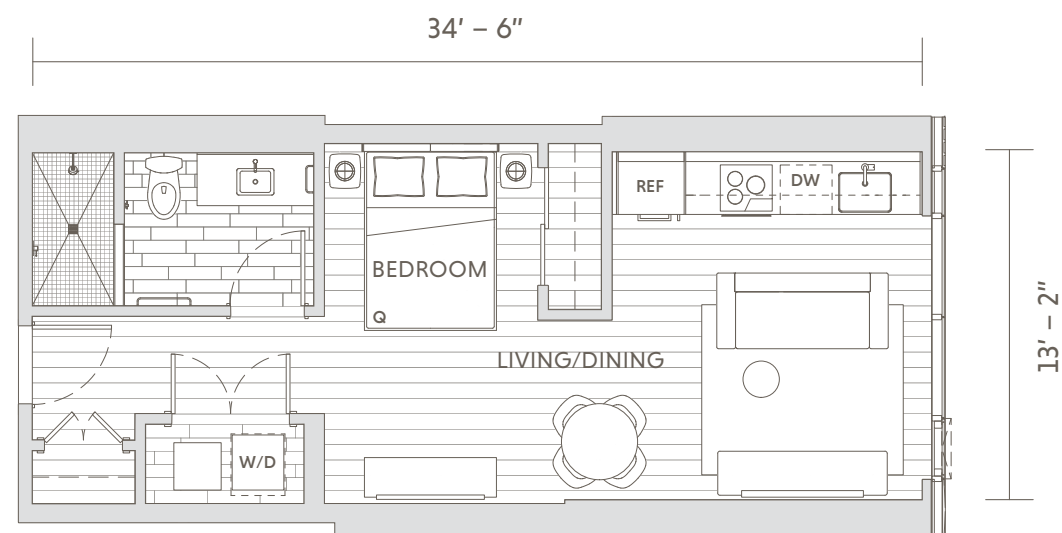

Residence 14

STUDIO | 1 BATH | INTERIOR 458 SF

All dimensions are approximate.