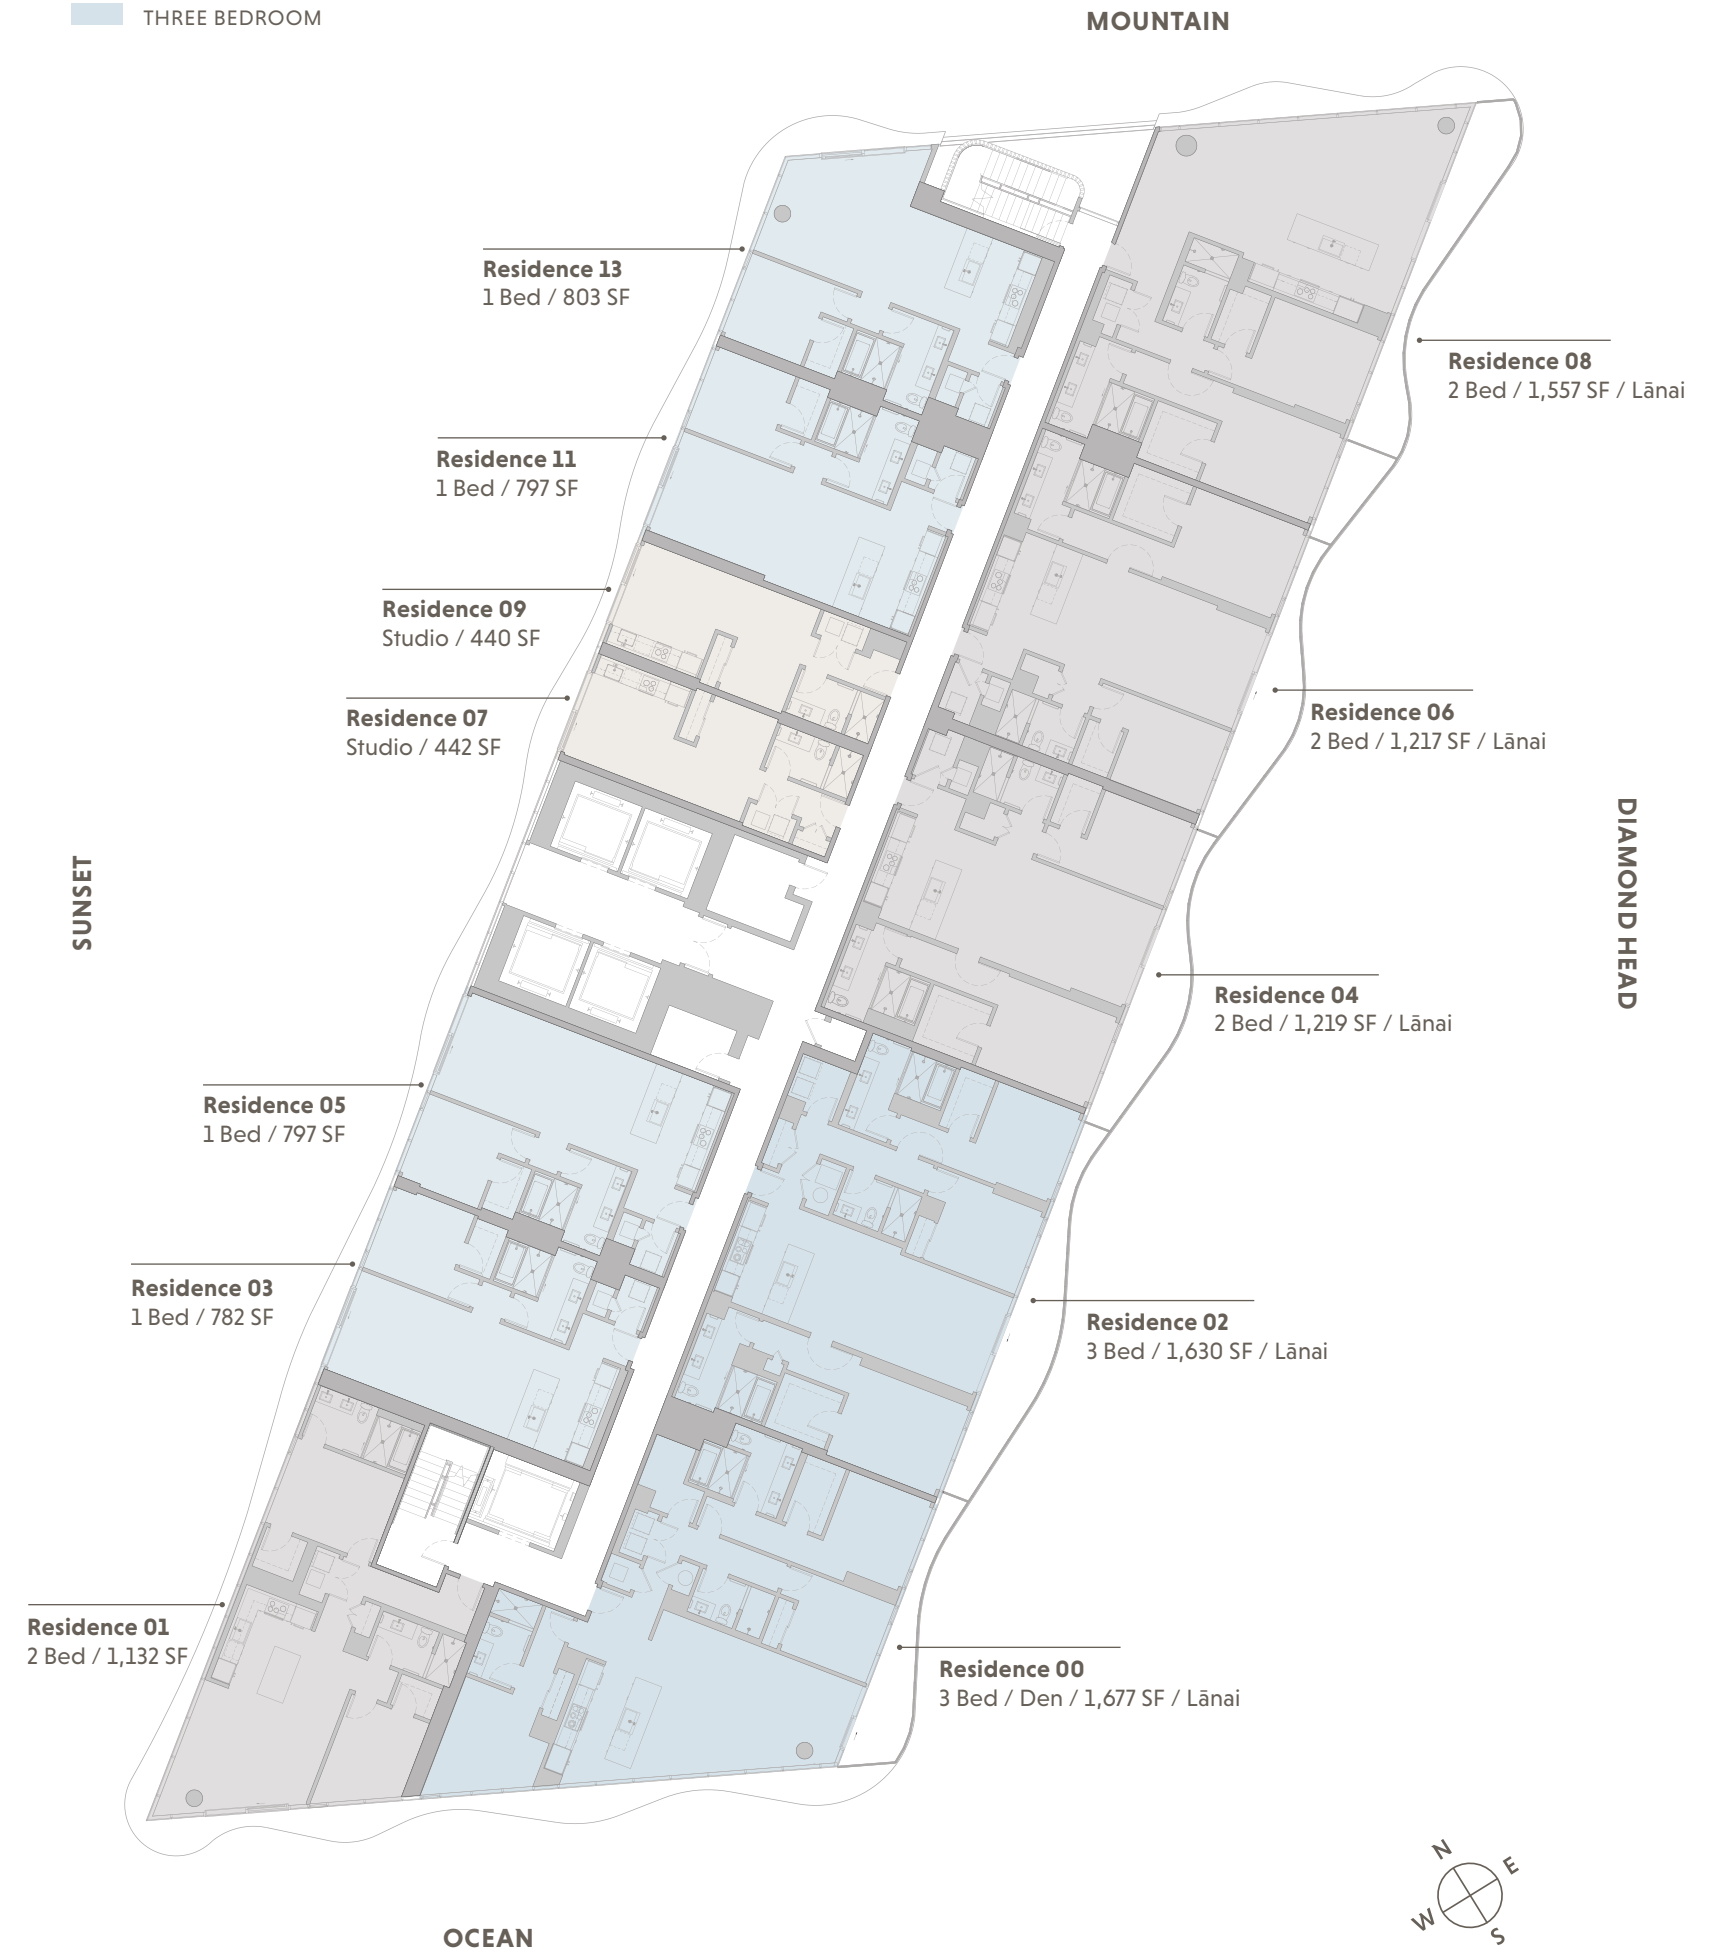

TOWER RESIDENCES

- STUDIO
- ONE BEDROOM
- TWO BEDROOM
- THREE BEDROOM

TOWER

STUDIOS

Residence 07

STUDIO | 1 BATH | INTERIOR 442 SF

All dimensions are approximate.

Residence 09

STUDIO | 1 BATH | INTERIOR 440 SF

All dimensions are approximate.

TOWER

ONE BEDROOMS

Residence 03

1 BEDROOM | 1 BATH | INTERIOR 782 SF

All dimensions are approximate.

Residence 05