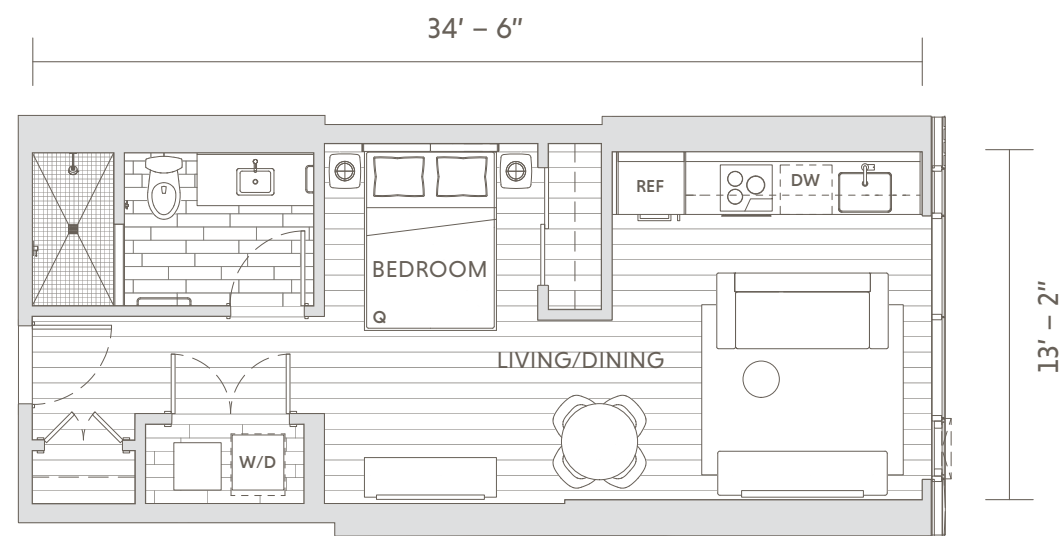

Residence 22

STUDIO | 1 BATH | INTERIOR 458 SF

All dimensions are approximate.

Residence 24

STUDIO | 1 BATH | INTERIOR 458 SF

All dimensions are approximate.

Residence 26

STUDIO | 1 BATH | INTERIOR 458 SF

All dimensions are approximate.

Residence 28

STUDIO | 1 BATH | INTERIOR 458 SF

All dimensions are approximate.

Residence 30

STUDIO | 1 BATH | INTERIOR 458 SF

All dimensions are approximate.

Residence 32