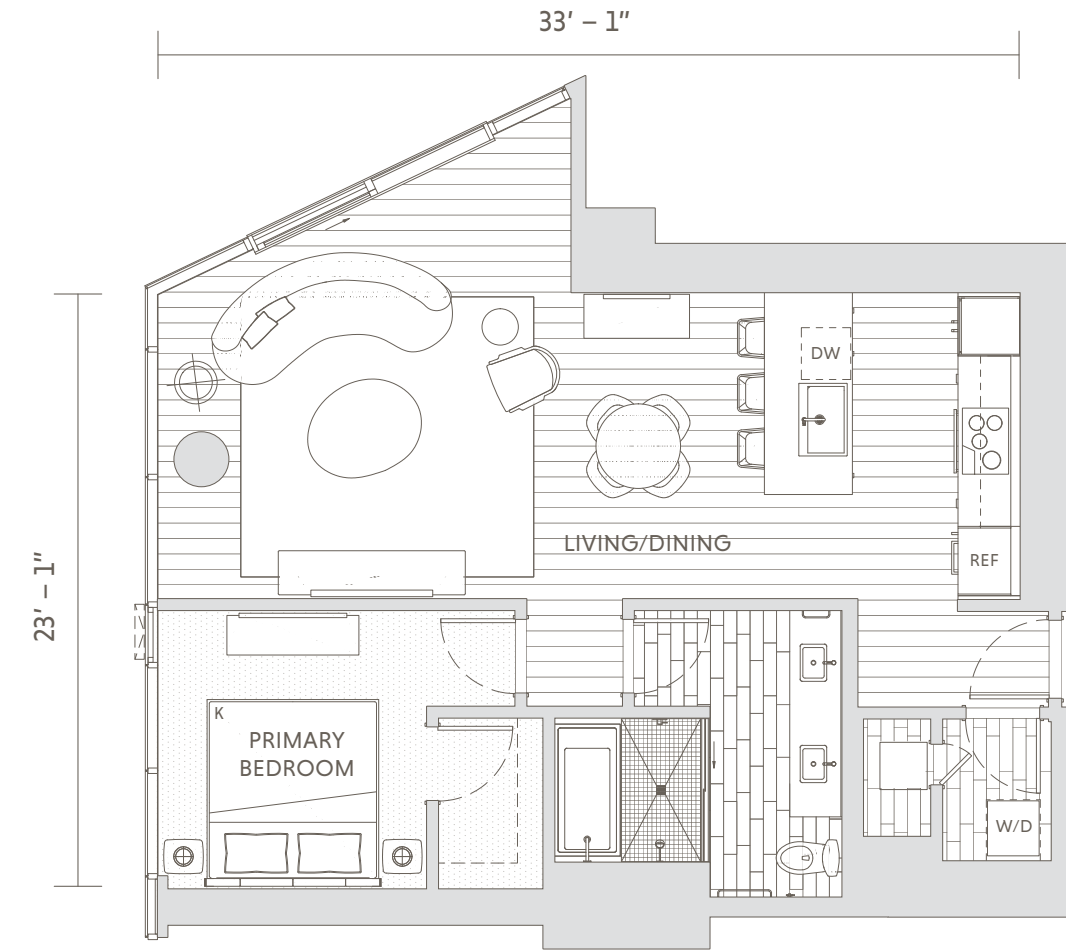

STUDIO | 1 BATH | INTERIOR 440 SF

All dimensions are approximate.

TOWER

ONE BEDROOMS

Residence 03

1 BEDROOM | 1 BATH | INTERIOR 782 SF

All dimensions are approximate.

Residence 05

1 BEDROOM | 1 BATH | INTERIOR 797 SF

All dimensions are approximate.

Residence 11

1 BEDROOM | 1 BATH | INTERIOR 797 SF

All dimensions are approximate.

Residence 13

1 BEDROOM | 1 BATH | INTERIOR 803 SF

All dimensions are approximate.

TOWER

TWO BEDROOMS

Residence 01

2 BEDROOM | 2 BATH | INTERIOR 1,132 SF

All dimensions are approximate.

Residence 04

2 BEDROOM | 2 BATH | INTERIOR 1,219 SF | LĀNAI 160 - 164 SF

All dimensions are approximate.

Residence 06

2 BEDROOM | 2 BATH | INTERIOR 1,217 SF | LĀNAI 158 - 159 SF

All dimensions are approximate.

Residence 08

2 BEDROOM | 2 BATH | INTERIOR 1,557 SF | LĀNAI 197 - 208 SF

All dimensions are approximate.