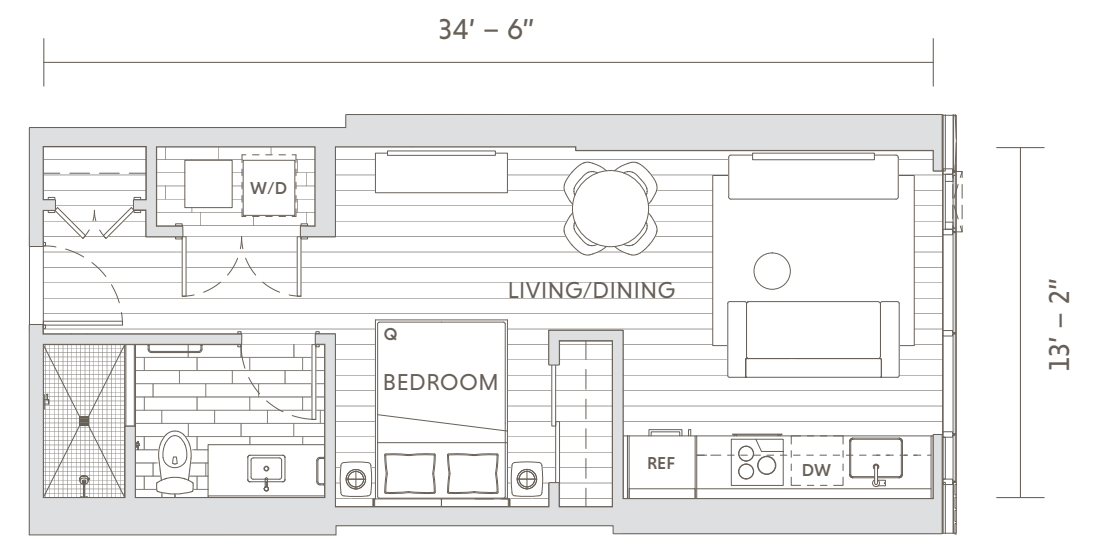

Residence 22

STUDIO | 1 BATH | INTERIOR 458 SF

All dimensions are approximate.

Residence 24

STUDIO | 1 BATH | INTERIOR 458 SF

All dimensions are approximate.

Residence 26

STUDIO | 1 BATH | INTERIOR 458 SF

All dimensions are approximate.

Residence 28

STUDIO | 1 BATH | INTERIOR 458 SF

All dimensions are approximate.

Residence 30

STUDIO | 1 BATH | INTERIOR 458 SF

All dimensions are approximate.

Residence 32