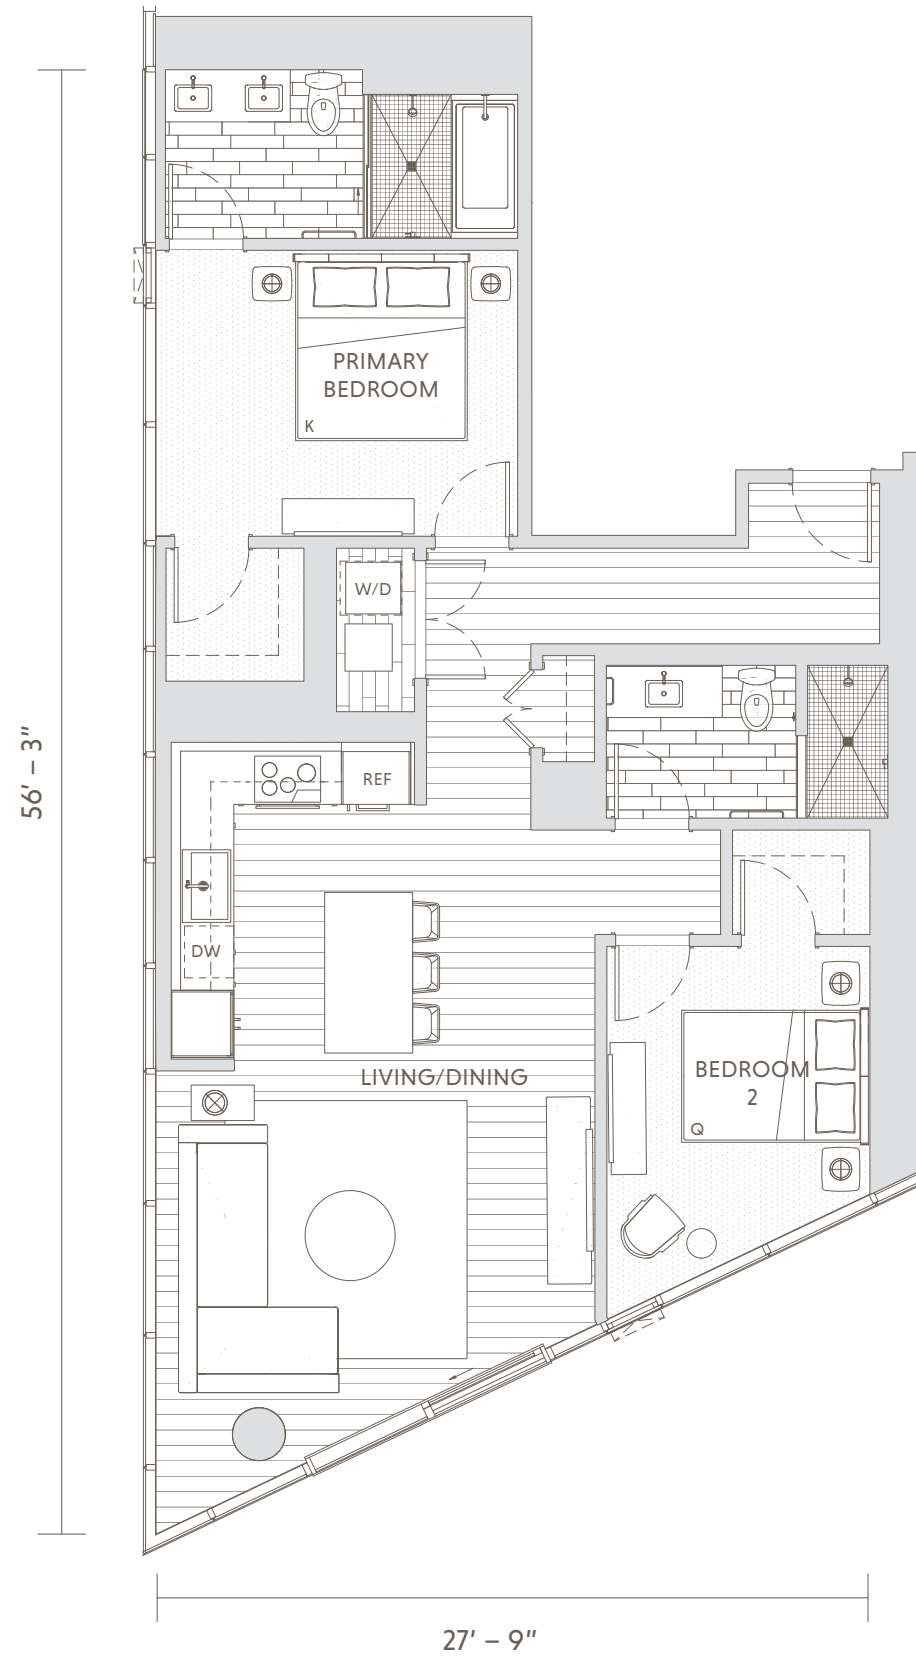

TOWER RESIDENCES

- STUDIO
- ONE BEDROOM
- TWO BEDROOM
- THREE BEDROOM

TOWER

STUDIOS

Residence 07

STUDIO | 1 BATH | INTERIOR 442 SF

All dimensions are approximate.

Residence 09

STUDIO | 1 BATH | INTERIOR 440 SF

All dimensions are approximate.

TOWER

ONE BEDROOMS

Residence 03

1 BEDROOM | 1 BATH | INTERIOR 782 SF

All dimensions are approximate.

Residence 05

1 BEDROOM | 1 BATH | INTERIOR 797 SF

All dimensions are approximate.

Residence 11

1 BEDROOM | 1 BATH | INTERIOR 797 SF

All dimensions are approximate.

Residence 13

1 BEDROOM | 1 BATH | INTERIOR 803 SF

All dimensions are approximate.

TOWER

TWO BEDROOMS

Residence 01

2 BEDROOM | 2 BATH | INTERIOR 1,132 SF

All dimensions are approximate.

Residence 04

2 BEDROOM | 2 BATH | INTERIOR 1,219 SF | LĀNAI 160 - 164 SF

All dimensions are approximate.