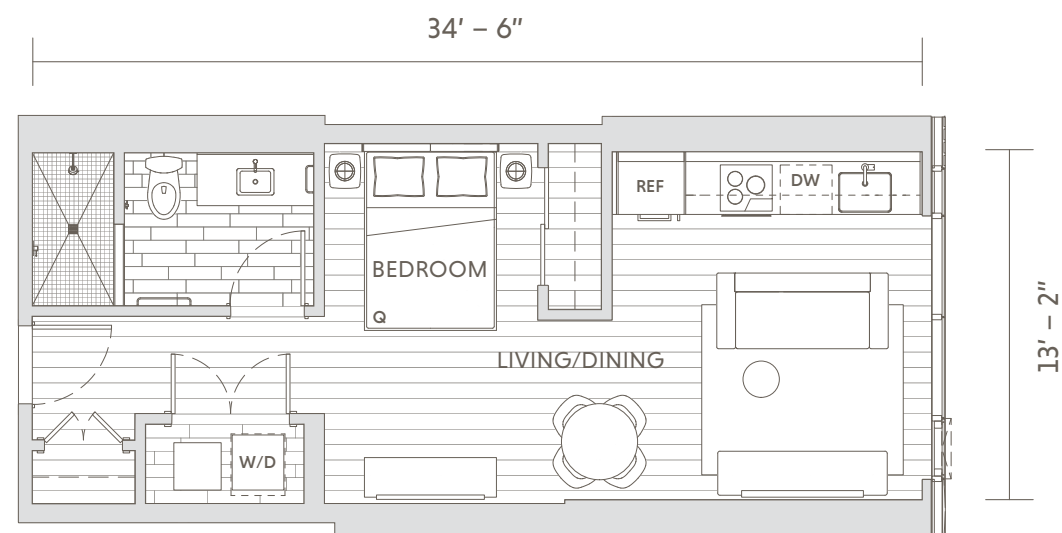

All dimensions are approximate.

Residence 28

STUDIO | 1 BATH | INTERIOR 458 SF

All dimensions are approximate.

Residence 30

STUDIO | 1 BATH | INTERIOR 458 SF

All dimensions are approximate.

Residence 32