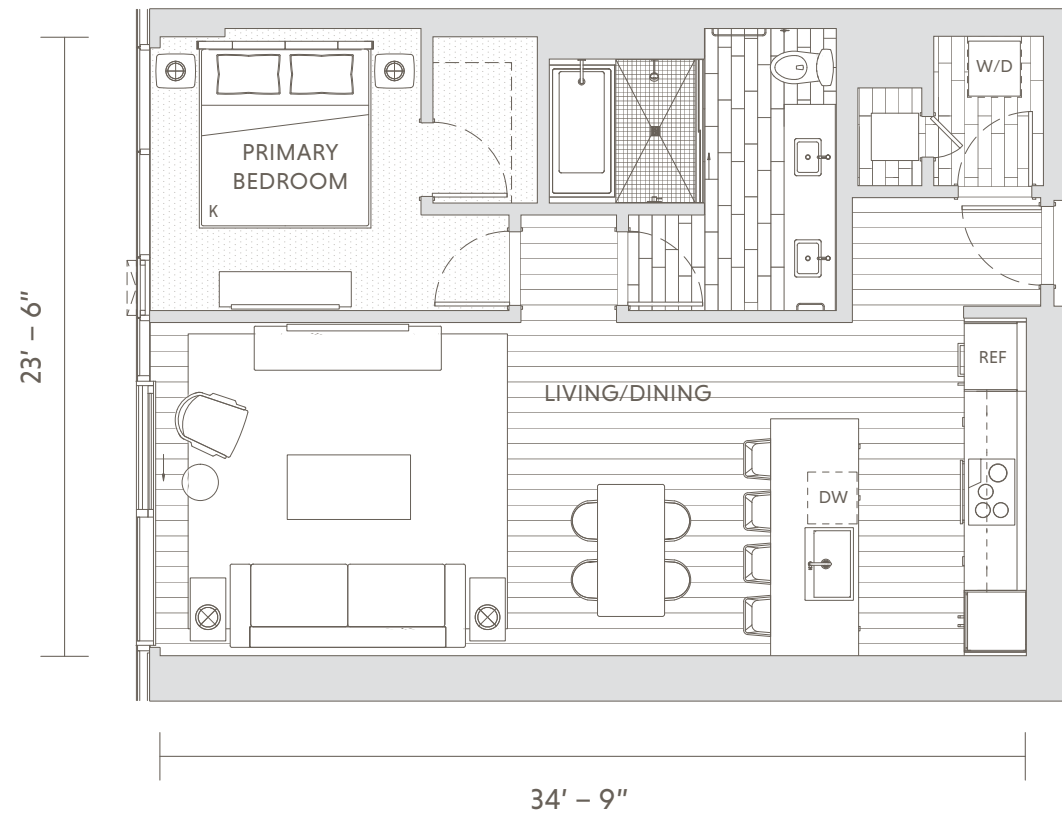

TOWER RESIDENCES

- STUDIO
- ONE BEDROOM
- TWO BEDROOM
- THREE BEDROOM

TOWER

STUDIOS

Residence 07

STUDIO | 1 BATH | INTERIOR 442 SF

All dimensions are approximate.

Residence 09

STUDIO | 1 BATH | INTERIOR 440 SF

All dimensions are approximate.

TOWER

ONE BEDROOMS

Residence 03

1 BEDROOM | 1 BATH | INTERIOR 782 SF

All dimensions are approximate.

Residence 05

1 BEDROOM | 1 BATH | INTERIOR 797 SF

All dimensions are approximate.

Residence 11

1 BEDROOM | 1 BATH | INTERIOR 797 SF

All dimensions are approximate.

Residence 13

1 BEDROOM | 1 BATH | INTERIOR 803 SF

All dimensions are approximate.

TOWER

TWO BEDROOMS

Residence 01

2 BEDROOM | 2 BATH | INTERIOR 1,132 SF

All dimensions are approximate.

Residence 04

2 BEDROOM | 2 BATH | INTERIOR 1,219 SF | LĀNAI 160 - 164 SF

All dimensions are approximate.