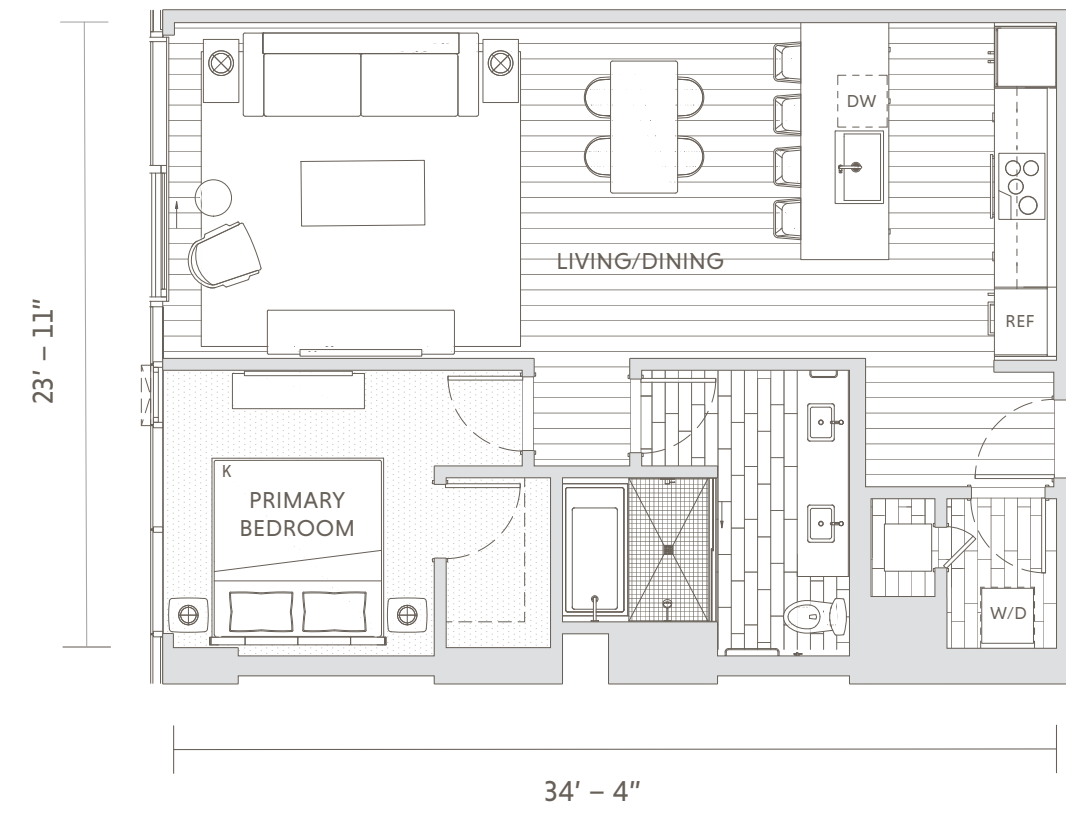

TOWER RESIDENCES

- STUDIO
- ONE BEDROOM
- TWO BEDROOM
- THREE BEDROOM

TOWER

STUDIOS

Residence 07

STUDIO | 1 BATH | INTERIOR 442 SF

All dimensions are approximate.

Residence 09

STUDIO | 1 BATH | INTERIOR 440 SF

All dimensions are approximate.

TOWER

ONE BEDROOMS

Residence 03

1 BEDROOM | 1 BATH | INTERIOR 782 SF

All dimensions are approximate.

Residence 05

1 BEDROOM | 1 BATH | INTERIOR 797 SF

All dimensions are approximate.

Residence 11

1 BEDROOM | 1 BATH | INTERIOR 797 SF

All dimensions are approximate.

Residence 13

1 BEDROOM | 1 BATH | INTERIOR 803 SF

All dimensions are approximate.

TOWER

TWO BEDROOMS

Residence 01

2 BEDROOM | 2 BATH | INTERIOR 1,132 SF

All dimensions are approximate.

Residence 04

2 BEDROOM | 2 BATH | INTERIOR 1,219 SF | LĀNAI 160 - 164 SF

All dimensions are approximate.