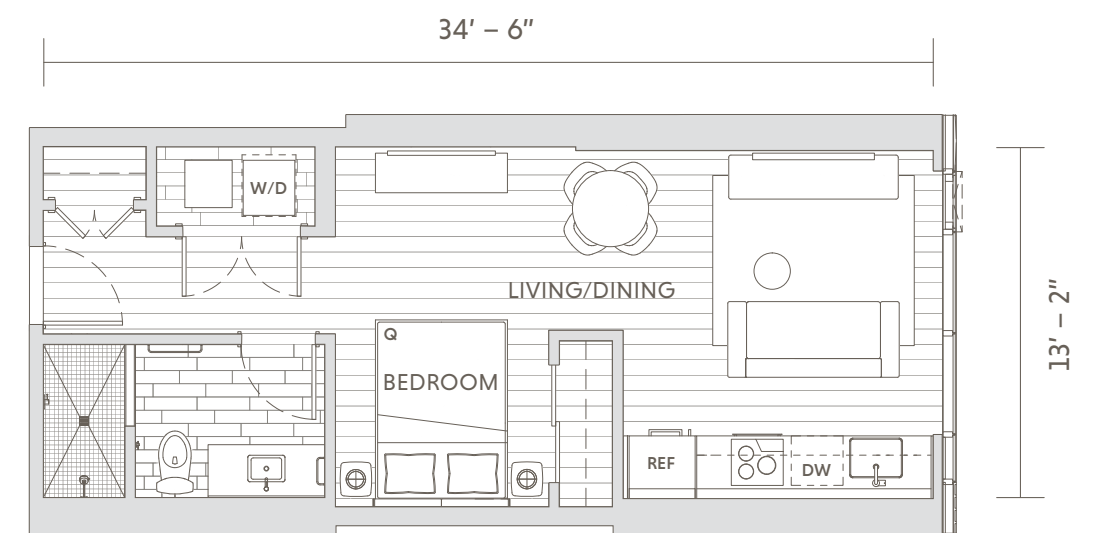

STUDIO | 1 BATH | INTERIOR 458 SF

All dimensions are approximate.

Residence 18

STUDIO | 1 BATH | INTERIOR 458 SF

All dimensions are approximate.

Residence 20

STUDIO | 1 BATH | INTERIOR 458 SF

All dimensions are approximate.