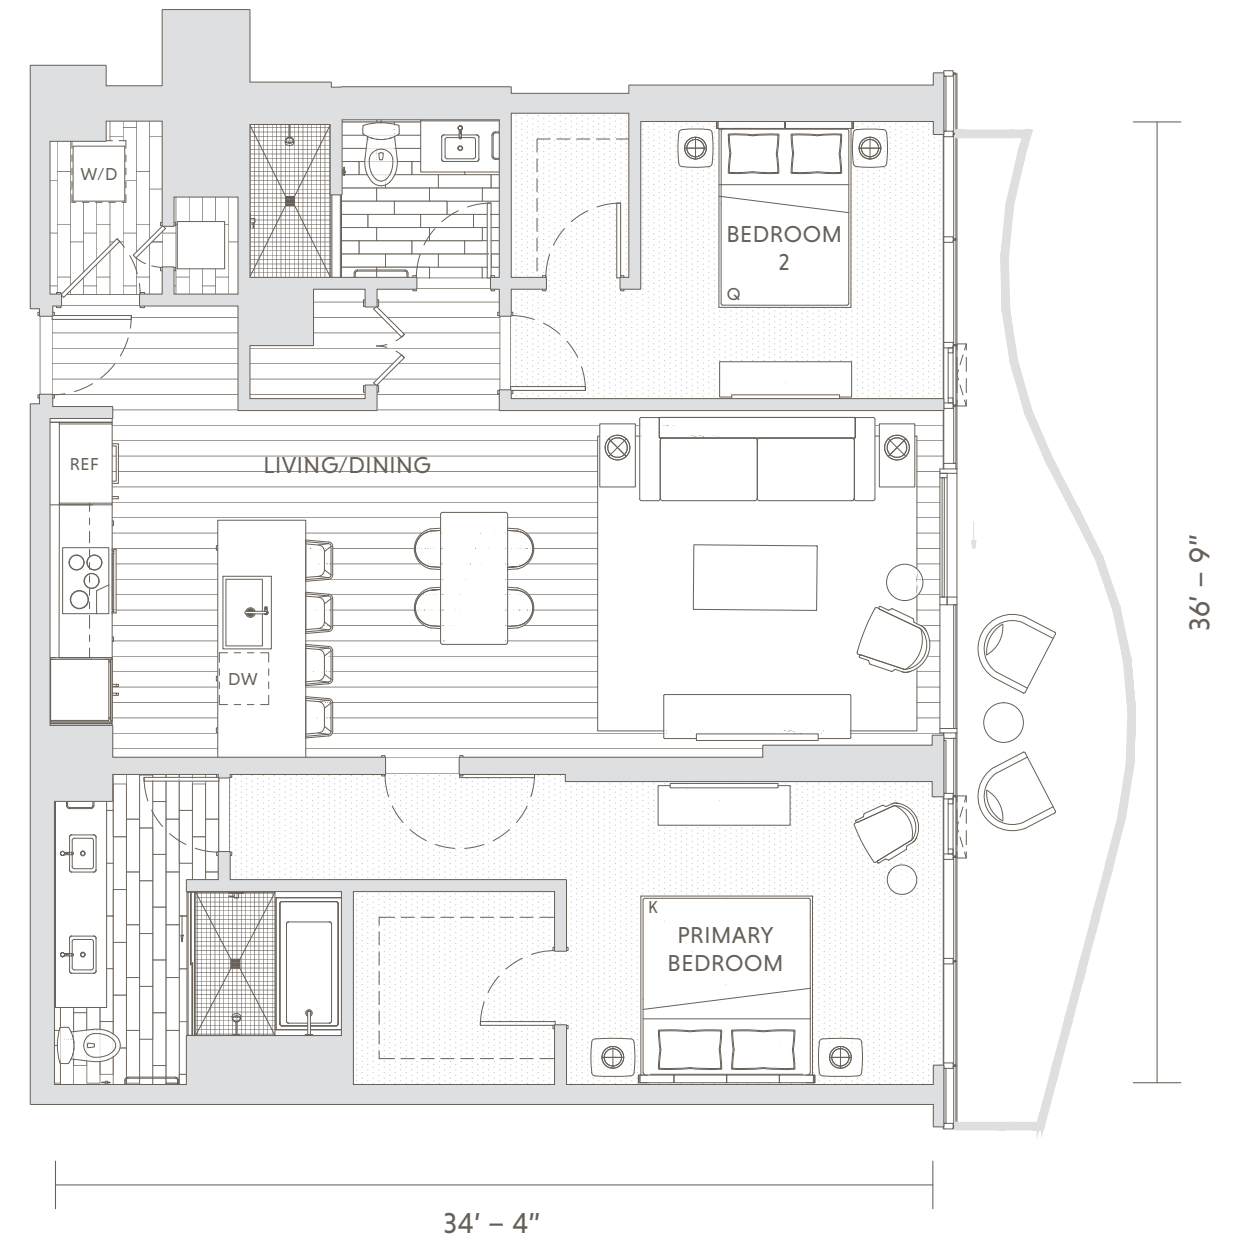

1 BEDROOM | 1 BATH | INTERIOR 797 SF

All dimensions are approximate.

Residence 11

1 BEDROOM | 1 BATH | INTERIOR 797 SF

All dimensions are approximate.

Residence 13

1 BEDROOM | 1 BATH | INTERIOR 803 SF

All dimensions are approximate.

TOWER

TWO BEDROOMS

Residence 01

2 BEDROOM | 2 BATH | INTERIOR 1,132 SF

All dimensions are approximate.

Residence 04

2 BEDROOM | 2 BATH | INTERIOR 1,219 SF | LĀNAI 160 - 164 SF

All dimensions are approximate.

Residence 06

2 BEDROOM | 2 BATH | INTERIOR 1,217 SF | LĀNAI 158 - 159 SF

All dimensions are approximate.

Residence 08

2 BEDROOM | 2 BATH | INTERIOR 1,557 SF | LĀNAI 197 - 208 SF

All dimensions are approximate.

TOWER

THREE BEDROOMS

Residence 00

3 BEDROOM | 3 BATH | DEN | INTERIOR 1,677 SF | LĀNAI 133 - 156 SF

All dimensions are approximate.

Residence 02

3 BEDROOM | 3 BATH | INTERIOR 1,630 SF | LĀNAI 202 - 210 SF

All dimensions are approximate.