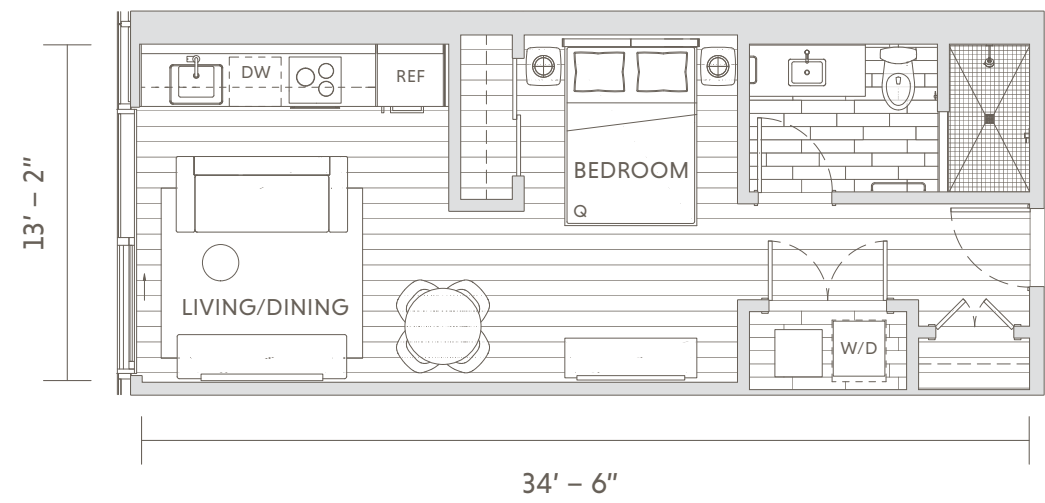

TOWER RESIDENCES

- STUDIO
- ONE BEDROOM
- TWO BEDROOM
- THREE BEDROOM

TOWER

STUDIOS

Residence 07

STUDIO | 1 BATH | INTERIOR 442 SF

All dimensions are approximate.

Residence 09

STUDIO | 1 BATH | INTERIOR 440 SF

All dimensions are approximate.

TOWER

ONE BEDROOMS

Residence 03

1 BEDROOM | 1 BATH | INTERIOR 782 SF

All dimensions are approximate.

Residence 05

1 BEDROOM | 1 BATH | INTERIOR 797 SF

All dimensions are approximate.

Residence 11

1 BEDROOM | 1 BATH | INTERIOR 797 SF

All dimensions are approximate.

Residence 13

1 BEDROOM | 1 BATH | INTERIOR 803 SF

All dimensions are approximate.

TOWER

TWO BEDROOMS

Residence 01

2 BEDROOM | 2 BATH | INTERIOR 1,132 SF

All dimensions are approximate.

Residence 04

2 BEDROOM | 2 BATH | INTERIOR 1,219 SF | LĀNAI 160 - 164 SF

All dimensions are approximate.