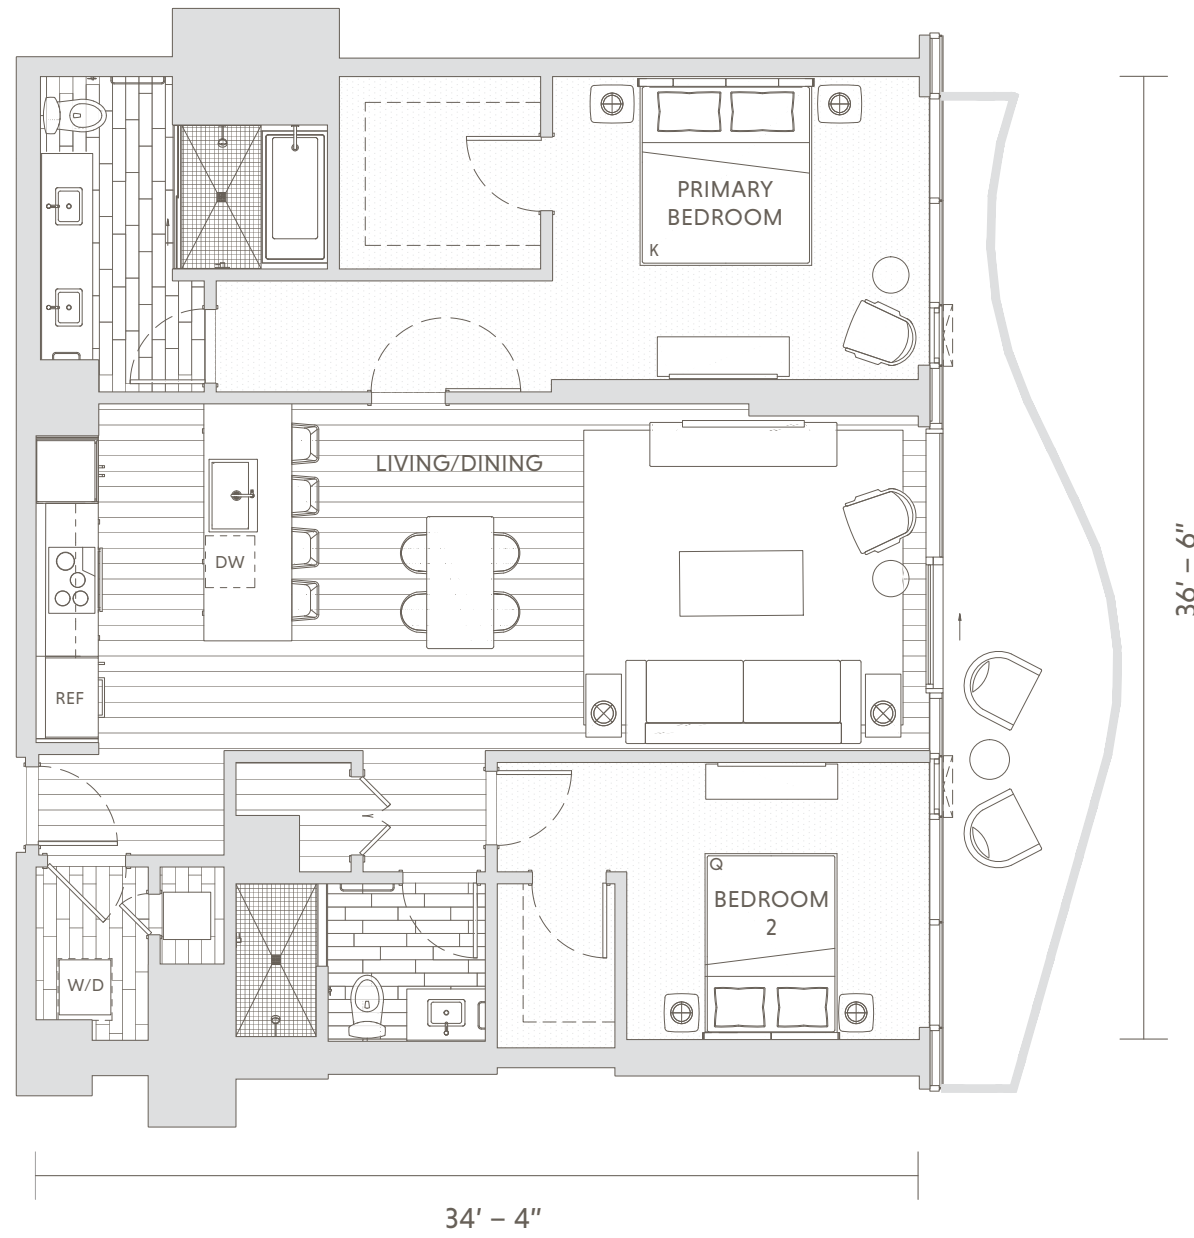

1 BEDROOM | 1 BATH | INTERIOR 797 SF

All dimensions are approximate.

Residence 11

1 BEDROOM | 1 BATH | INTERIOR 797 SF

All dimensions are approximate.

Residence 13

1 BEDROOM | 1 BATH | INTERIOR 803 SF

All dimensions are approximate.

TOWER

TWO BEDROOMS

Residence 01

2 BEDROOM | 2 BATH | INTERIOR 1,132 SF

All dimensions are approximate.

Residence 04

2 BEDROOM | 2 BATH | INTERIOR 1,219 SF | LĀNAI 160 - 164 SF

All dimensions are approximate.

Residence 06

2 BEDROOM | 2 BATH | INTERIOR 1,217 SF | LĀNAI 158 - 159 SF

All dimensions are approximate.

Residence 08

2 BEDROOM | 2 BATH | INTERIOR 1,557 SF | LĀNAI 197 - 208 SF

All dimensions are approximate.

TOWER

THREE BEDROOMS

Residence 00

3 BEDROOM | 3 BATH | DEN | INTERIOR 1,677 SF | LĀNAI 133 - 156 SF

All dimensions are approximate.

Residence 02

3 BEDROOM | 3 BATH | INTERIOR 1,630 SF | LĀNAI 202 - 210 SF

All dimensions are approximate.