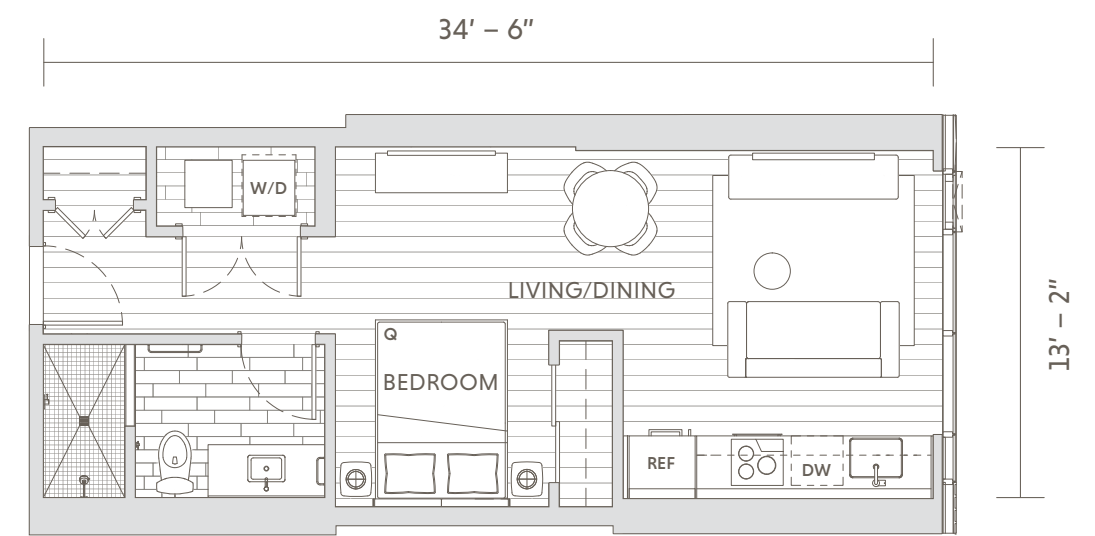

STUDIO | 1 BATH | INTERIOR 458 SF

All dimensions are approximate.

Residence 34

STUDIO | 1 BATH | INTERIOR 458 SF

All dimensions are approximate.

Residence 36

STUDIO | 1 BATH | INTERIOR 458 SF

All dimensions are approximate.