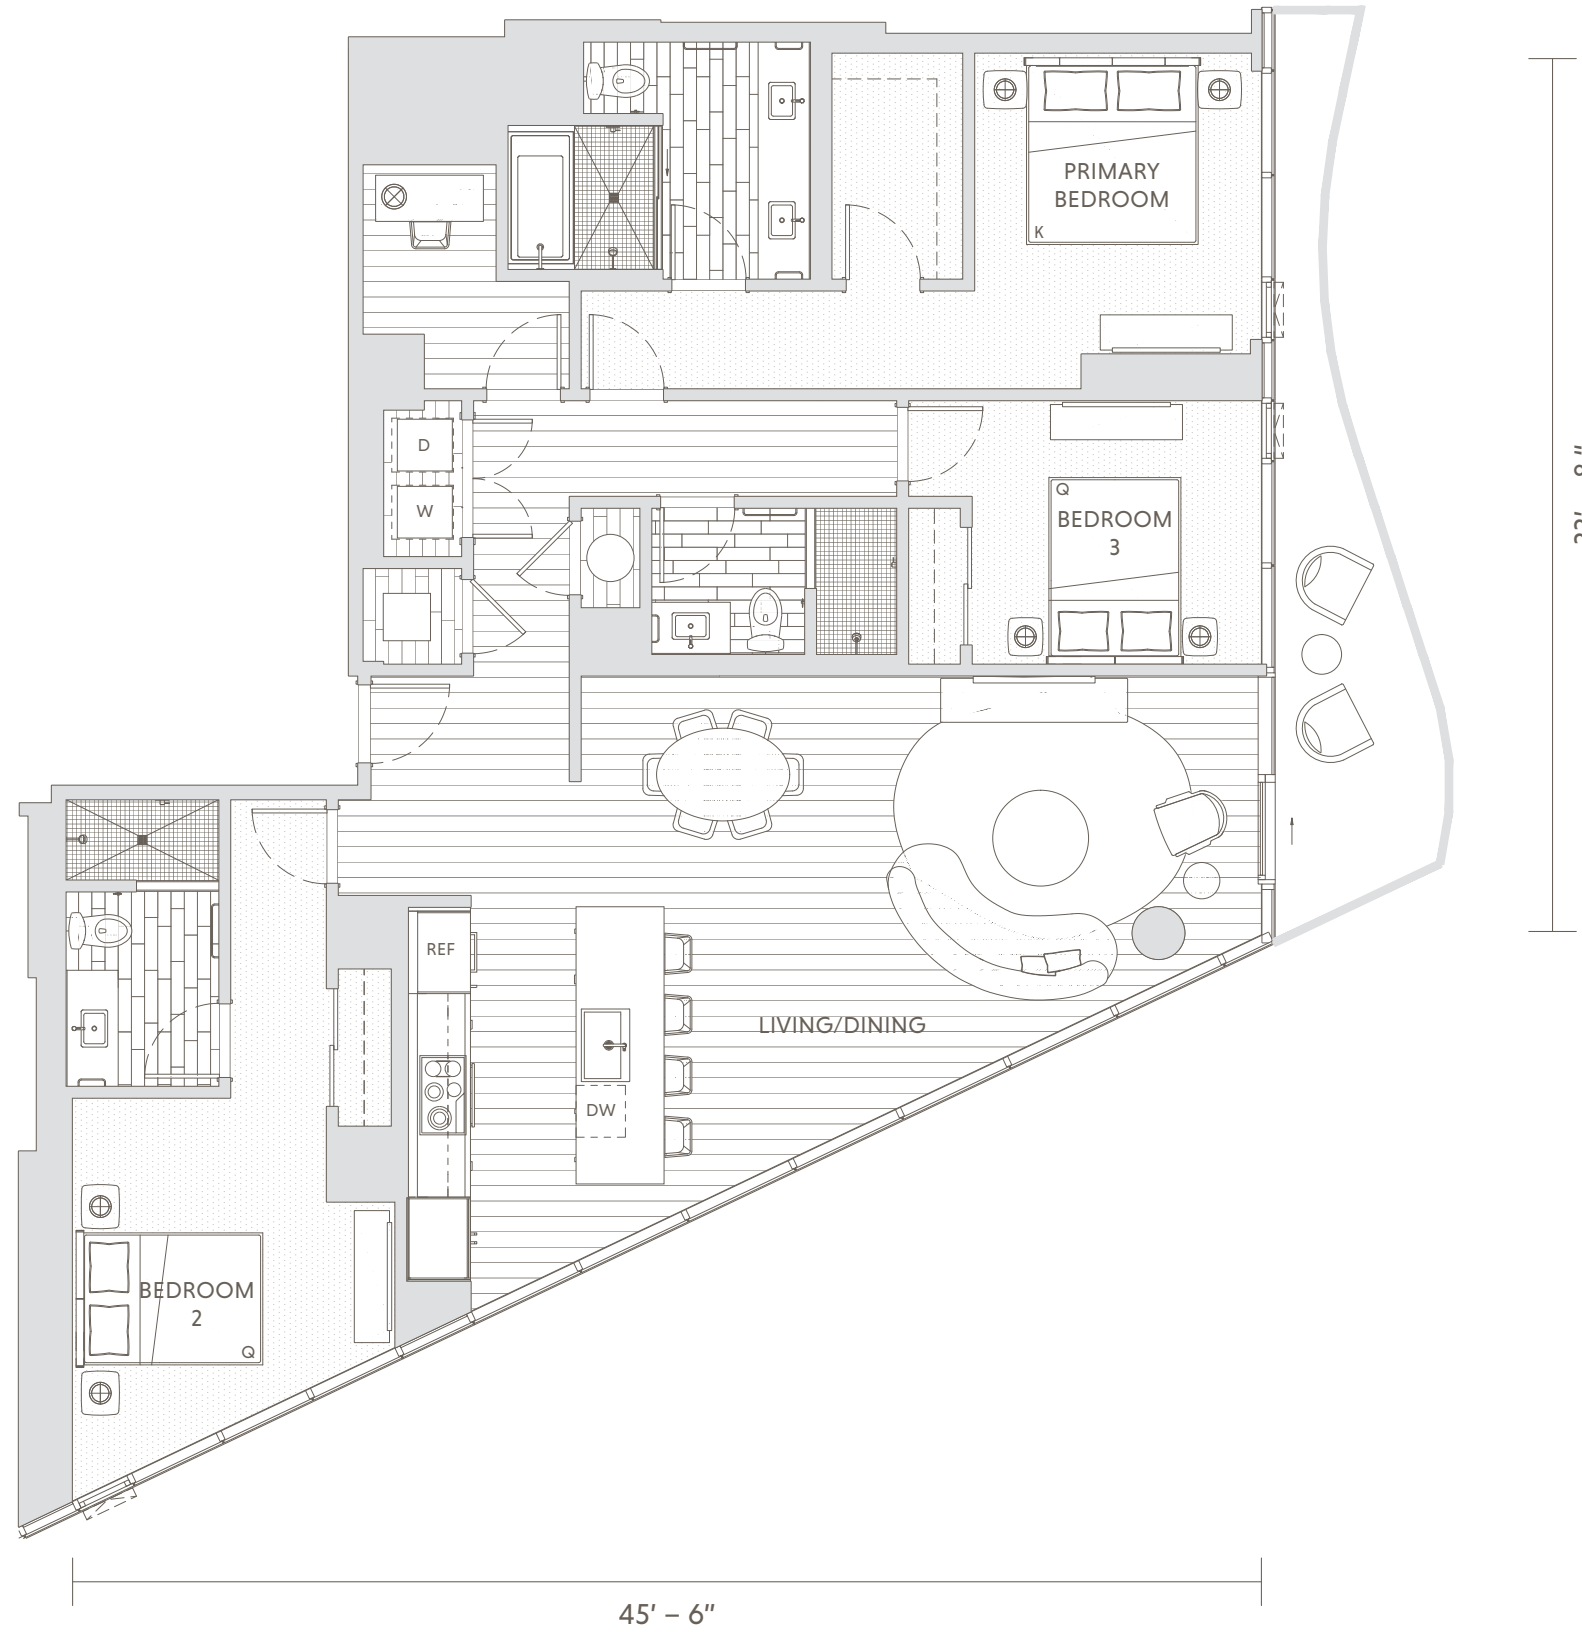

TOWER

TWO BEDROOMS

Residence 01

2 BEDROOM | 2 BATH | INTERIOR 1,132 SF

All dimensions are approximate.

Residence 04

2 BEDROOM | 2 BATH | INTERIOR 1,219 SF | LĀNAI 160 - 164 SF

All dimensions are approximate.

Residence 06

2 BEDROOM | 2 BATH | INTERIOR 1,217 SF | LĀNAI 158 - 159 SF

All dimensions are approximate.

Residence 08

2 BEDROOM | 2 BATH | INTERIOR 1,557 SF | LĀNAI 197 - 208 SF

All dimensions are approximate.

TOWER

THREE BEDROOMS

Residence 00

3 BEDROOM | 3 BATH | DEN | INTERIOR 1,677 SF | LĀNAI 133 - 156 SF

All dimensions are approximate.

Residence 02

3 BEDROOM | 3 BATH | INTERIOR 1,630 SF | LĀNAI 202 - 210 SF

All dimensions are approximate.