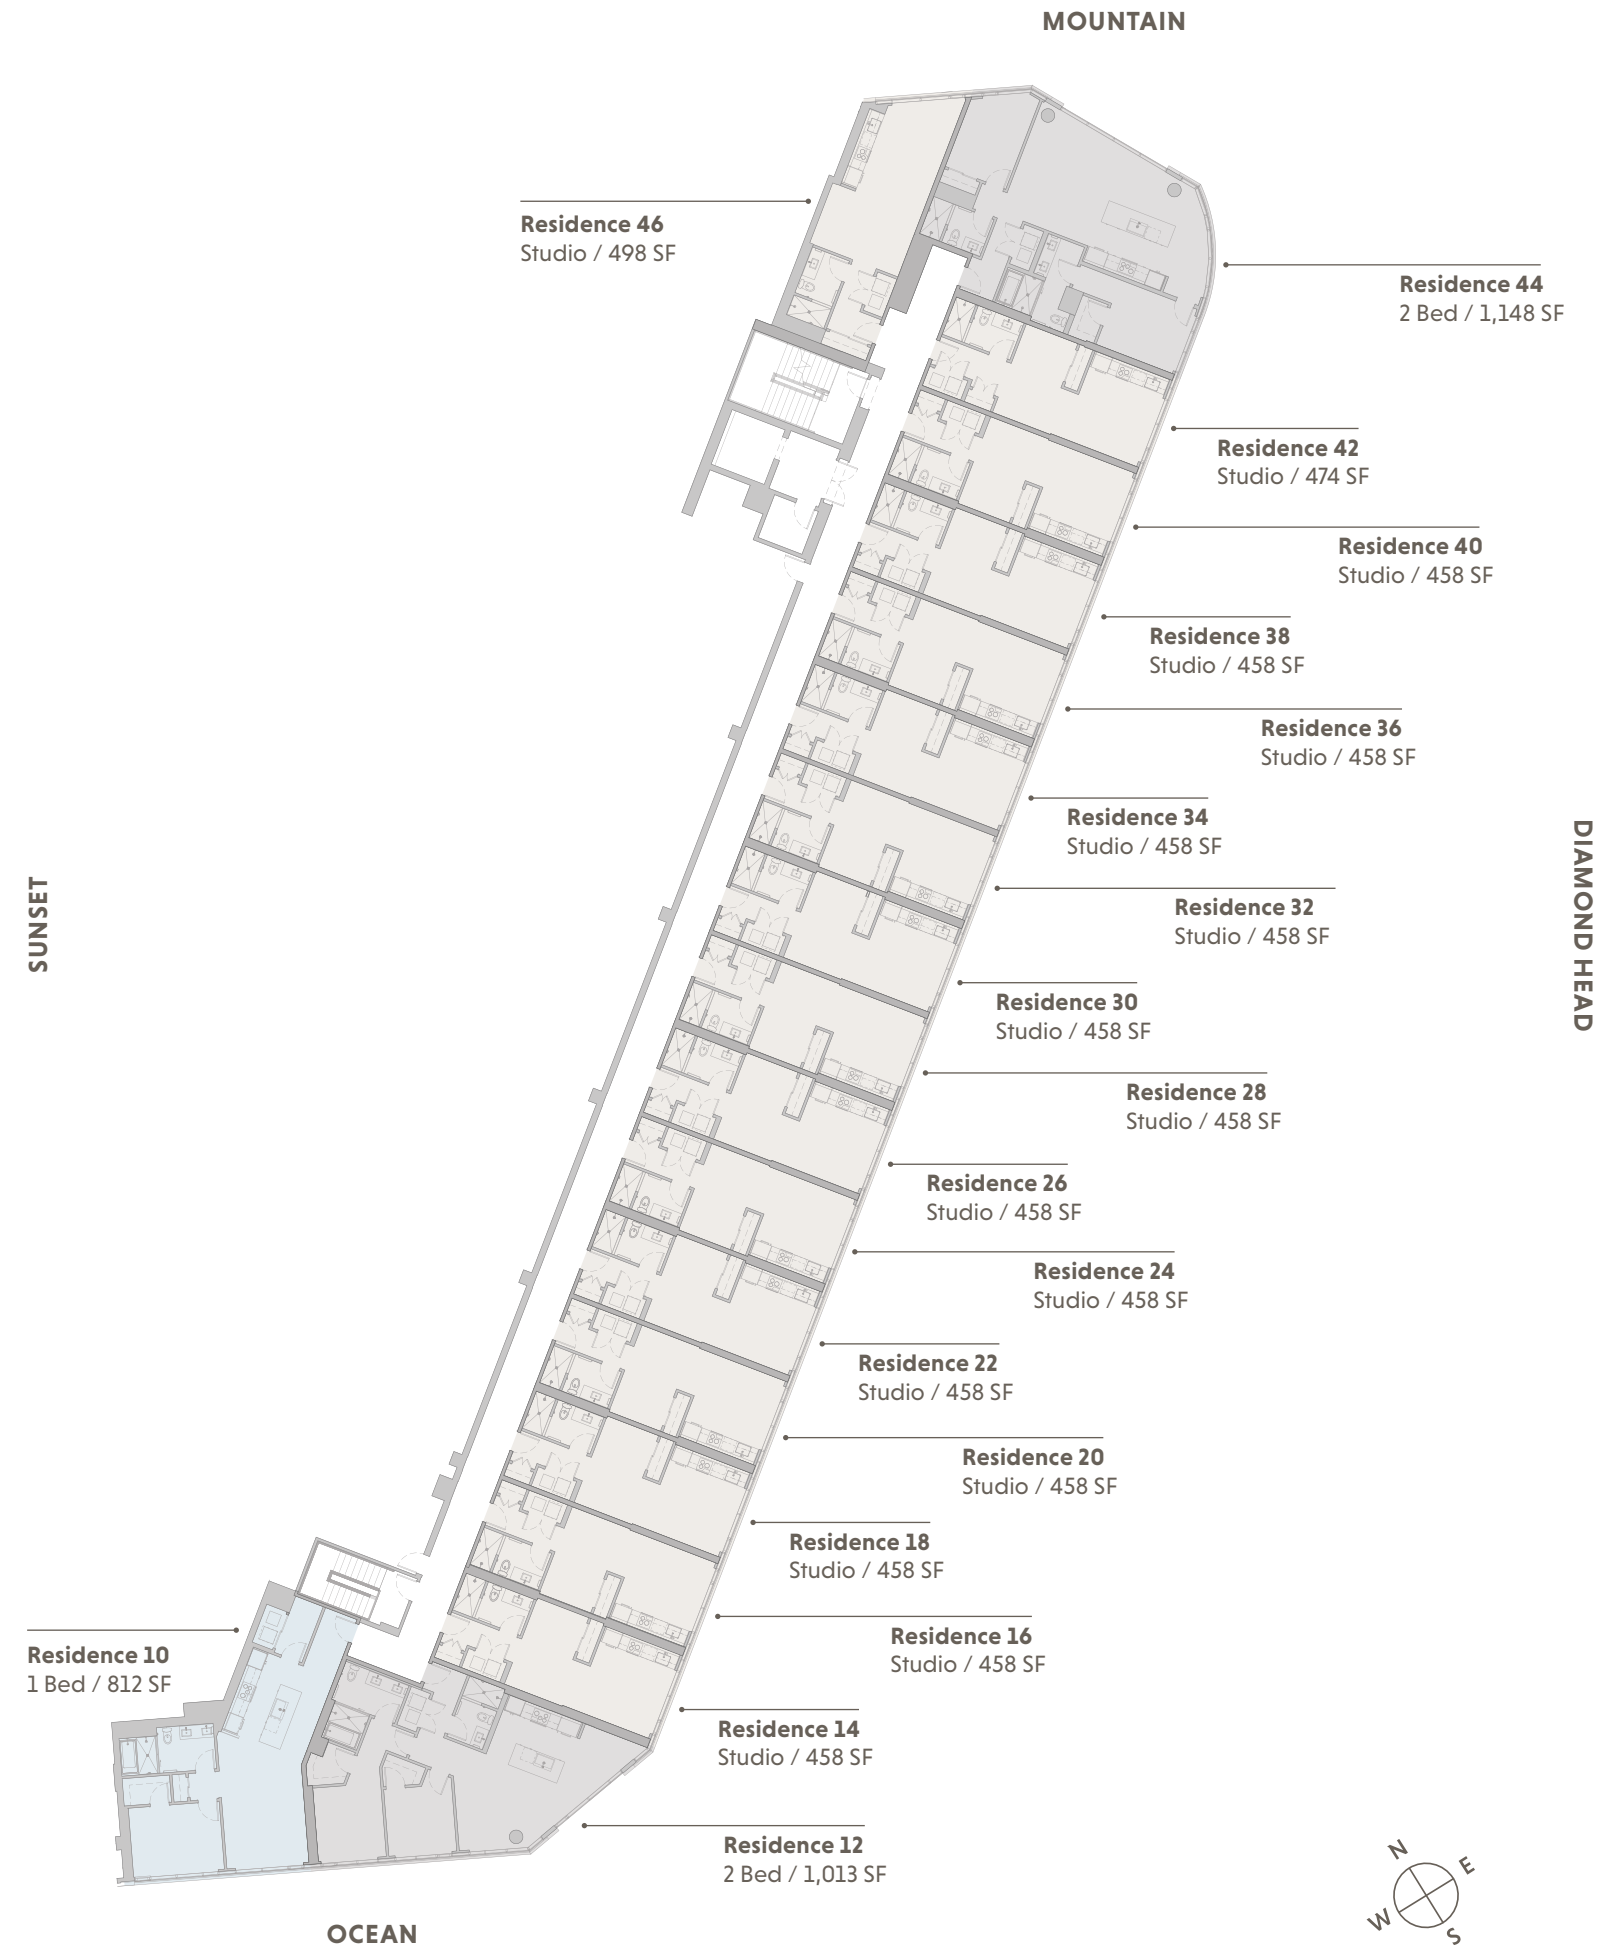

TOWER

THREE BEDROOMS

Residence 00

3 BEDROOM | 3 BATH | DEN | INTERIOR 1,677 SF | LĀNAI 133 - 156 SF

All dimensions are approximate.

Residence 02

3 BEDROOM | 3 BATH | INTERIOR 1,630 SF | LĀNAI 202 - 210 SF

All dimensions are approximate.

PODIUM RESIDENCES

- STUDIO
- ONE BEDROOM
- TWO BEDROOM

PODIUM

STUDIOS

Residence 14

STUDIO | 1 BATH | INTERIOR 458 SF

All dimensions are approximate.

Residence 16