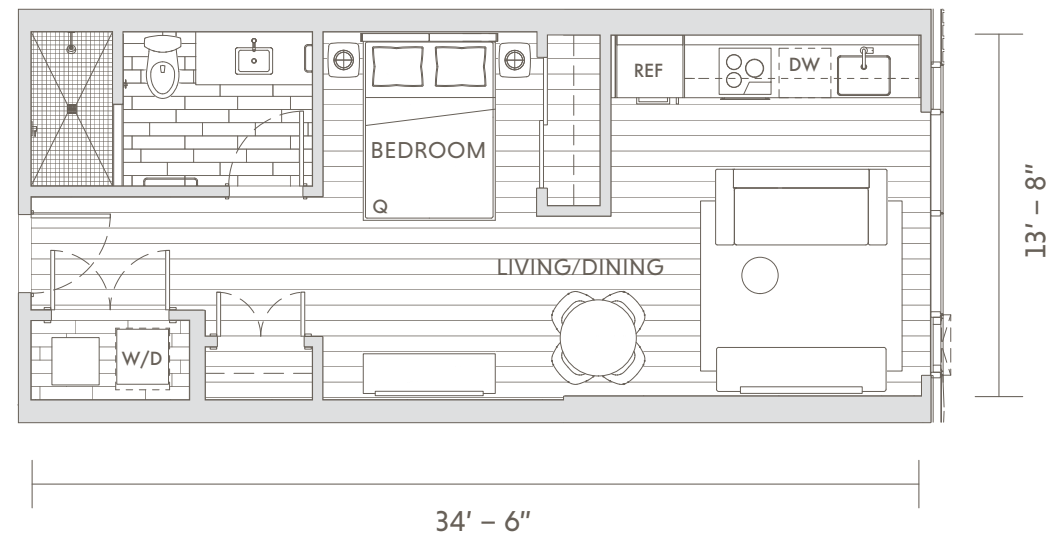

Residence 38

STUDIO | 1 BATH | INTERIOR 458 SF

All dimensions are approximate.

Residence 40

STUDIO | 1 BATH | INTERIOR 458 SF

All dimensions are approximate.

Residence 42

STUDIO | 1 BATH | INTERIOR 474 SF

All dimensions are approximate.

Residence 46

STUDIO | 1 BATH | INTERIOR 498 SF

All dimensions are approximate.

PODIUM

ONE BEDROOMS

Residence 10

1 BEDROOM | 1 BATH | INTERIOR 812 SF

All dimensions are approximate.