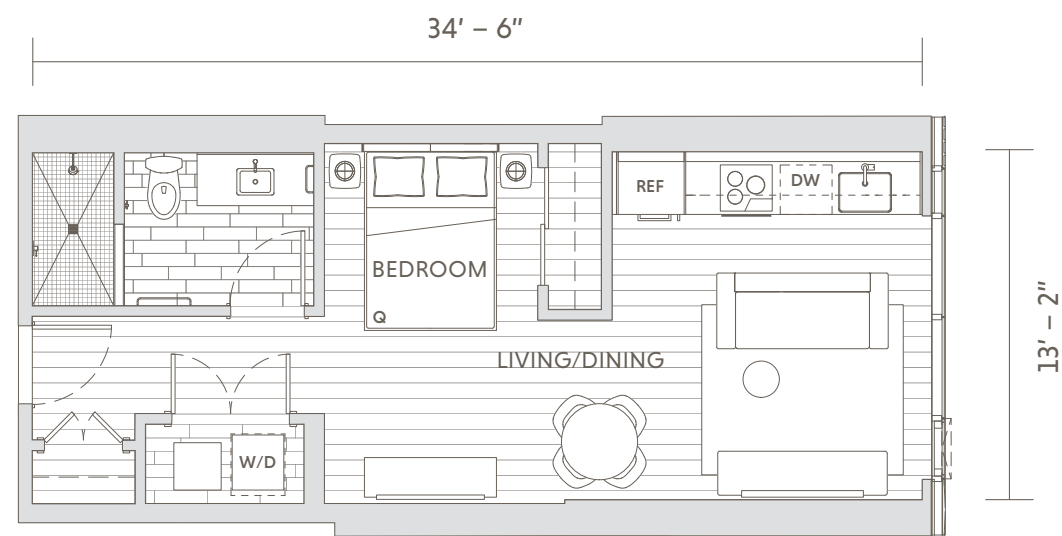

Residence 22

STUDIO | 1 BATH | INTERIOR 458 SF

All dimensions are approximate.