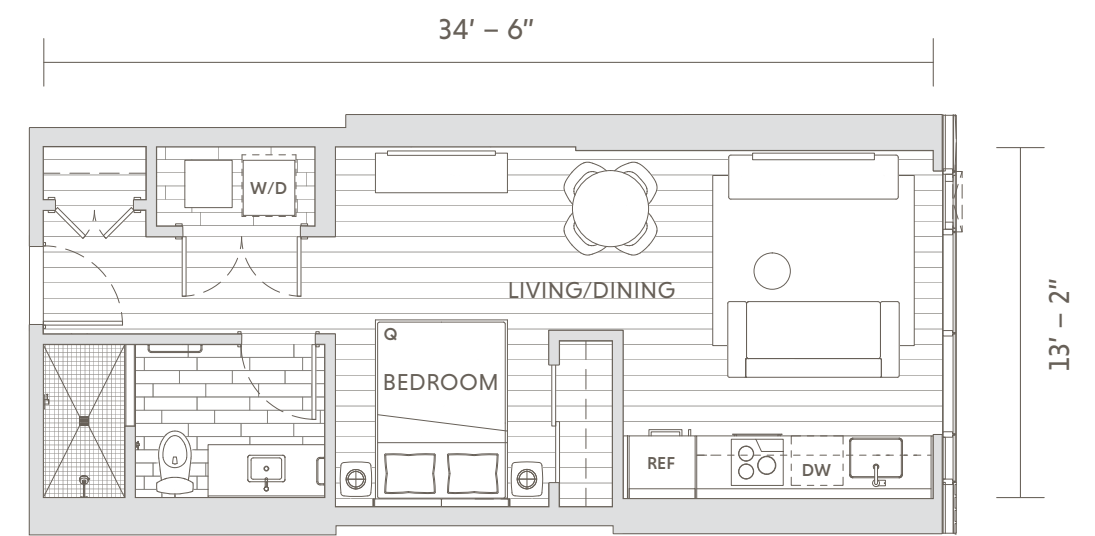

Residence 38

STUDIO | 1 BATH | INTERIOR 458 SF

All dimensions are approximate.

Residence 40

STUDIO | 1 BATH | INTERIOR 458 SF

All dimensions are approximate.

Residence 42

STUDIO | 1 BATH | INTERIOR 474 SF

All dimensions are approximate.