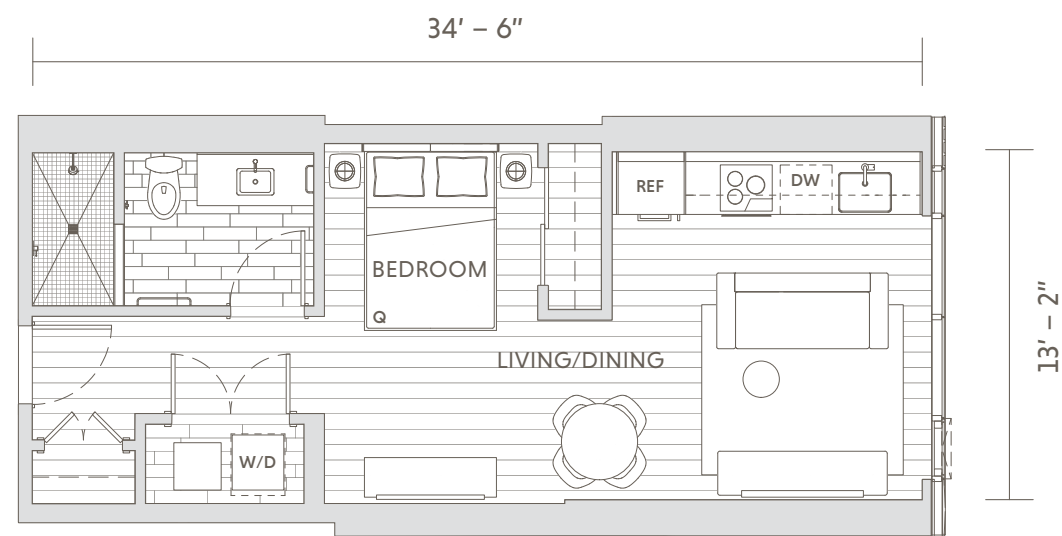

Residence 34

STUDIO | 1 BATH | INTERIOR 458 SF

All dimensions are approximate.