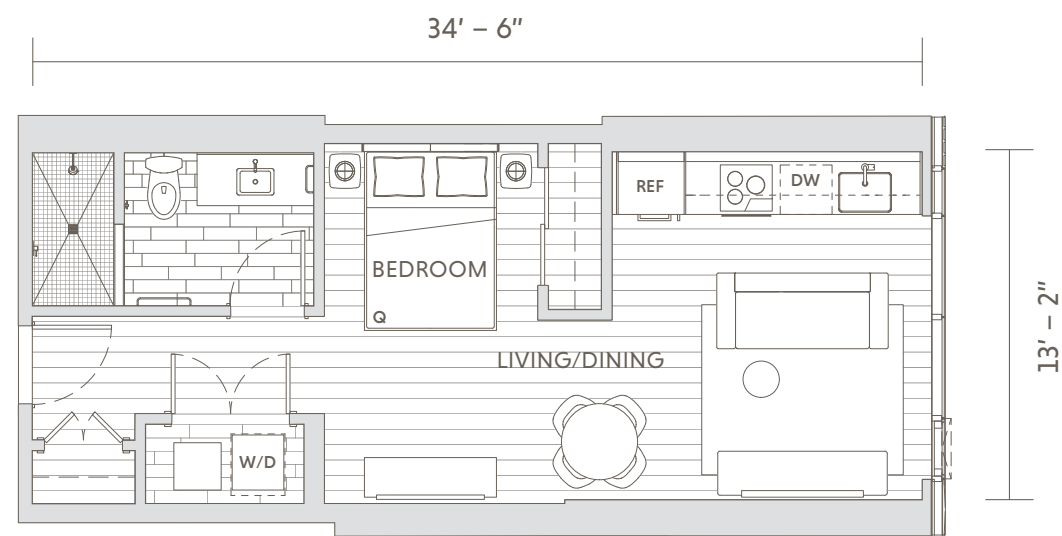

Residence 38

STUDIO | 1 BATH | INTERIOR 458 SF

All dimensions are approximate.