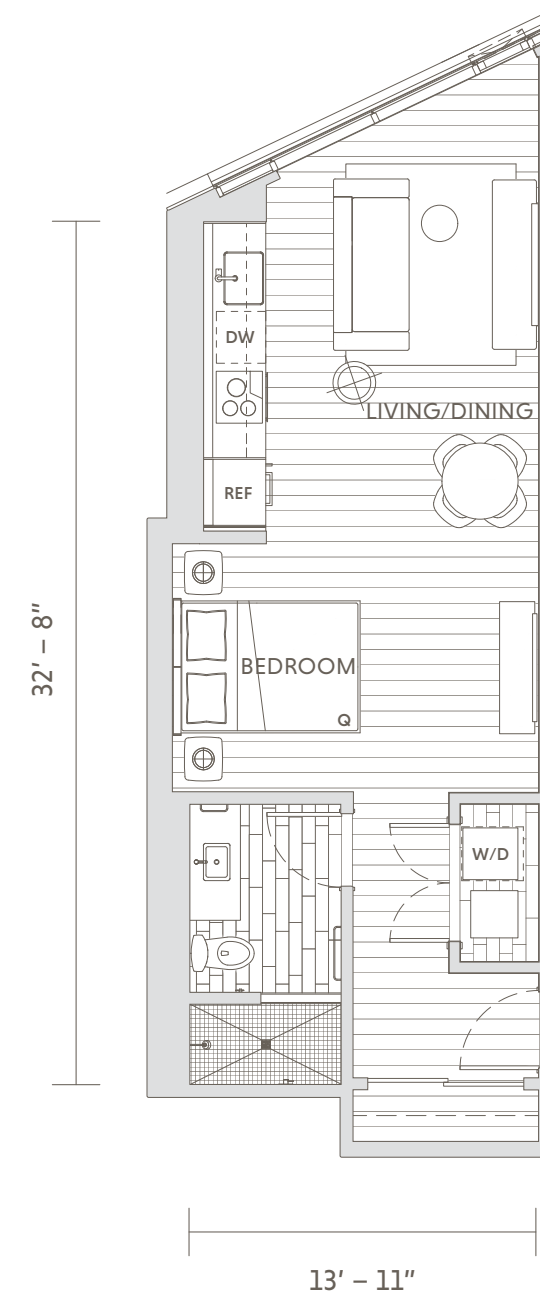

STUDIO | 1 BATH | INTERIOR 458 SF

All dimensions are approximate.

Residence 34

STUDIO | 1 BATH | INTERIOR 458 SF

All dimensions are approximate.

Residence 36

STUDIO | 1 BATH | INTERIOR 458 SF

All dimensions are approximate.

Residence 38

STUDIO | 1 BATH | INTERIOR 458 SF

All dimensions are approximate.

Residence 40

STUDIO | 1 BATH | INTERIOR 458 SF

All dimensions are approximate.

Residence 42

STUDIO | 1 BATH | INTERIOR 474 SF

All dimensions are approximate.

Residence 46

STUDIO | 1 BATH | INTERIOR 498 SF

All dimensions are approximate.

PODIUM

ONE BEDROOMS

Residence 10

1 BEDROOM | 1 BATH | INTERIOR 812 SF

All dimensions are approximate.