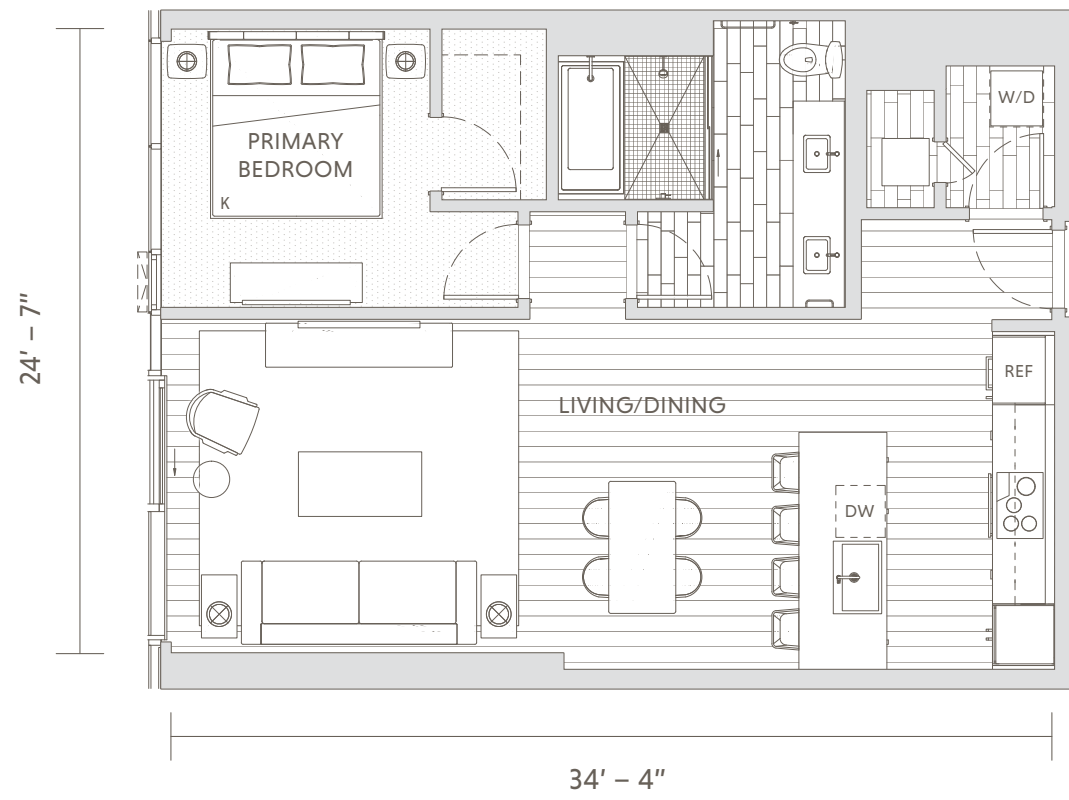

TOWER RESIDENCES

- STUDIO
- ONE BEDROOM
- TWO BEDROOM
- THREE BEDROOM

TOWER

STUDIOS

Residence 07

STUDIO | 1 BATH | INTERIOR 442 SF

All dimensions are approximate.

Residence 09

STUDIO | 1 BATH | INTERIOR 440 SF

All dimensions are approximate.

TOWER

ONE BEDROOMS

Residence 03

1 BEDROOM | 1 BATH | INTERIOR 782 SF

All dimensions are approximate.

Residence 05

1 BEDROOM | 1 BATH | INTERIOR 797 SF

All dimensions are approximate.

Residence 11

1 BEDROOM | 1 BATH | INTERIOR 797 SF

All dimensions are approximate.

Residence 13

1 BEDROOM | 1 BATH | INTERIOR 803 SF

All dimensions are approximate.

TOWER

TWO BEDROOMS

Residence 01

2 BEDROOM | 2 BATH | INTERIOR 1,132 SF

All dimensions are approximate.

Residence 04

2 BEDROOM | 2 BATH | INTERIOR 1,219 SF | LĀNAI 160 - 164 SF

All dimensions are approximate.