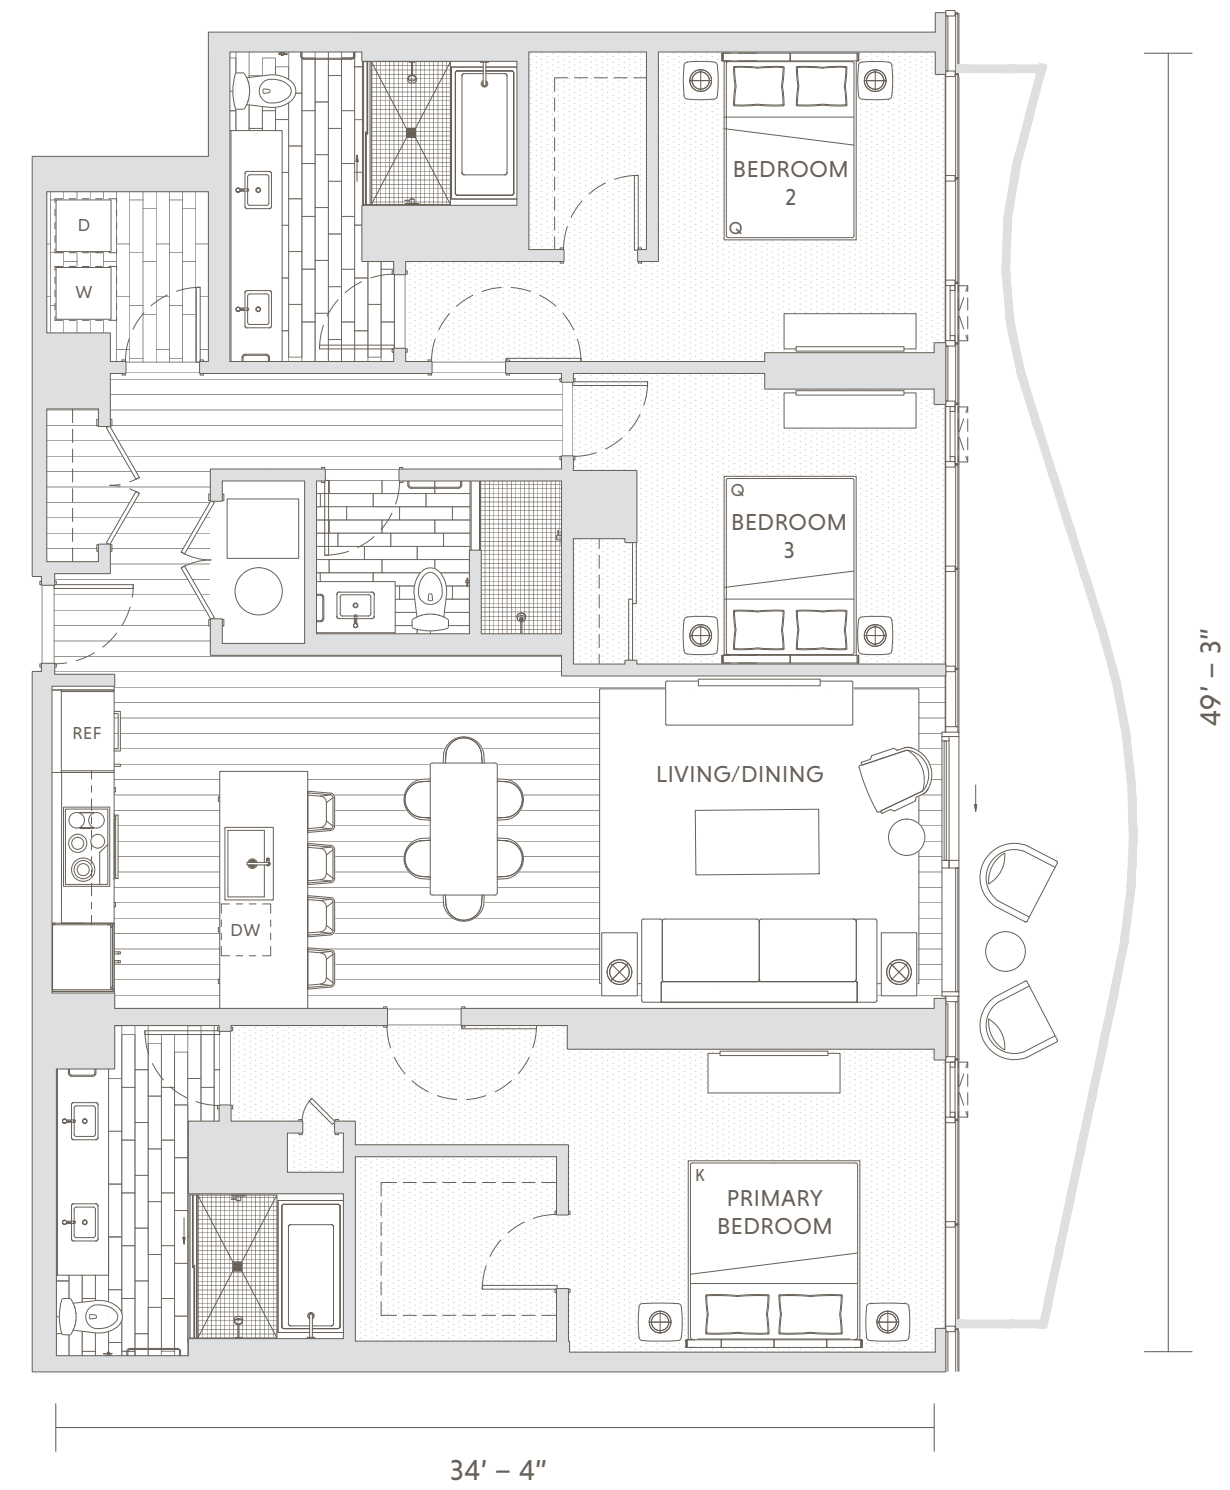

TOWER

TWO BEDROOMS

Residence 01

2 BEDROOM | 2 BATH | INTERIOR 1,132 SF

All dimensions are approximate.

Residence 04

2 BEDROOM | 2 BATH | INTERIOR 1,219 SF | LĀNAI 160 - 164 SF

All dimensions are approximate.

Residence 06

2 BEDROOM | 2 BATH | INTERIOR 1,217 SF | LĀNAI 158 - 159 SF

All dimensions are approximate.

Residence 08

2 BEDROOM | 2 BATH | INTERIOR 1,557 SF | LĀNAI 197 - 208 SF

All dimensions are approximate.

TOWER

THREE BEDROOMS

Residence 00

3 BEDROOM | 3 BATH | DEN | INTERIOR 1,677 SF | LĀNAI 133 - 156 SF

All dimensions are approximate.

Residence 02

3 BEDROOM | 3 BATH | INTERIOR 1,630 SF | LĀNAI 202 - 210 SF

All dimensions are approximate.

PODIUM RESIDENCES

- STUDIO
- ONE BEDROOM
- TWO BEDROOM

PODIUM

STUDIOS

Residence 14

STUDIO | 1 BATH | INTERIOR 458 SF

All dimensions are approximate.

Residence 16