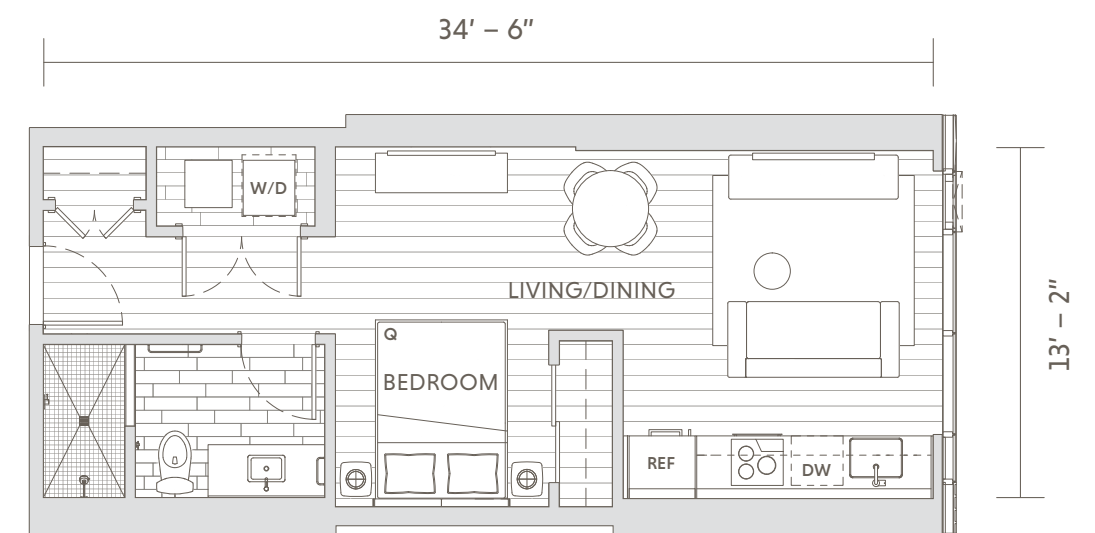

TOWER

THREE BEDROOMS

Residence 00

3 BEDROOM | 3 BATH | DEN | INTERIOR 1,677 SF | LĀNAI 133 - 156 SF

All dimensions are approximate.

Residence 02

3 BEDROOM | 3 BATH | INTERIOR 1,630 SF | LĀNAI 202 - 210 SF

All dimensions are approximate.

PODIUM RESIDENCES

- STUDIO
- ONE BEDROOM
- TWO BEDROOM

PODIUM

STUDIOS

Residence 14

STUDIO | 1 BATH | INTERIOR 458 SF

All dimensions are approximate.

Residence 16

STUDIO | 1 BATH | INTERIOR 458 SF

All dimensions are approximate.

Residence 18

STUDIO | 1 BATH | INTERIOR 458 SF

All dimensions are approximate.

Residence 20

STUDIO | 1 BATH | INTERIOR 458 SF

All dimensions are approximate.