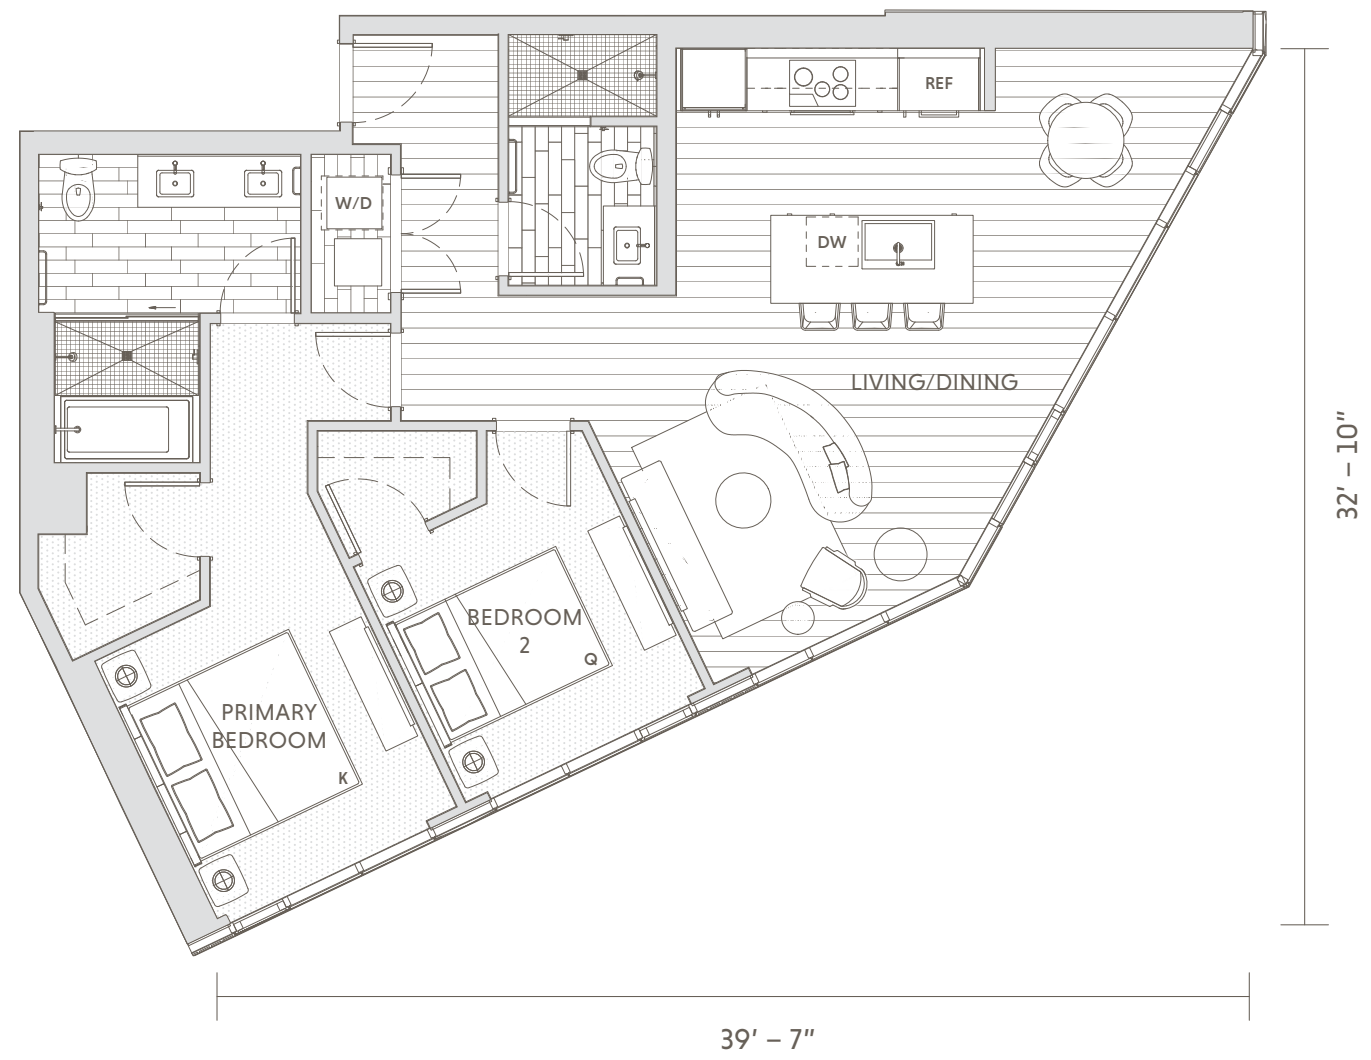

All dimensions are approximate.

Residence 46

STUDIO | 1 BATH | INTERIOR 498 SF

All dimensions are approximate.

PODIUM

ONE BEDROOMS

Residence 10

1 BEDROOM | 1 BATH | INTERIOR 812 SF

All dimensions are approximate.

P O D I U M

TWO BEDROOMS

Residence 12

2 BEDROOM | 2 BATH | INTERIOR 1,013 SF

All dimensions are approximate.

Residence 44

2 BEDROOM | 2 BATH | INTERIOR 1,148 SF

All dimensions are approximate.