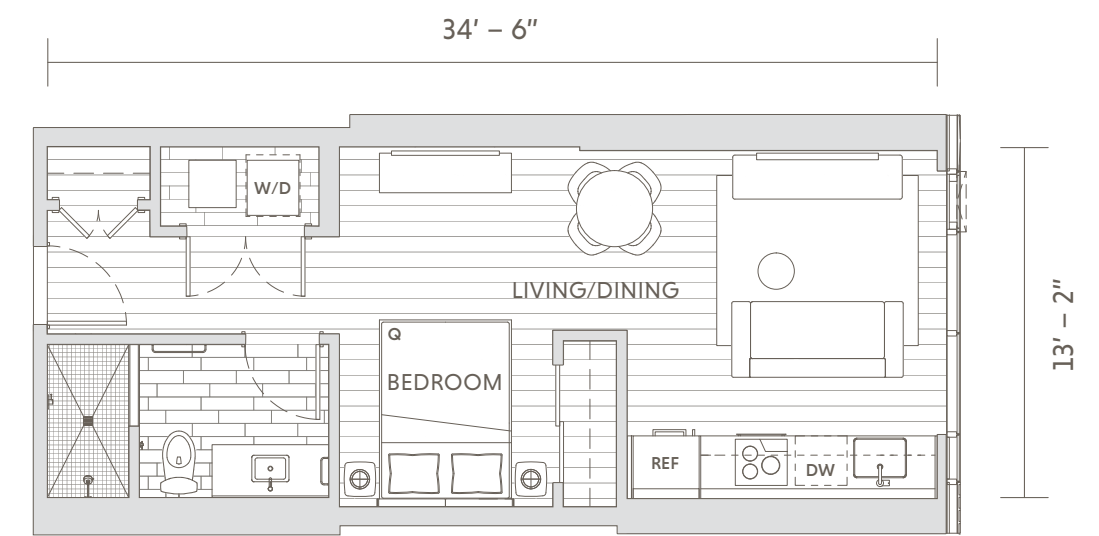

Residence 22

STUDIO | 1 BATH | INTERIOR 458 SF

All dimensions are approximate.

Residence 24

STUDIO | 1 BATH | INTERIOR 458 SF

All dimensions are approximate.

Residence 26

STUDIO | 1 BATH | INTERIOR 458 SF

All dimensions are approximate.

Residence 28

STUDIO | 1 BATH | INTERIOR 458 SF

All dimensions are approximate.

Residence 30

STUDIO | 1 BATH | INTERIOR 458 SF

All dimensions are approximate.

Residence 32