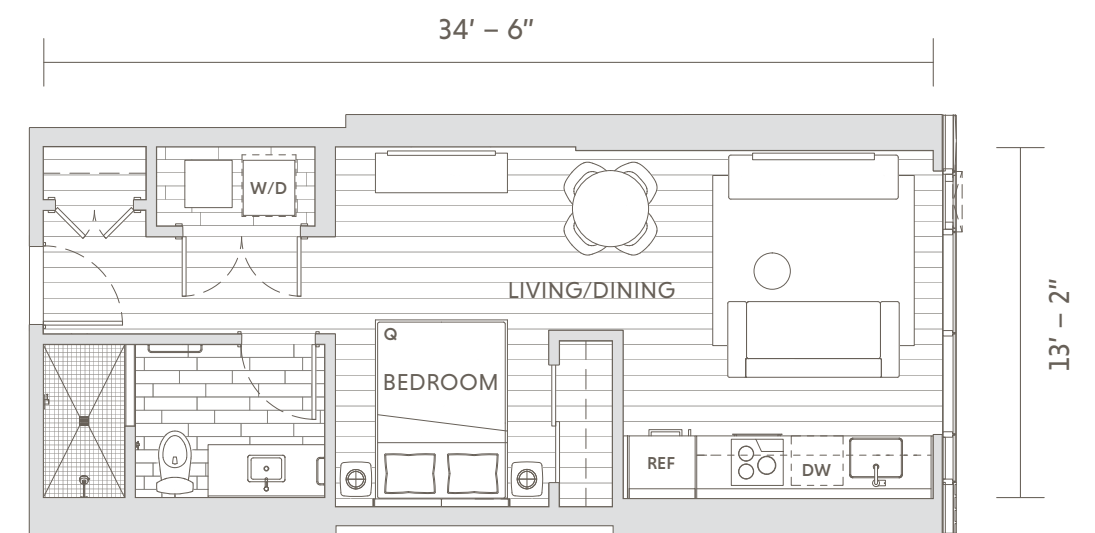

Residence 32

STUDIO | 1 BATH | INTERIOR 458 SF

All dimensions are approximate.