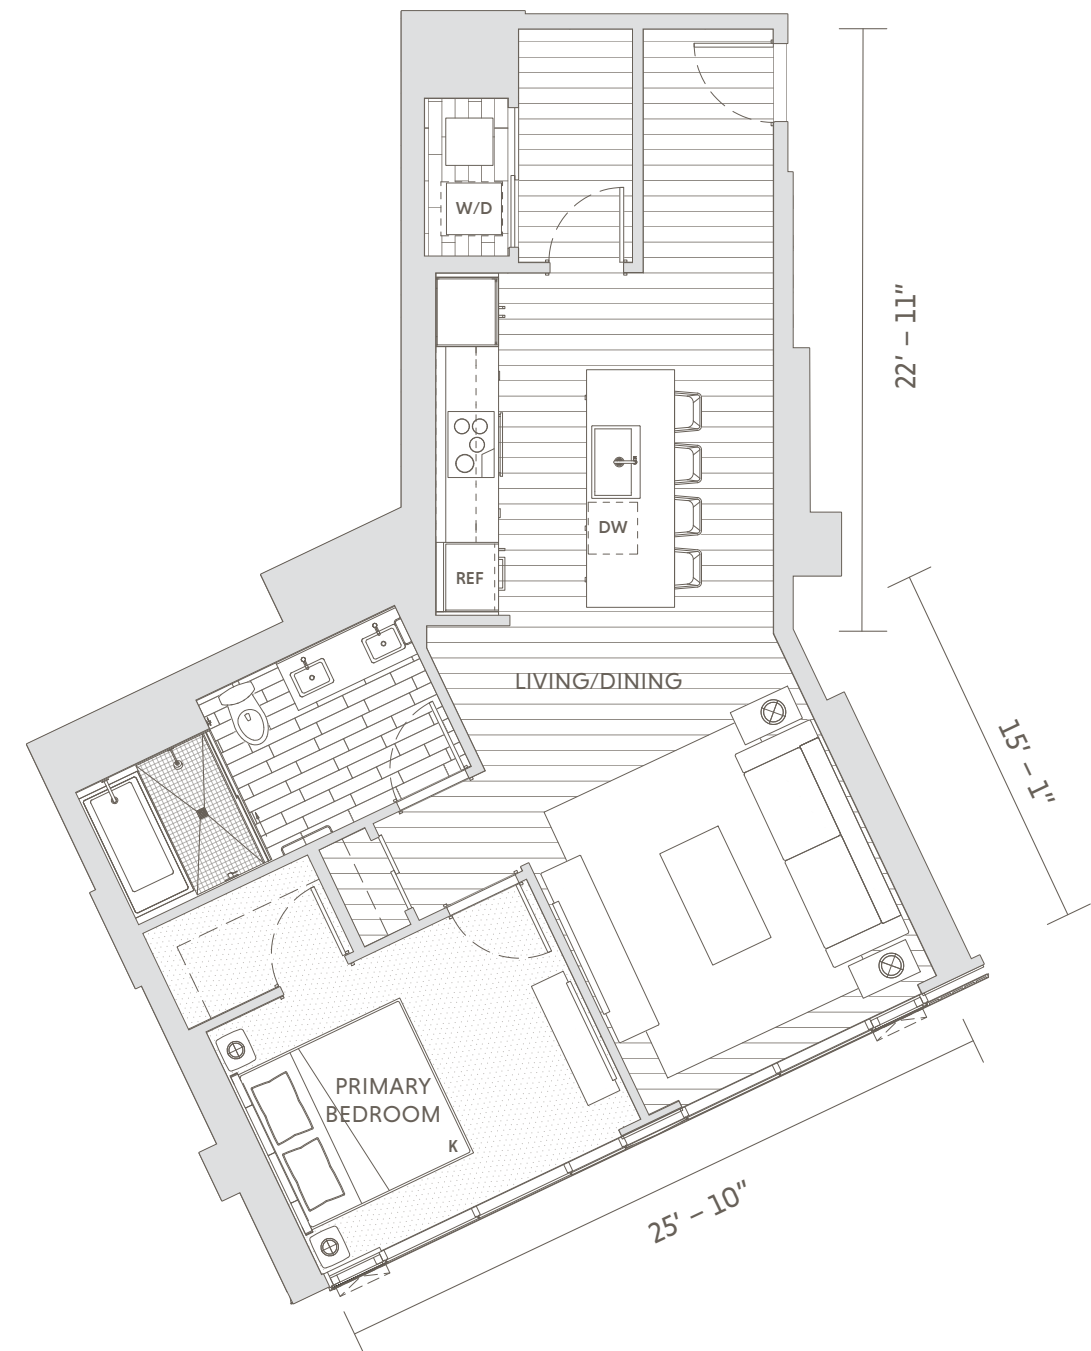

All dimensions are approximate.

Residence 46

STUDIO | 1 BATH | INTERIOR 498 SF

All dimensions are approximate.

PODIUM

ONE BEDROOMS

Residence 10

1 BEDROOM | 1 BATH | INTERIOR 812 SF

All dimensions are approximate.