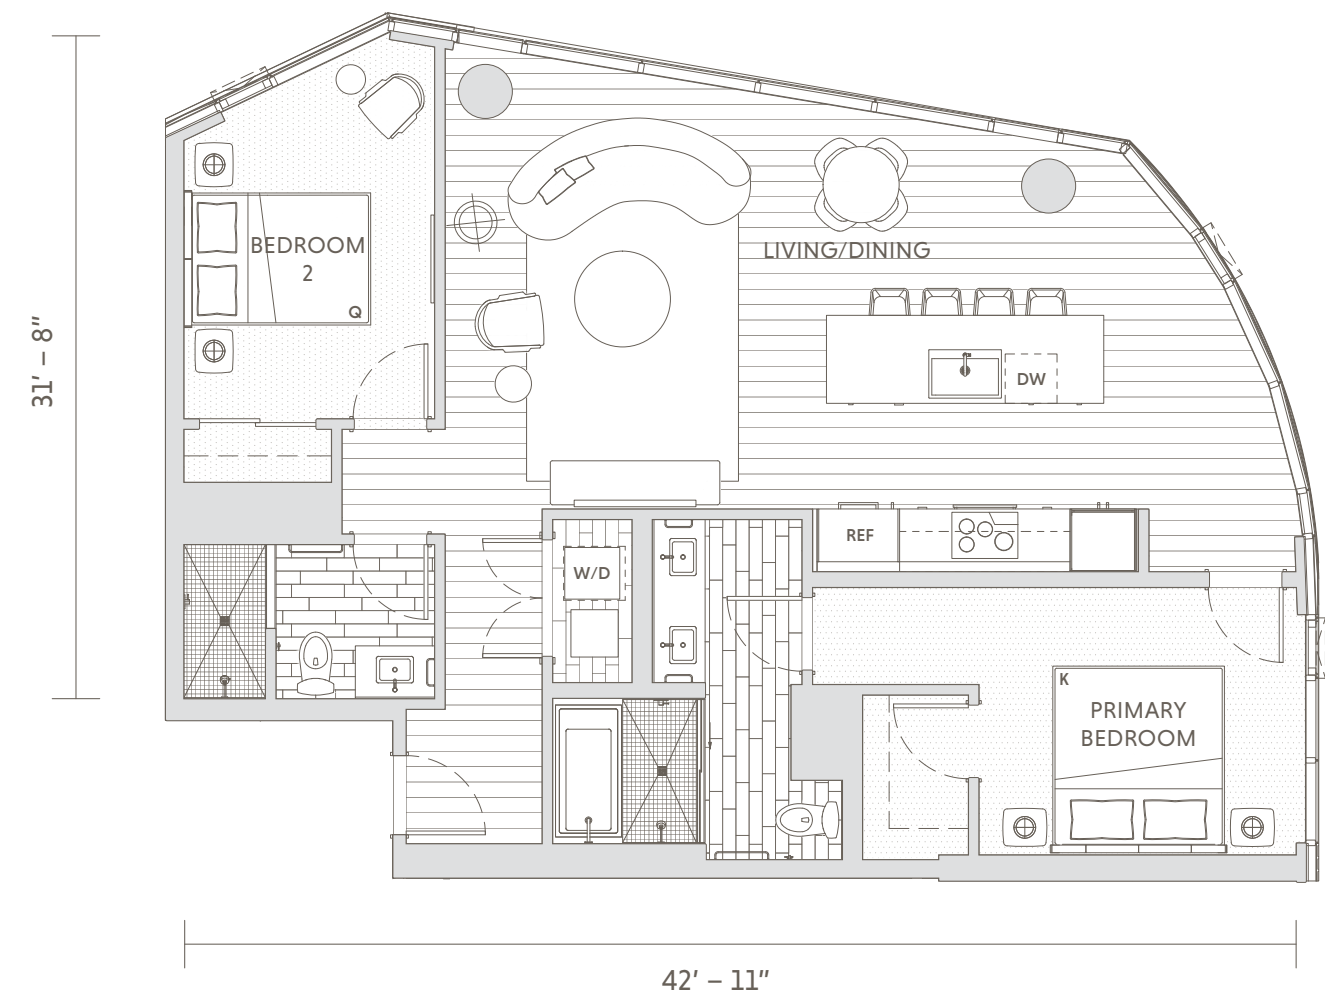

All dimensions are approximate.

P O D I U M

TWO BEDROOMS

Residence 12

2 BEDROOM | 2 BATH | INTERIOR 1,013 SF

All dimensions are approximate.

Residence 44

2 BEDROOM | 2 BATH | INTERIOR 1,148 SF

All dimensions are approximate.