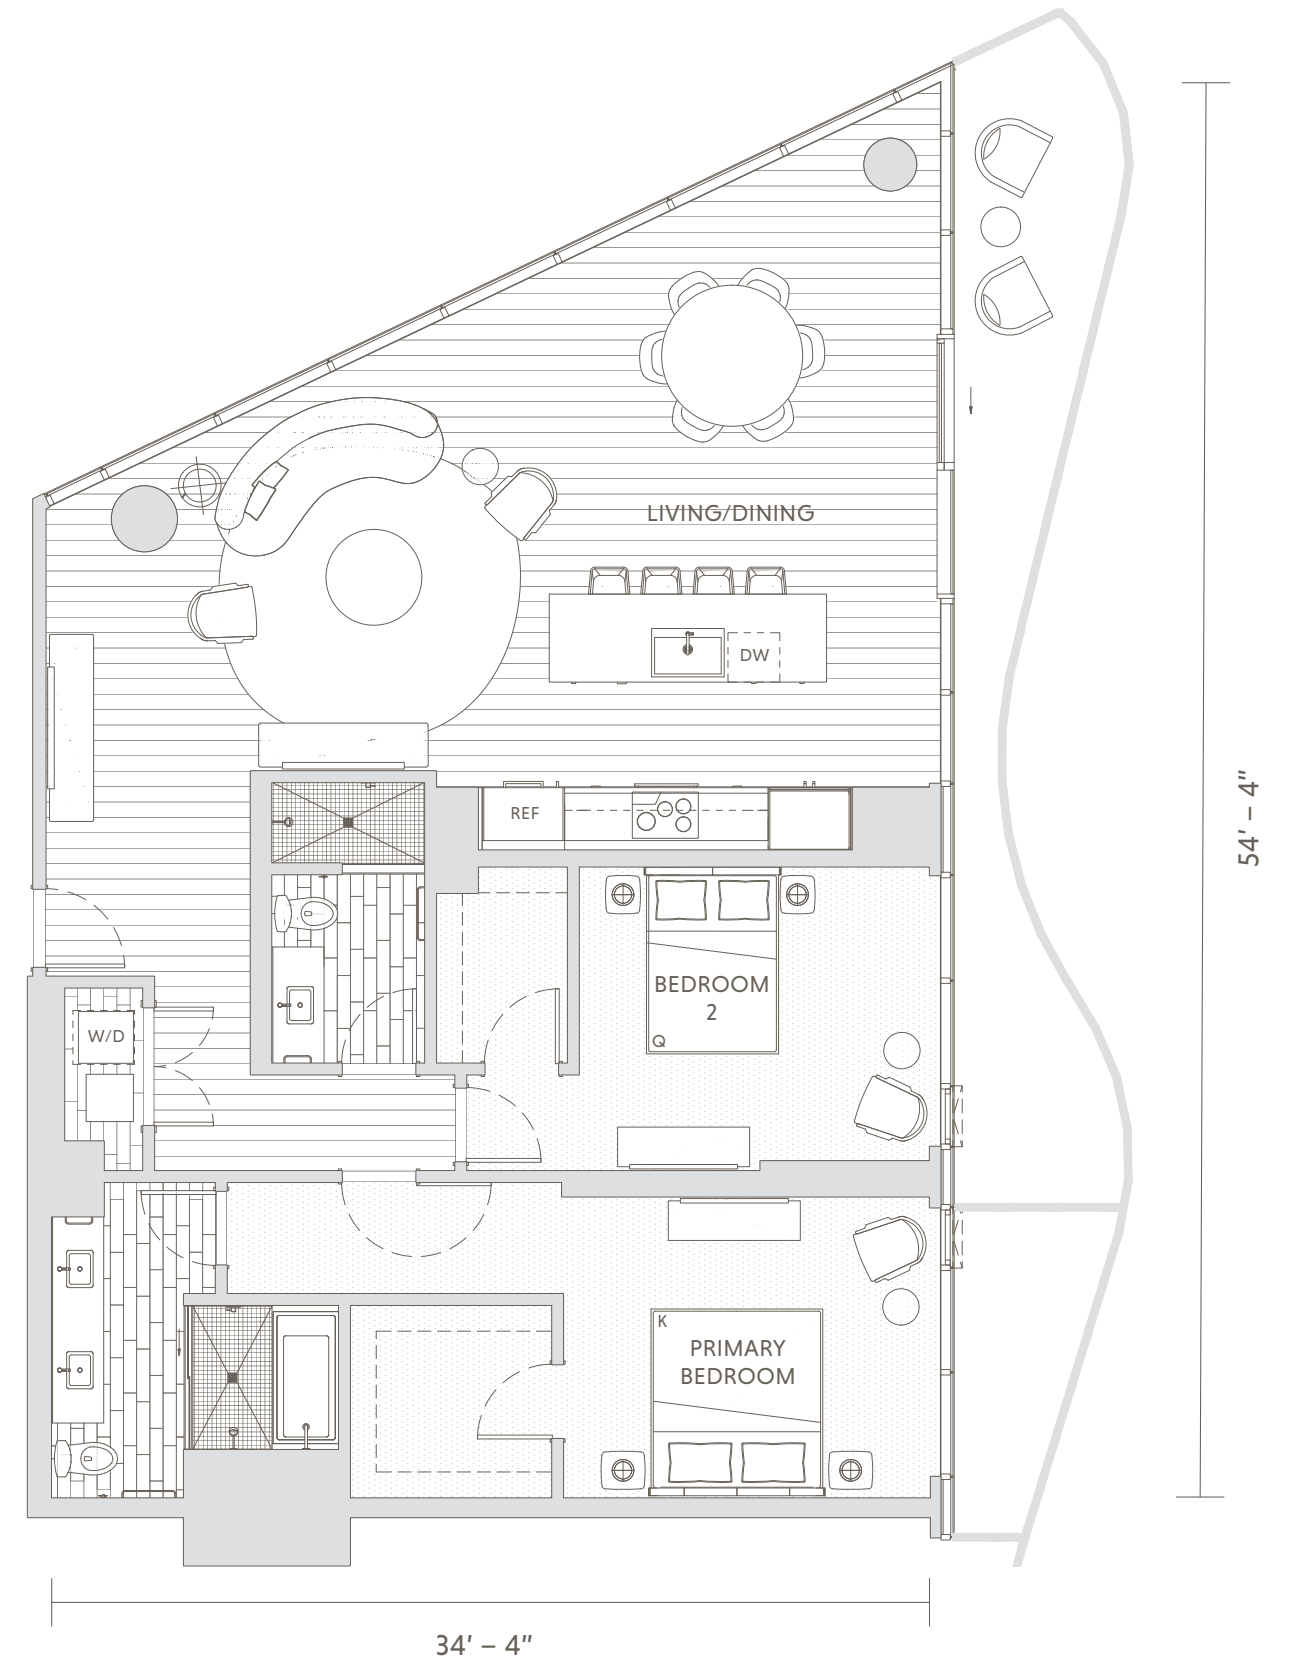

TOWER

TWO BEDROOMS

Residence 01

2 BEDROOM | 2 BATH | INTERIOR 1,132 SF

All dimensions are approximate.

Residence 04

2 BEDROOM | 2 BATH | INTERIOR 1,219 SF | LĀNAI 160 - 164 SF

All dimensions are approximate.

Residence 06

2 BEDROOM | 2 BATH | INTERIOR 1,217 SF | LĀNAI 158 - 159 SF

All dimensions are approximate.

Residence 08

2 BEDROOM | 2 BATH | INTERIOR 1,557 SF | LĀNAI 197 - 208 SF

All dimensions are approximate.

TOWER

THREE BEDROOMS

Residence 00

3 BEDROOM | 3 BATH | DEN | INTERIOR 1,677 SF | LĀNAI 133 - 156 SF

All dimensions are approximate.

Residence 02

3 BEDROOM | 3 BATH | INTERIOR 1,630 SF | LĀNAI 202 - 210 SF

All dimensions are approximate.