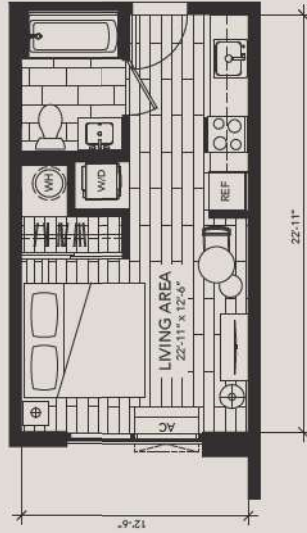

Residence 03
STUDIO 11 BATH
289 SQ. FT.

ALL DIMENSIONS ARE APPROXIMATE.

Residence 04
STUDIO 11 BATH
289 SQ. FT.

ALL DIMENSIONS ARE APPROXIMATE.

Residence

09

STUDIO 11 BATH
289 SQ. FT.

ALL DIMENSIONS ARE APPROXIMATE

RESIDENCE FLOOR PLANS

One Bedrooms

Residence 06

1 BEDROOM | 1 BATH
530 SQ. FT.

ALL DIMENSIONS ARE APPROXIMATE.

Residence 07

1 BEDROOM | 1 BATH
527 SQ. FT.

ALL DIMENSIONS ARE APPROXIMATE.

Residence 10

1 BEDROOM | 1 BATH
529 SQ. FT.

ALL DIMENSIONS ARE APPROXIMATE.

Residence 11

1 BEDROOM | 1 BATH
527 SQ. FT.

ALL DIMENSIONS ARE APPROXIMATE.

Residence 12

1 BEDROOM | 1 BATH
528 SQ. FT.

ALL DIMENSIONS ARE APPROXIMATE.

RESIDENCE FLOOR PLANS

Two Bedrooms

Residence 00

2 BEDROOM | 1 BATH
711 SQ. FT.

ALL DIMENSIONS ARE APPROXIMATE.

Residence 02

2 BEDROOM | 2 BATH
755 SQ. FT.