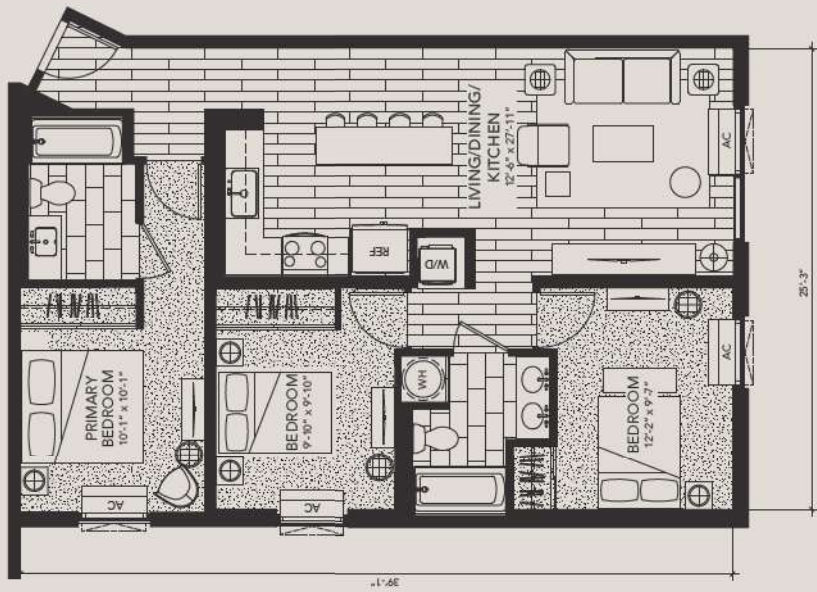

ALL DIMENSIONS ARE APPROXIMATE.

Residence 15

2 BEDROOM | 1 BATH
731 SQ. FT.

ALL DIMENSIONS ARE APPROXIMATE.

Residence 16

2 BEDROOM | 1 BATH
732 SQ. FT.

ALL DIMENSIONS ARE APPROXIMATE.

RESIDENCE FLOOR PLANS

Three Bedrooms

Residence 05
3 BEDROOM | 2 BATH
878 SQ. FT.

ALL DIMENSIONS ARE APPROXIMATE.

Residence 01-A
3 BEDROOM | 2 BATH
995 SQ. FT.

ALL DIMENSIONS ARE APPROXIMATE. THIS FLOOR PLAN HAS VARIATIONS DEPENDING ON FLOOR LEVEL.

Residence 13

3 BEDROOM | 2 BATH
854 SQ. FT.

22'-11"

ALL DIMENSIONS ARE APPROXIMATE.