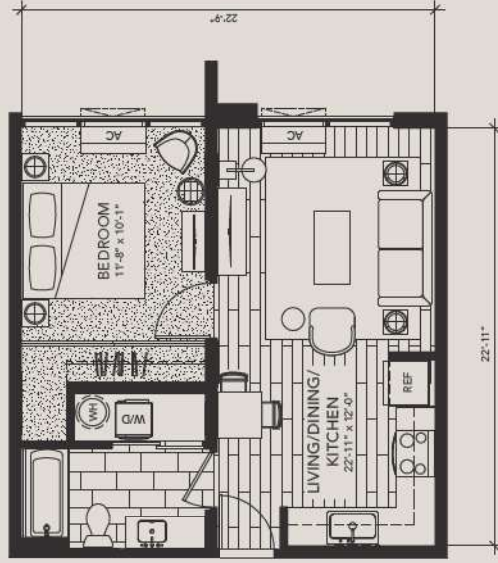

Residence 03
STUDIO 11 BATH
289 SQ. FT.

ALL DIMENSIONS ARE APPROXIMATE.

Residence 04
STUDIO 11 BATH
289 SQ. FT.

ALL DIMENSIONS ARE APPROXIMATE.

Residence

09

STUDIO 11 BATH
289 SQ. FT.

ALL DIMENSIONS ARE APPROXIMATE

RESIDENCE FLOOR PLANS

One Bedrooms

Residence 06

1 BEDROOM | 1 BATH
530 SQ. FT.

ALL DIMENSIONS ARE APPROXIMATE.

Residence 07

1 BEDROOM | 1 BATH
527 SQ. FT.

ALL DIMENSIONS ARE APPROXIMATE.

Residence 10

1 BEDROOM | 1 BATH
529 SQ. FT.

ALL DIMENSIONS ARE APPROXIMATE.

Residence 11

1 BEDROOM | 1 BATH
527 SQ. FT.

ALL DIMENSIONS ARE APPROXIMATE.

Residence 12

1 BEDROOM | 1 BATH
528 SQ. FT.

ALL DIMENSIONS ARE APPROXIMATE.

RESIDENCE FLOOR PLANS

Two Bedrooms

Residence 00

2 BEDROOM | 1 BATH
711 SQ. FT.

ALL DIMENSIONS ARE APPROXIMATE.

Residence 02

2 BEDROOM | 2 BATH
755 SQ. FT.