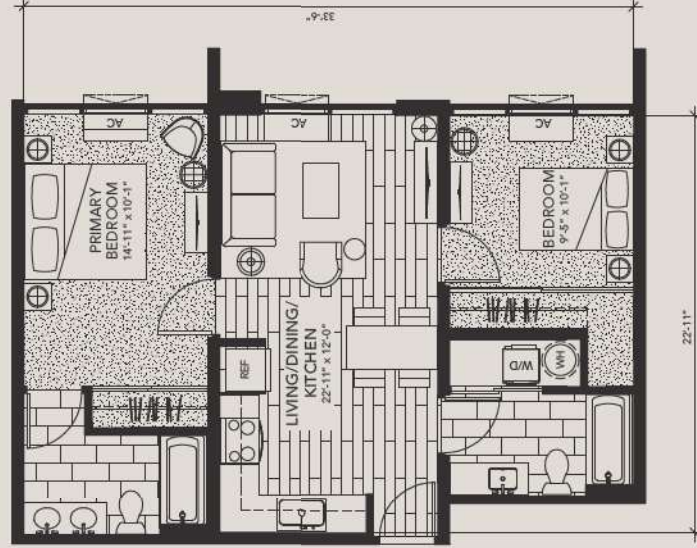

RESIDENCE FLOOR PLANS

One Bedrooms

Residence 06

1 BEDROOM | 1 BATH
530 SQ. FT.

ALL DIMENSIONS ARE APPROXIMATE.

Residence 07

1 BEDROOM | 1 BATH
527 SQ. FT.

ALL DIMENSIONS ARE APPROXIMATE.

Residence 10

1 BEDROOM | 1 BATH
529 SQ. FT.

ALL DIMENSIONS ARE APPROXIMATE.

Residence 11

1 BEDROOM | 1 BATH
527 SQ. FT.

ALL DIMENSIONS ARE APPROXIMATE.

Residence 12

1 BEDROOM | 1 BATH
528 SQ. FT.

ALL DIMENSIONS ARE APPROXIMATE.

RESIDENCE FLOOR PLANS

Two Bedrooms

Residence 00

2 BEDROOM | 1 BATH
711 SQ. FT.

ALL DIMENSIONS ARE APPROXIMATE.

Residence 02

2 BEDROOM | 2 BATH
755 SQ. FT.

ALL DIMENSIONS ARE APPROXIMATE.

Residence
08-A
2 BEDROOM | 1 BATH
676 SQ. FT.

ALL DIMENSIONS ARE APPROXIMATE. THIS FLOOR PLAN HAS VARIATIONS DEPENDING ON FLOOR LEVEL.

Residence
14
2 BEDROOM | 2 BATH
752 SQ. FT.