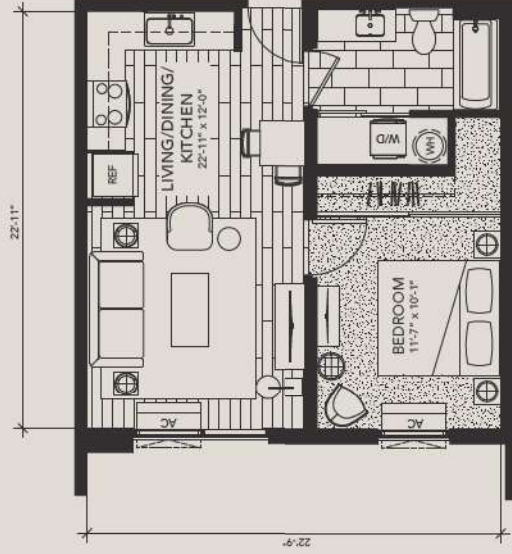

RESIDENCE FLOOR PLANS

One Bedrooms

Residence 06

1 BEDROOM | 1 BATH
530 SQ. FT.

ALL DIMENSIONS ARE APPROXIMATE.

Residence 07

1 BEDROOM | 1 BATH
527 SQ. FT.

ALL DIMENSIONS ARE APPROXIMATE.

Residence 10

1 BEDROOM | 1 BATH
529 SQ. FT.

ALL DIMENSIONS ARE APPROXIMATE.

Residence 11

1 BEDROOM | 1 BATH
527 SQ. FT.

ALL DIMENSIONS ARE APPROXIMATE.

Residence 12

1 BEDROOM | 1 BATH
528 SQ. FT.

ALL DIMENSIONS ARE APPROXIMATE.

RESIDENCE FLOOR PLANS

Two Bedrooms

Residence 00

2 BEDROOM | 1 BATH
711 SQ. FT.

ALL DIMENSIONS ARE APPROXIMATE.

Residence 02

2 BEDROOM | 2 BATH
755 SQ. FT.

ALL DIMENSIONS ARE APPROXIMATE.

Residence
08-A
2 BEDROOM | 1 BATH
676 SQ. FT.

ALL DIMENSIONS ARE APPROXIMATE. THIS FLOOR PLAN HAS VARIATIONS DEPENDING ON FLOOR LEVEL.

Residence
14
2 BEDROOM | 2 BATH
752 SQ. FT.