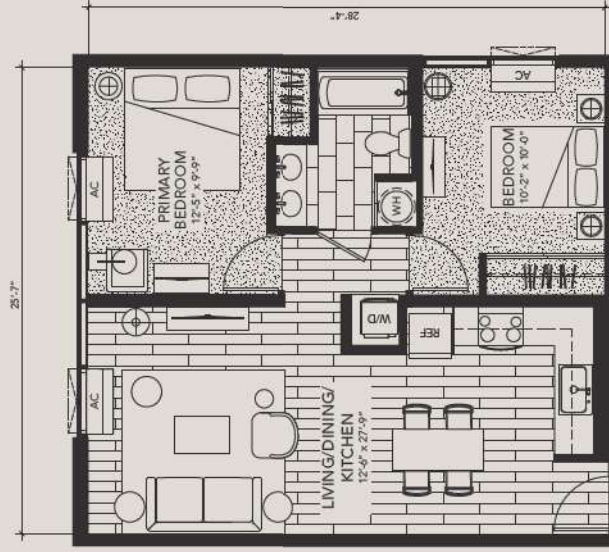

ALL DIMENSIONS ARE APPROXIMATE.

Residence
08-A
2 BEDROOM | 1 BATH
676 SQ. FT.

ALL DIMENSIONS ARE APPROXIMATE. THIS FLOOR PLAN HAS VARIATIONS DEPENDING ON FLOOR LEVEL.

Residence
14
2 BEDROOM | 2 BATH
752 SQ. FT.

ALL DIMENSIONS ARE APPROXIMATE.

Residence 15

2 BEDROOM | 1 BATH
731 SQ. FT.

ALL DIMENSIONS ARE APPROXIMATE.

Residence 16

2 BEDROOM | 1 BATH
732 SQ. FT.

ALL DIMENSIONS ARE APPROXIMATE.

RESIDENCE FLOOR PLANS

Three Bedrooms

Residence 05
3 BEDROOM | 2 BATH
878 SQ. FT.

ALL DIMENSIONS ARE APPROXIMATE.

Residence 01-A
3 BEDROOM | 2 BATH
995 SQ. FT.

ALL DIMENSIONS ARE APPROXIMATE. THIS FLOOR PLAN HAS VARIATIONS DEPENDING ON FLOOR LEVEL.