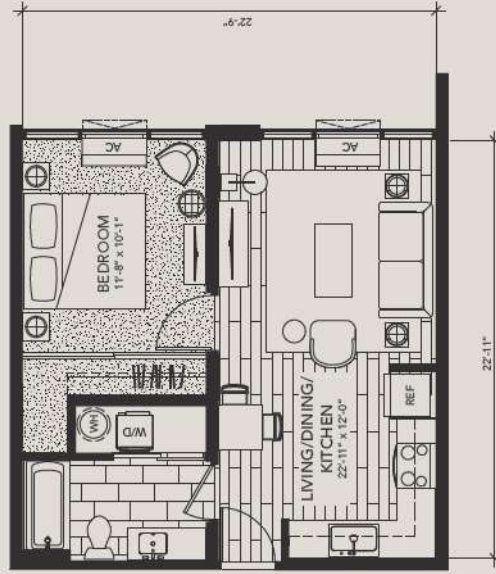

Residence 03
STUDIO 11 BATH
289 SQ. FT.

ALL DIMENSIONS ARE APPROXIMATE.

Residence 04
STUDIO 11 BATH
289 SQ. FT.

ALL DIMENSIONS ARE APPROXIMATE.

Residence

09

STUDIO 11 BATH
289 SQ. FT.

ALL DIMENSIONS ARE APPROXIMATE

RESIDENCE FLOOR PLANS

One Bedrooms

Residence 06

1 BEDROOM | 1 BATH
530 SQ. FT.

ALL DIMENSIONS ARE APPROXIMATE.

Residence 07

1 BEDROOM | 1 BATH
527 SQ. FT.

ALL DIMENSIONS ARE APPROXIMATE.

Residence 10

1 BEDROOM | 1 BATH
529 SQ. FT.

ALL DIMENSIONS ARE APPROXIMATE.

Residence 11

1 BEDROOM | 1 BATH
527 SQ. FT.

ALL DIMENSIONS ARE APPROXIMATE.

Residence 12

1 BEDROOM | 1 BATH
528 SQ. FT.

ALL DIMENSIONS ARE APPROXIMATE.

RESIDENCE FLOOR PLANS

Two Bedrooms

Residence 00

2 BEDROOM | 1 BATH
711 SQ. FT.

ALL DIMENSIONS ARE APPROXIMATE.

Residence 02

2 BEDROOM | 2 BATH
755 SQ. FT.