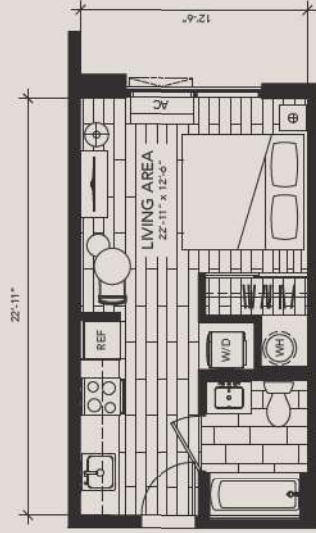

Residence 03
STUDIO 11 BATH
289 SQ. FT.

ALL DIMENSIONS ARE APPROXIMATE.

Residence 04
STUDIO 11 BATH
289 SQ. FT.

ALL DIMENSIONS ARE APPROXIMATE.

Residence

09

STUDIO 11 BATH
289 SQ. FT.

ALL DIMENSIONS ARE APPROXIMATE

RESIDENCE FLOOR PLANS

One Bedrooms

Residence 06

1 BEDROOM | 1 BATH
530 SQ. FT.

ALL DIMENSIONS ARE APPROXIMATE.

Residence 07

1 BEDROOM | 1 BATH
527 SQ. FT.

ALL DIMENSIONS ARE APPROXIMATE.

Residence 10

1 BEDROOM | 1 BATH
529 SQ. FT.

ALL DIMENSIONS ARE APPROXIMATE.

Residence 11

1 BEDROOM | 1 BATH
527 SQ. FT.

ALL DIMENSIONS ARE APPROXIMATE.

Residence 12

1 BEDROOM | 1 BATH
528 SQ. FT.

ALL DIMENSIONS ARE APPROXIMATE.

RESIDENCE FLOOR PLANS

Two Bedrooms

Residence 00

2 BEDROOM | 1 BATH
711 SQ. FT.

ALL DIMENSIONS ARE APPROXIMATE.

Residence 02

2 BEDROOM | 2 BATH
755 SQ. FT.