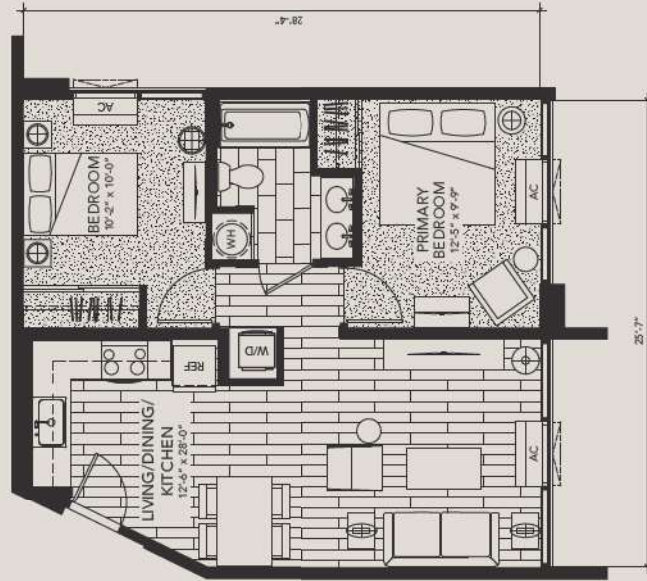

Residence 03
STUDIO 11 BATH
289 SQ. FT.

ALL DIMENSIONS ARE APPROXIMATE.

Residence 04
STUDIO 11 BATH
289 SQ. FT.

ALL DIMENSIONS ARE APPROXIMATE.

Residence

09

STUDIO 11 BATH
289 SQ. FT.

ALL DIMENSIONS ARE APPROXIMATE

Residence 10

1 BEDROOM | 1 BATH
529 SQ. FT.

ALL DIMENSIONS ARE APPROXIMATE.

Residence 11

1 BEDROOM | 1 BATH
527 SQ. FT.

ALL DIMENSIONS ARE APPROXIMATE.

Residence 12

1 BEDROOM | 1 BATH
528 SQ. FT.

ALL DIMENSIONS ARE APPROXIMATE.

RESIDENCE FLOOR PLANS

Two Bedrooms

Residence 00

2 BEDROOM | 1 BATH
711 SQ. FT.

ALL DIMENSIONS ARE APPROXIMATE.

Residence 02

2 BEDROOM | 2 BATH
755 SQ. FT.

ALL DIMENSIONS ARE APPROXIMATE.

Residence
08-A
2 BEDROOM | 1 BATH
676 SQ. FT.

ALL DIMENSIONS ARE APPROXIMATE. THIS FLOOR PLAN HAS VARIATIONS DEPENDING ON FLOOR LEVEL.

Residence
14
2 BEDROOM | 2 BATH
752 SQ. FT.