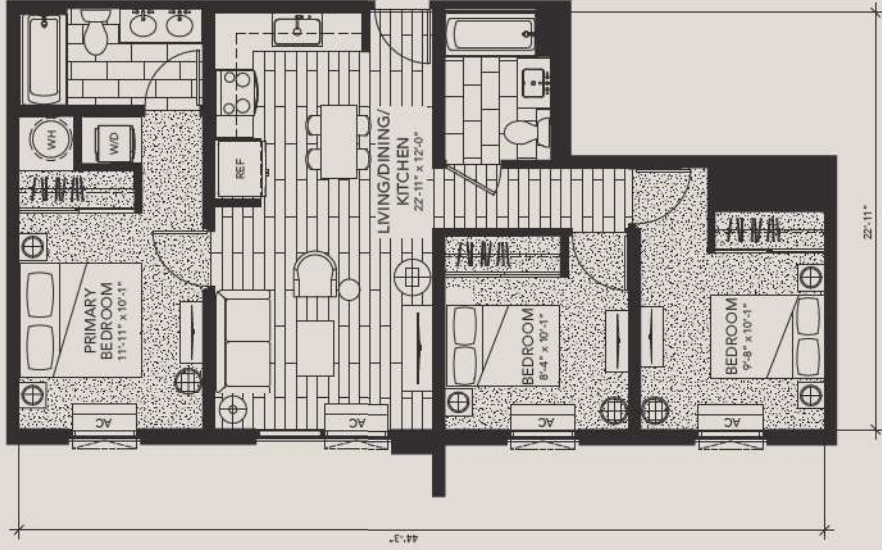

ALL DIMENSIONS ARE APPROXIMATE.

RESIDENCE FLOOR PLANS

Two Bedrooms

Residence 00

2 BEDROOM | 1 BATH
711 SQ. FT.

ALL DIMENSIONS ARE APPROXIMATE.

Residence 02

2 BEDROOM | 2 BATH
755 SQ. FT.

ALL DIMENSIONS ARE APPROXIMATE.

Residence
08-A
2 BEDROOM | 1 BATH
676 SQ. FT.

ALL DIMENSIONS ARE APPROXIMATE. THIS FLOOR PLAN HAS VARIATIONS DEPENDING ON FLOOR LEVEL.

Residence
14
2 BEDROOM | 2 BATH
752 SQ. FT.

ALL DIMENSIONS ARE APPROXIMATE.

Residence 15

2 BEDROOM | 1 BATH
731 SQ. FT.

ALL DIMENSIONS ARE APPROXIMATE.

Residence 16

2 BEDROOM | 1 BATH
732 SQ. FT.

ALL DIMENSIONS ARE APPROXIMATE.

RESIDENCE FLOOR PLANS

Three Bedrooms

Residence 05
3 BEDROOM | 2 BATH
878 SQ. FT.

ALL DIMENSIONS ARE APPROXIMATE.

Residence 01-A
3 BEDROOM | 2 BATH
995 SQ. FT.

ALL DIMENSIONS ARE APPROXIMATE. THIS FLOOR PLAN HAS VARIATIONS DEPENDING ON FLOOR LEVEL.