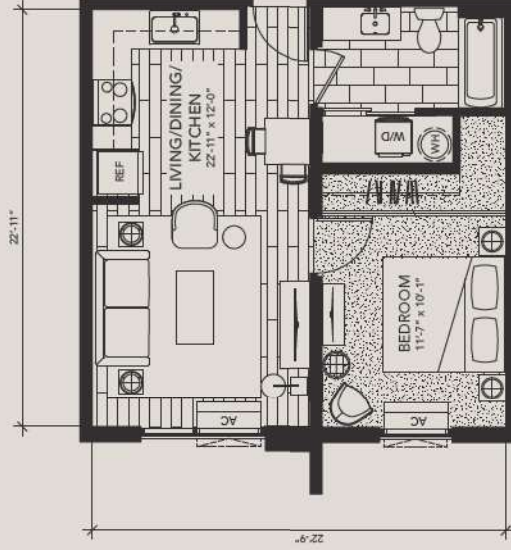

Residence 03
STUDIO 11 BATH
289 SQ. FT.

ALL DIMENSIONS ARE APPROXIMATE.

Residence 04
STUDIO 11 BATH
289 SQ. FT.

ALL DIMENSIONS ARE APPROXIMATE.

Residence

09

STUDIO 11 BATH
289 SQ. FT.

ALL DIMENSIONS ARE APPROXIMATE

RESIDENCE FLOOR PLANS

One Bedrooms

Residence 06

1 BEDROOM | 1 BATH
530 SQ. FT.

ALL DIMENSIONS ARE APPROXIMATE.

Residence 07

1 BEDROOM | 1 BATH
527 SQ. FT.

ALL DIMENSIONS ARE APPROXIMATE.

Residence 10

1 BEDROOM | 1 BATH
529 SQ. FT.

ALL DIMENSIONS ARE APPROXIMATE.

Residence 11

1 BEDROOM | 1 BATH
527 SQ. FT.

ALL DIMENSIONS ARE APPROXIMATE.

Residence 12

1 BEDROOM | 1 BATH
528 SQ. FT.

ALL DIMENSIONS ARE APPROXIMATE.

RESIDENCE FLOOR PLANS

Two Bedrooms

Residence 00

2 BEDROOM | 1 BATH
711 SQ. FT.

ALL DIMENSIONS ARE APPROXIMATE.

Residence 02

2 BEDROOM | 2 BATH
755 SQ. FT.