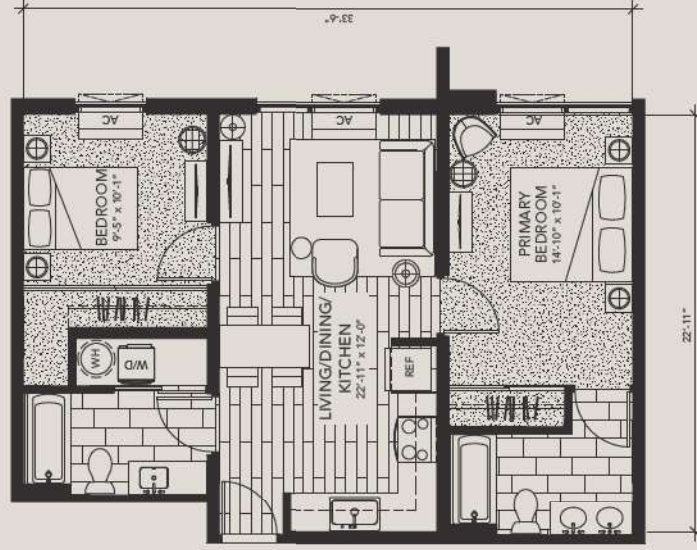

ALL DIMENSIONS ARE APPROXIMATE.

RESIDENCE FLOOR PLANS

Two Bedrooms

Residence 00

2 BEDROOM | 1 BATH
711 SQ. FT.

ALL DIMENSIONS ARE APPROXIMATE.

Residence 02

2 BEDROOM | 2 BATH
755 SQ. FT.

ALL DIMENSIONS ARE APPROXIMATE.

Residence
08-A
2 BEDROOM | 1 BATH
676 SQ. FT.

ALL DIMENSIONS ARE APPROXIMATE. THIS FLOOR PLAN HAS VARIATIONS DEPENDING ON FLOOR LEVEL.

Residence
14
2 BEDROOM | 2 BATH
752 SQ. FT.

ALL DIMENSIONS ARE APPROXIMATE.

Residence 15

2 BEDROOM | 1 BATH
731 SQ. FT.

ALL DIMENSIONS ARE APPROXIMATE.

Residence 16

2 BEDROOM | 1 BATH
732 SQ. FT.

ALL DIMENSIONS ARE APPROXIMATE.

RESIDENCE FLOOR PLANS