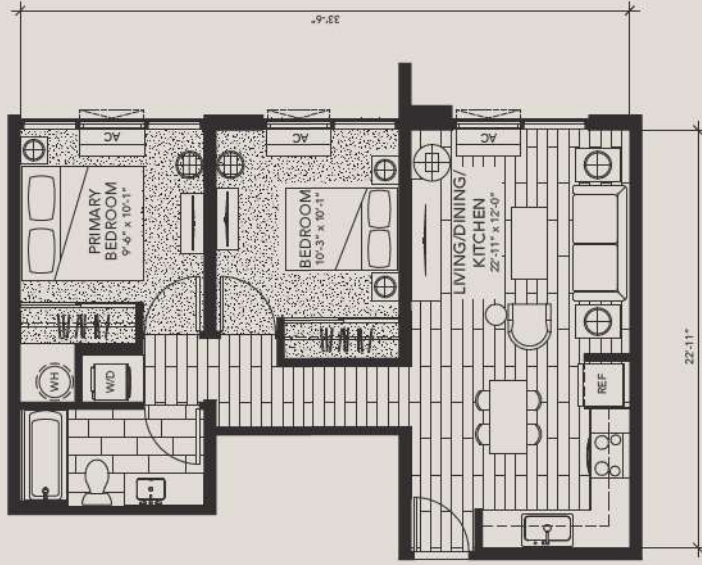

RESIDENCE FLOOR PLANS

One Bedrooms

Residence 06

1 BEDROOM | 1 BATH
530 SQ. FT.

ALL DIMENSIONS ARE APPROXIMATE.

Residence 07

1 BEDROOM | 1 BATH
527 SQ. FT.

ALL DIMENSIONS ARE APPROXIMATE.

Residence 10

1 BEDROOM | 1 BATH
529 SQ. FT.

ALL DIMENSIONS ARE APPROXIMATE.

Residence 11

1 BEDROOM | 1 BATH
527 SQ. FT.

ALL DIMENSIONS ARE APPROXIMATE.

Residence 12

1 BEDROOM | 1 BATH
528 SQ. FT.

ALL DIMENSIONS ARE APPROXIMATE.

RESIDENCE FLOOR PLANS

Two Bedrooms

Residence 00

2 BEDROOM | 1 BATH
711 SQ. FT.

ALL DIMENSIONS ARE APPROXIMATE.

Residence 02

2 BEDROOM | 2 BATH
755 SQ. FT.

ALL DIMENSIONS ARE APPROXIMATE.

Residence
08-A
2 BEDROOM | 1 BATH
676 SQ. FT.

ALL DIMENSIONS ARE APPROXIMATE. THIS FLOOR PLAN HAS VARIATIONS DEPENDING ON FLOOR LEVEL.

Residence
14
2 BEDROOM | 2 BATH
752 SQ. FT.