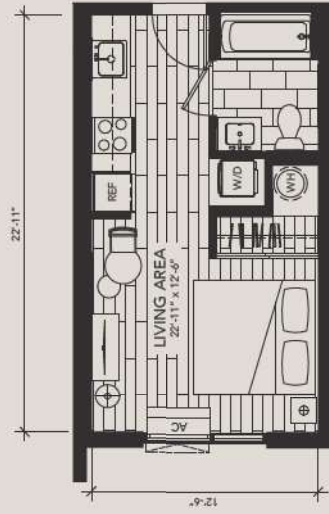

Residence 03
STUDIO 11 BATH
289 SQ. FT.

ALL DIMENSIONS ARE APPROXIMATE.

Residence 04
STUDIO 11 BATH
289 SQ. FT.

ALL DIMENSIONS ARE APPROXIMATE.

Residence

09

STUDIO 11 BATH
289 SQ. FT.

ALL DIMENSIONS ARE APPROXIMATE

RESIDENCE FLOOR PLANS

One Bedrooms

Residence 06

1 BEDROOM | 1 BATH
530 SQ. FT.

ALL DIMENSIONS ARE APPROXIMATE.

Residence 07

1 BEDROOM | 1 BATH
527 SQ. FT.

ALL DIMENSIONS ARE APPROXIMATE.

Residence 10

1 BEDROOM | 1 BATH
529 SQ. FT.

ALL DIMENSIONS ARE APPROXIMATE.

Residence 11

1 BEDROOM | 1 BATH
527 SQ. FT.

ALL DIMENSIONS ARE APPROXIMATE.

Residence 12

1 BEDROOM | 1 BATH
528 SQ. FT.

ALL DIMENSIONS ARE APPROXIMATE.

RESIDENCE FLOOR PLANS

Two Bedrooms

Residence 00

2 BEDROOM | 1 BATH
711 SQ. FT.

ALL DIMENSIONS ARE APPROXIMATE.

Residence 02

2 BEDROOM | 2 BATH
755 SQ. FT.