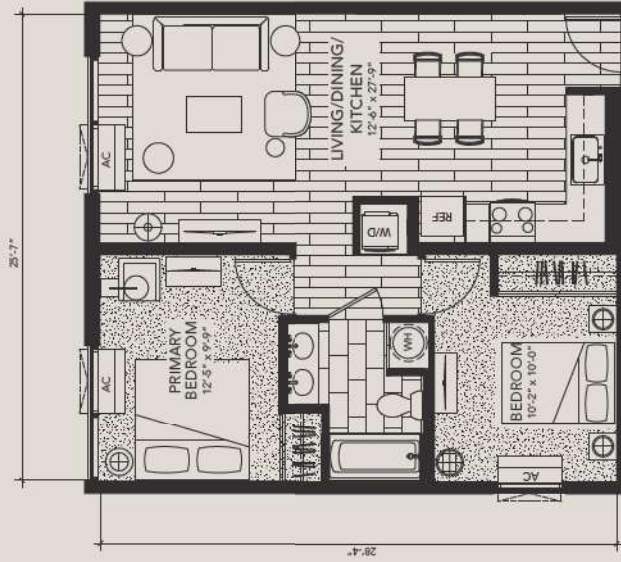

Residence 10

1 BEDROOM | 1 BATH
529 SQ. FT.

ALL DIMENSIONS ARE APPROXIMATE.

Residence 11

1 BEDROOM | 1 BATH
527 SQ. FT.

ALL DIMENSIONS ARE APPROXIMATE.

Residence 12

1 BEDROOM | 1 BATH
528 SQ. FT.

ALL DIMENSIONS ARE APPROXIMATE.

RESIDENCE FLOOR PLANS

Two Bedrooms

Residence 00

2 BEDROOM | 1 BATH
711 SQ. FT.

ALL DIMENSIONS ARE APPROXIMATE.

Residence 02

2 BEDROOM | 2 BATH
755 SQ. FT.

ALL DIMENSIONS ARE APPROXIMATE.

Residence
08-A
2 BEDROOM | 1 BATH
676 SQ. FT.

ALL DIMENSIONS ARE APPROXIMATE. THIS FLOOR PLAN HAS VARIATIONS DEPENDING ON FLOOR LEVEL.

Residence
14
2 BEDROOM | 2 BATH
752 SQ. FT.

ALL DIMENSIONS ARE APPROXIMATE.

Residence 15

2 BEDROOM | 1 BATH
731 SQ. FT.

ALL DIMENSIONS ARE APPROXIMATE.

Residence 16

2 BEDROOM | 1 BATH
732 SQ. FT.

ALL DIMENSIONS ARE APPROXIMATE.

RESIDENCE FLOOR PLANS