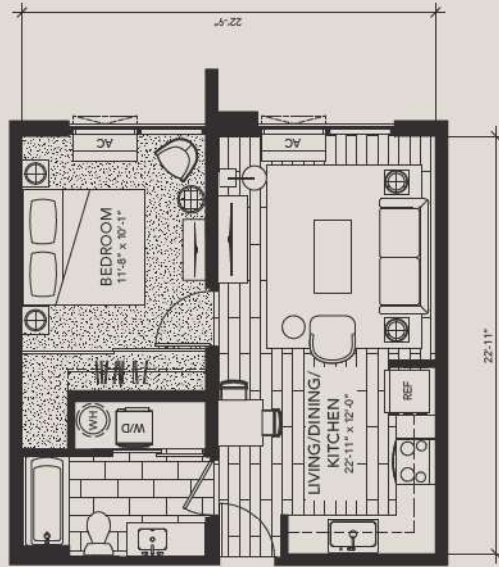

Residence 03
STUDIO 11 BATH
289 SQ. FT.

ALL DIMENSIONS ARE APPROXIMATE.

Residence 04
STUDIO 11 BATH
289 SQ. FT.

ALL DIMENSIONS ARE APPROXIMATE.

Residence

09

STUDIO 11 BATH
289 SQ. FT.

ALL DIMENSIONS ARE APPROXIMATE

RESIDENCE FLOOR PLANS

One Bedrooms

Residence 06

1 BEDROOM | 1 BATH
530 SQ. FT.

ALL DIMENSIONS ARE APPROXIMATE.

Residence 07

1 BEDROOM | 1 BATH
527 SQ. FT.

ALL DIMENSIONS ARE APPROXIMATE.

Residence 10

1 BEDROOM | 1 BATH
529 SQ. FT.

ALL DIMENSIONS ARE APPROXIMATE.

Residence 11

1 BEDROOM | 1 BATH
527 SQ. FT.

ALL DIMENSIONS ARE APPROXIMATE.

Residence 12

1 BEDROOM | 1 BATH
528 SQ. FT.

ALL DIMENSIONS ARE APPROXIMATE.

RESIDENCE FLOOR PLANS

Two Bedrooms

Residence 00

2 BEDROOM | 1 BATH
711 SQ. FT.

ALL DIMENSIONS ARE APPROXIMATE.

Residence 02

2 BEDROOM | 2 BATH
755 SQ. FT.