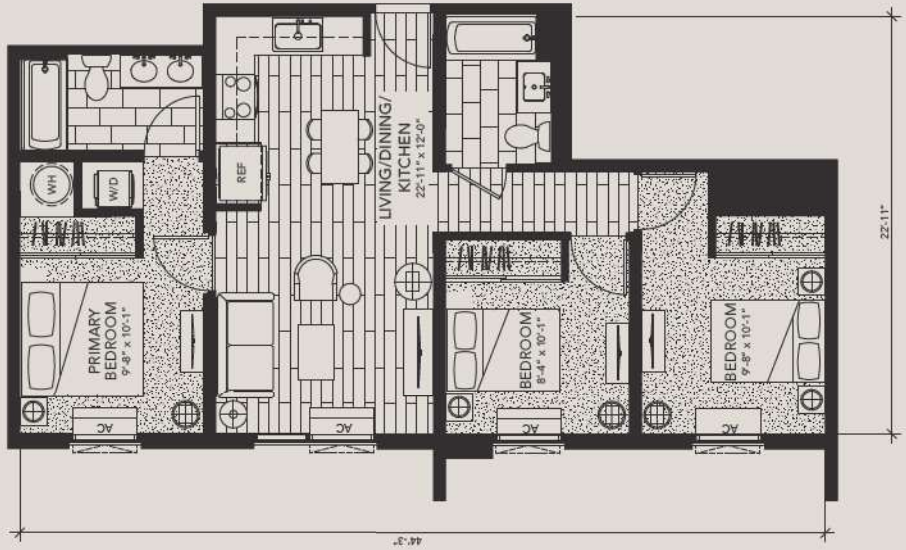

ALL DIMENSIONS ARE APPROXIMATE.

Residence 15

2 BEDROOM | 1 BATH
731 SQ. FT.

ALL DIMENSIONS ARE APPROXIMATE.

Residence 16

2 BEDROOM | 1 BATH
732 SQ. FT.

ALL DIMENSIONS ARE APPROXIMATE.

RESIDENCE FLOOR PLANS

Three Bedrooms

Residence 05
3 BEDROOM | 2 BATH
878 SQ. FT.

ALL DIMENSIONS ARE APPROXIMATE.

Residence 01-A
3 BEDROOM | 2 BATH
995 SQ. FT.

ALL DIMENSIONS ARE APPROXIMATE. THIS FLOOR PLAN HAS VARIATIONS DEPENDING ON FLOOR LEVEL.

Residence 13

3 BEDROOM | 2 BATH
854 SQ. FT.

22'-11"

ALL DIMENSIONS ARE APPROXIMATE.