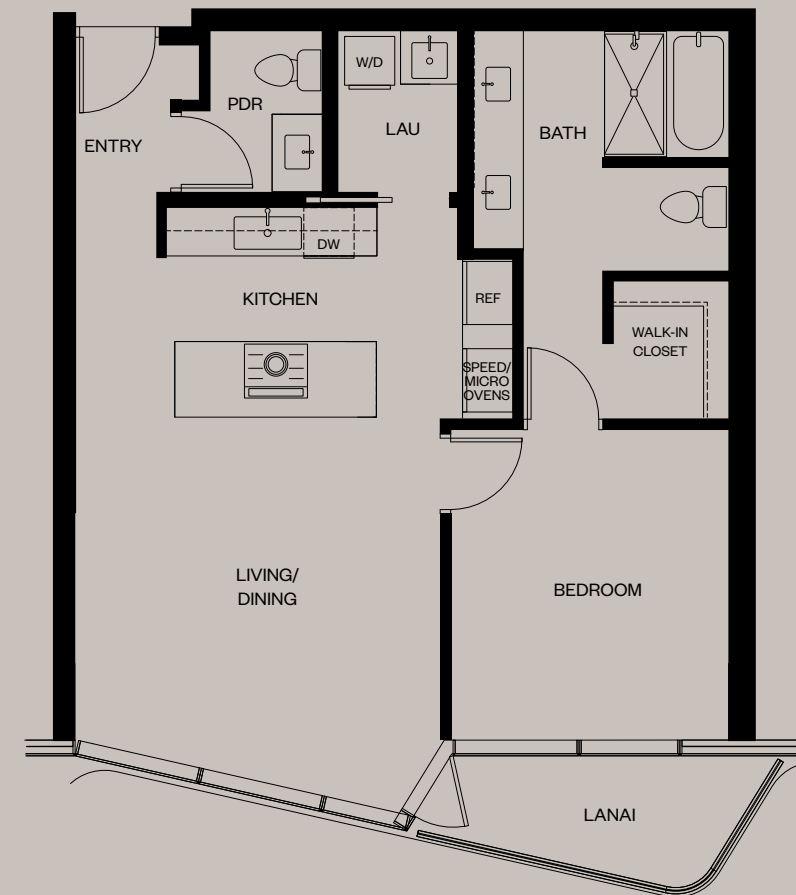

Level 7-37 (odd)

Level 8-38 (even)

Each floor plan has been carefully considered to ensure that every element of the home is maximized to benefit the wellbeing of residents and guests.

For Floor

High-volume rooms and floor-to-ceiling windows allow natural light to fill the space, highlighting the finishes that were selected with sustainability in mind.

and Finishes

Typical
Floor
Plans

One
Bedroom

→

05A
05B

06

10A

11A
11B

Residence 06

LEVELS
7-38
(ALL)

1 BEDROOM
1 BATH
TOTAL: 618 Sq. Ft.

Residence 10A

LEVELS
24-38
(ALL)

1 BEDROOM
1 BATH
TOTAL: 557 Sq. Ft.

Residence 11A

LEVELS
8-38
(EVEN)
39

1 BEDROOM
1.5 BATH
TOTAL: 826 Sq. Ft.
INTERIOR: 762 Sq. Ft.
LANAI: 64 Sq. Ft.

Residence 11B

LEVELS
7-37
(ODD)

1 BEDROOM
1.5 BATH
TOTAL: 820 Sq. Ft.
INTERIOR: 762 Sq. Ft.
LANAI: 58 Sq. Ft.

Two Bedroom

-
- 00A
- 01A
- 01B
- 02A
- 03A
- 03B
- 07A
- 07B
- 08
- 09A
- 09B
- 12A
- 13A
- 13B