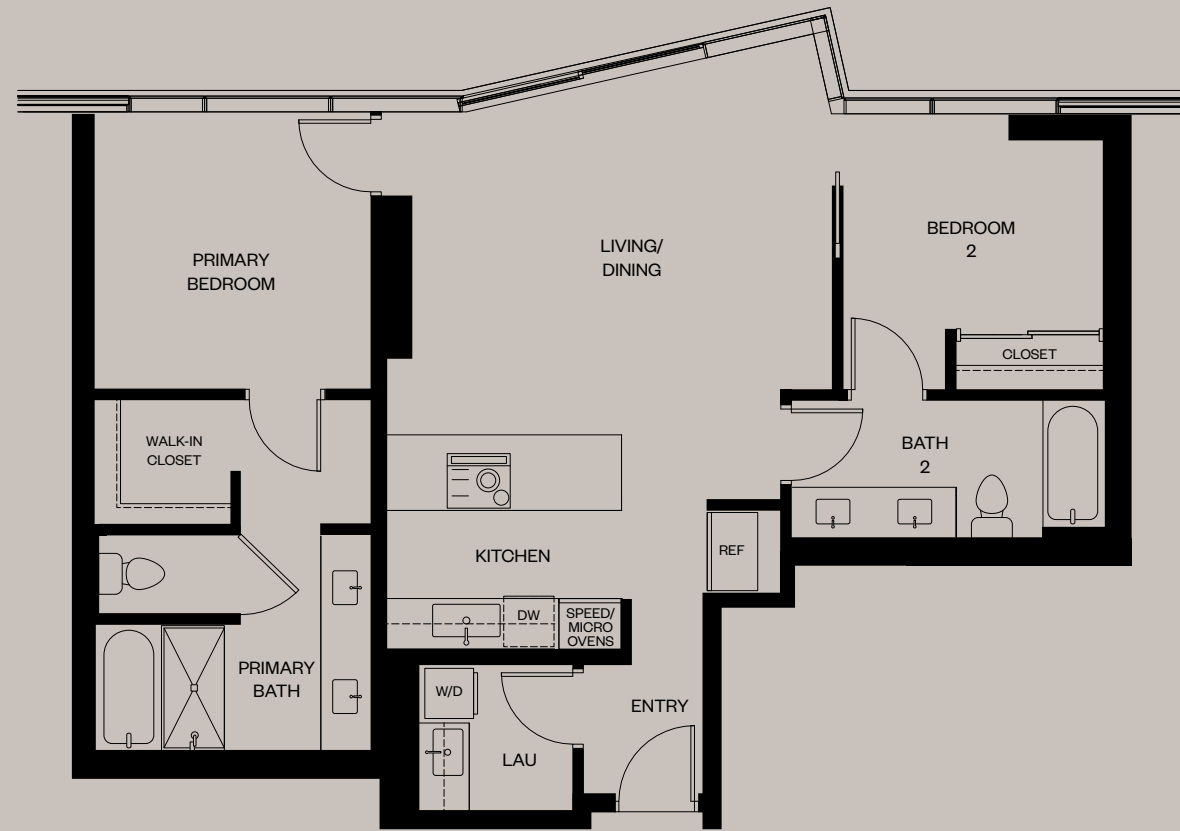

and Finishes

Typical
Floor
Plans

One
Bedroom

→

05A
05B

06

10A

11A
11B

Residence 00A

LEVELS
7 - 33
(ALL)

2 BEDROOM
2 BATH
TOTAL: 1,411 Sq. Ft.
INTERIOR: 1,227 Sq. Ft.
LANAI: 184 Sq. Ft.

Residence 01A

LEVELS
 8-32
 (EVEN)

2 BEDROOM
 2.5 BATH
 TOTAL: 1,325 Sq. Ft.
 INTERIOR: 1,156 Sq. Ft.
 LANAI A: 83 Sq. Ft.
 LANAI B: 86 Sq. Ft.

Residence 01B

LEVELS
 7-33
 (ODD)

2 BEDROOM
 2.5 BATH
 TOTAL: 1,283 Sq. Ft.
 INTERIOR: 1,156 Sq. Ft.
 LANAI A: 58 Sq. Ft.
 LANAI B: 69 Sq. Ft.

Residence 02A

LEVELS
7-38
(ALL)

2 BEDROOM
2 BATH
TOTAL: 940 Sq. Ft.