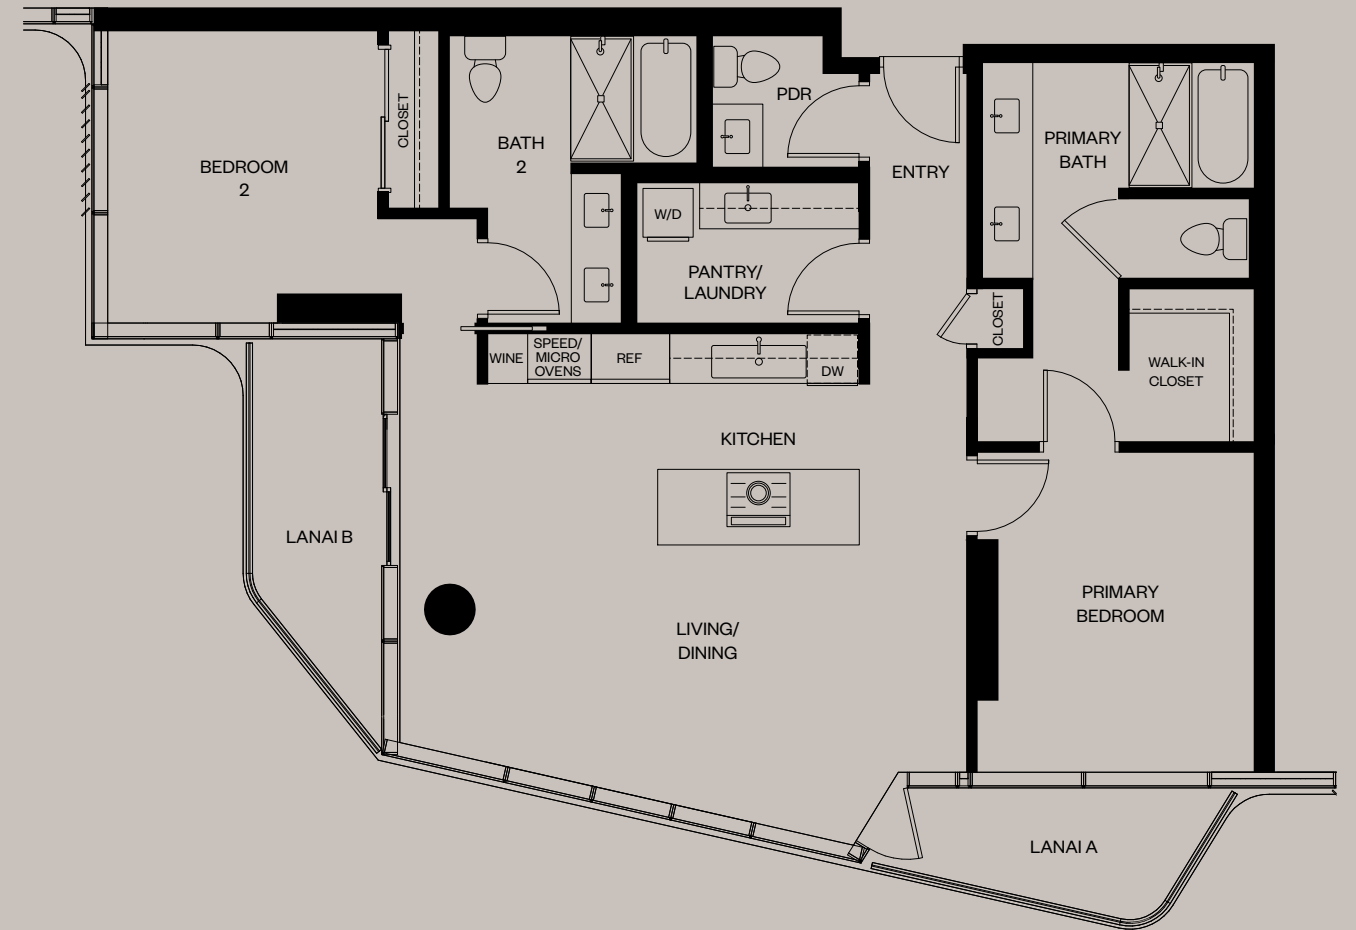

Residence 00A

LEVELS
7 - 33
(ALL)

2 BEDROOM
2 BATH
TOTAL: 1,411 Sq. Ft.
INTERIOR: 1,227 Sq. Ft.
LANAI: 184 Sq. Ft.

Residence 01A

LEVELS
 8-32
 (EVEN)

2 BEDROOM
 2.5 BATH
 TOTAL: 1,325 Sq. Ft.
 INTERIOR: 1,156 Sq. Ft.
 LANAI A: 83 Sq. Ft.
 LANAI B: 86 Sq. Ft.

Residence 01B

LEVELS
 7-33
 (ODD)

2 BEDROOM
 2.5 BATH
 TOTAL: 1,283 Sq. Ft.
 INTERIOR: 1,156 Sq. Ft.
 LANAI A: 58 Sq. Ft.
 LANAI B: 69 Sq. Ft.

Residence 02A

LEVELS
7-38
(ALL)

2 BEDROOM
2 BATH
TOTAL: 940 Sq. Ft.