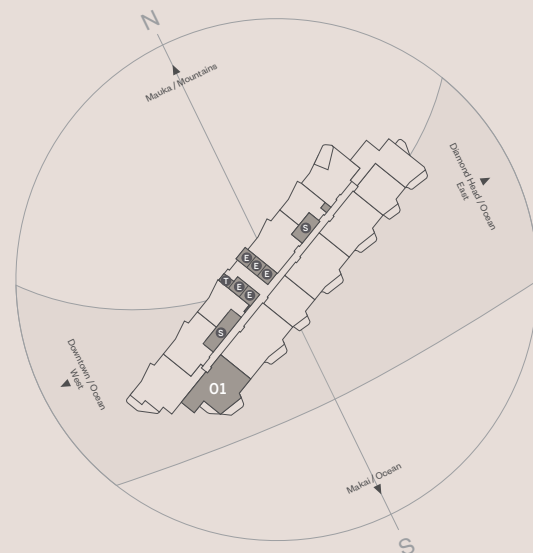

Residence 00A

LEVELS
7 - 33
(ALL)

2 BEDROOM
2 BATH
TOTAL: 1,411 Sq. Ft.
INTERIOR: 1,227 Sq. Ft.
LANAI: 184 Sq. Ft.

Residence 01A

LEVELS
 8-32
 (EVEN)

2 BEDROOM
 2.5 BATH
 TOTAL: 1,325 Sq. Ft.
 INTERIOR: 1,156 Sq. Ft.
 LANAI A: 83 Sq. Ft.
 LANAI B: 86 Sq. Ft.