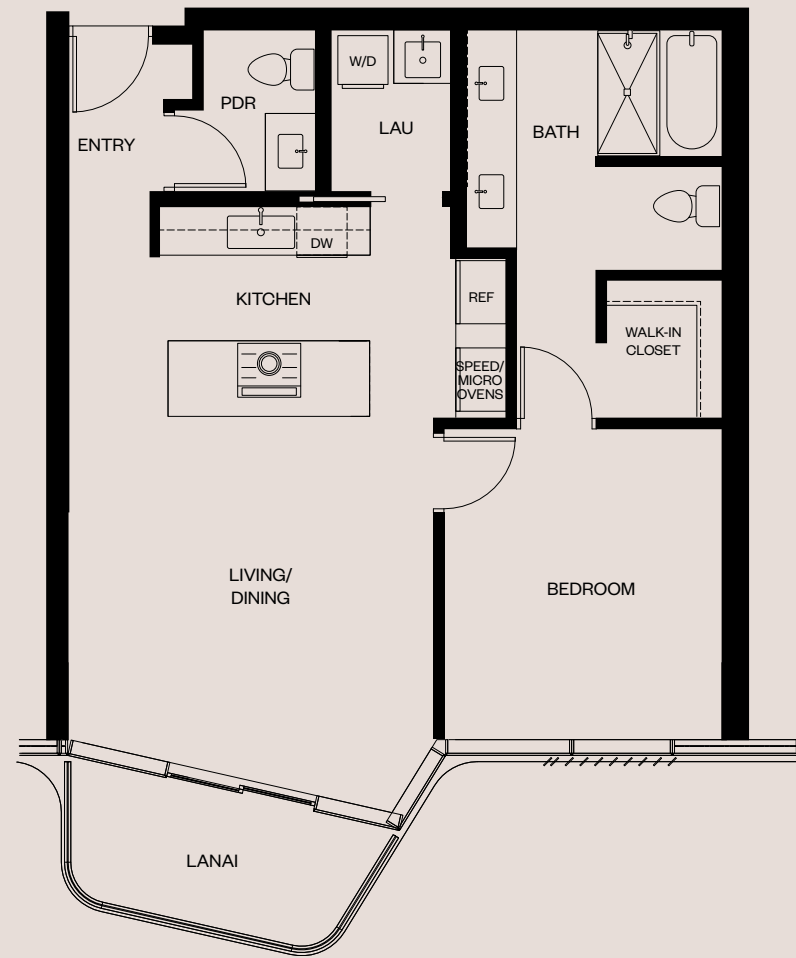

Level 7-37 (odd)

Level 8-38 (even)

Each floor plan has been carefully considered to ensure that every element of the home is maximized to benefit the wellbeing of residents and guests.

For Floor

High-volume rooms and floor-to-ceiling windows allow natural light to fill the space, highlighting the finishes that were selected with sustainability in mind.

and Finishes

Typical
Floor
Plans

One
Bedroom

→

05A
05B

06

10A

11A
11B

Residence 06

LEVELS
7-38
(ALL)

1 BEDROOM
1 BATH
TOTAL: 618 Sq. Ft.

Residence 10A

LEVELS
24-38
(ALL)

1 BEDROOM
1 BATH
TOTAL: 557 Sq. Ft.

Residence 11A

LEVELS
8-38
(EVEN)
39

1 BEDROOM
1.5 BATH
TOTAL: 826 Sq. Ft.
INTERIOR: 762 Sq. Ft.
LANAI: 64 Sq. Ft.

Residence 11B

LEVELS
7-37
(ODD)

1 BEDROOM
1.5 BATH
TOTAL: 820 Sq. Ft.
INTERIOR: 762 Sq. Ft.
LANAI: 58 Sq. Ft.

Two Bedroom

-
- 00A
- 01A
- 01B
- 02A
- 03A
- 03B
- 07A
- 07B
- 08
- 09A
- 09B
- 12A
- 13A
- 13B