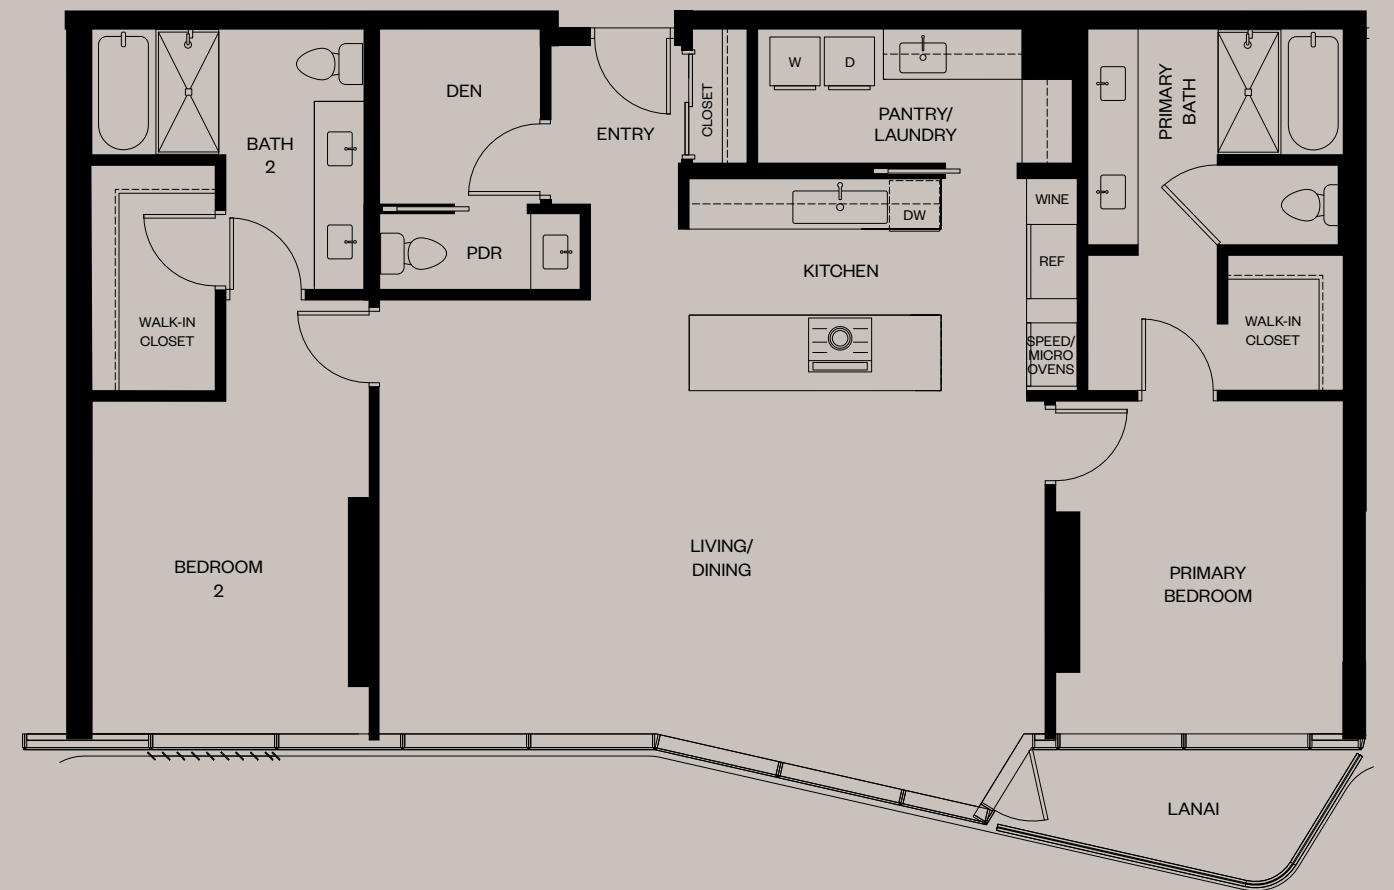

and Finishes

Typical
Floor
Plans

One
Bedroom

→

05A
05B

06

10A

11A
11B

Residence 01B

LEVELS
 7-33
 (ODD)

2 BEDROOM
 2.5 BATH
 TOTAL: 1,283 Sq. Ft.
 INTERIOR: 1,156 Sq. Ft.
 LANAI A: 58 Sq. Ft.
 LANAI B: 69 Sq. Ft.

Residence 02A

LEVELS
7-38
(ALL)

2 BEDROOM
2 BATH
TOTAL: 940 Sq. Ft.

Residence 03A

LEVELS
 8-38
 (EVEN)
 39

2 BEDROOM
 2.5 BATH
 + DEN
 TOTAL: 1,529 Sq. Ft.
 INTERIOR: 1,439 Sq. Ft.
 LANAI: 90 Sq. Ft.

Residence 03B

LEVELS
 7-37
 (ODD)

2 BEDROOM
 2.5 BATH
 + DEN
 TOTAL: 1,497 Sq. Ft.
 INTERIOR: 1,439 Sq. Ft.
 LANAI: 58 Sq. Ft.