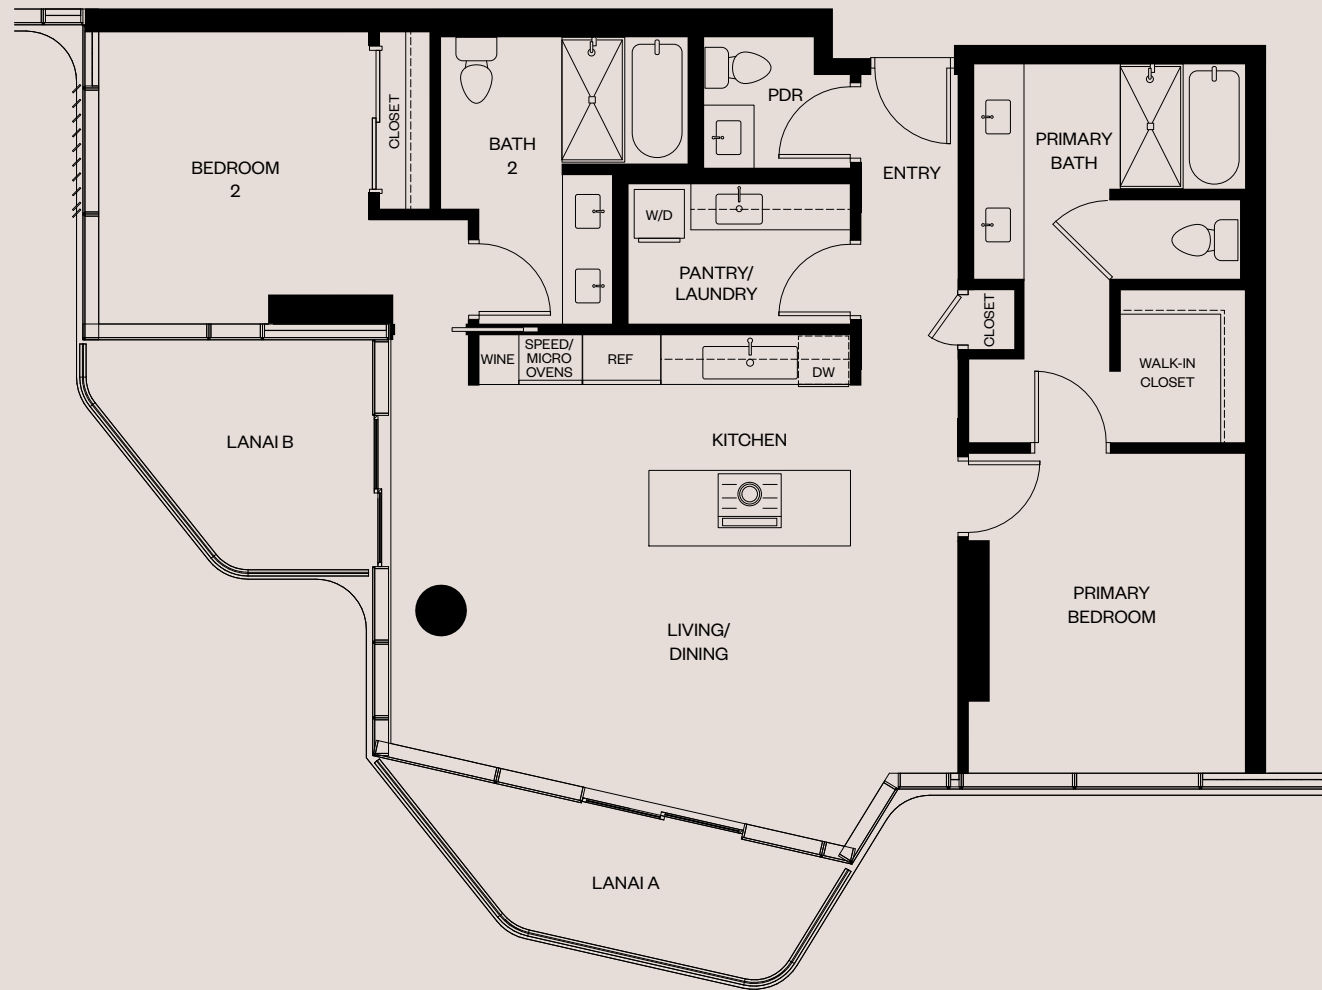

and Finishes

Typical
Floor
Plans

One
Bedroom

→

05A
05B

06

10A

11A
11B

1 BEDROOM
1.5 BATH
TOTAL: 826 Sq. Ft.
INTERIOR: 762 Sq. Ft.
LANAI: 64 Sq. Ft.

Residence 11B

LEVELS
7-37
(ODD)

1 BEDROOM
1.5 BATH
TOTAL: 820 Sq. Ft.
INTERIOR: 762 Sq. Ft.
LANAI: 58 Sq. Ft.

Two Bedroom

-
- 00A
- 01A
- 01B
- 02A
- 03A
- 03B
- 07A
- 07B
- 08
- 09A
- 09B
- 12A
- 13A
- 13B

Residence 00A

LEVELS
7 - 33
(ALL)

2 BEDROOM
2 BATH
TOTAL: 1,411 Sq. Ft.
INTERIOR: 1,227 Sq. Ft.
LANAI: 184 Sq. Ft.

Residence 01A

LEVELS
 8-32
 (EVEN)

2 BEDROOM
 2.5 BATH
 TOTAL: 1,325 Sq. Ft.
 INTERIOR: 1,156 Sq. Ft.
 LANAI A: 83 Sq. Ft.
 LANAI B: 86 Sq. Ft.