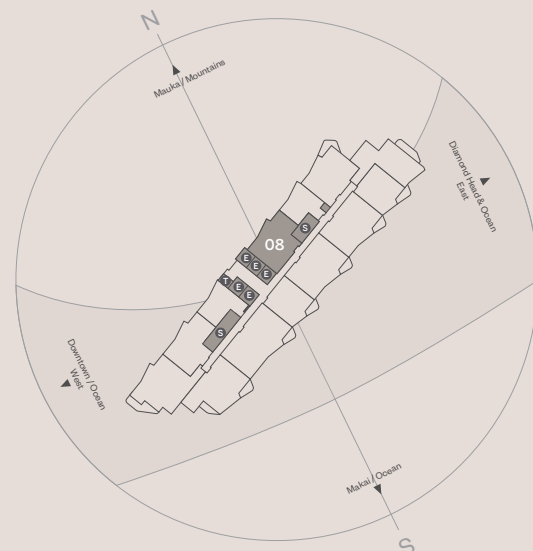

Residence 08

LEVELS
7-39
(ALL)

2 BEDROOM
2 BATH
TOTAL: 979 Sq. Ft.