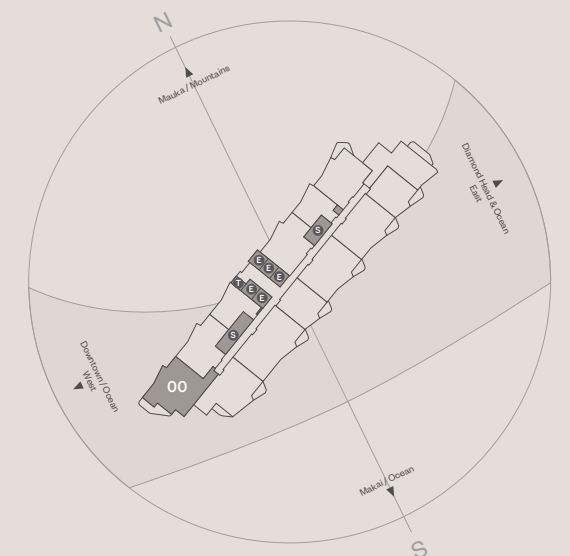

Residence 00A

LEVELS
7 - 33
(ALL)

2 BEDROOM
2 BATH
TOTAL: 1,411 Sq. Ft.
INTERIOR: 1,227 Sq. Ft.
LANAI: 184 Sq. Ft.