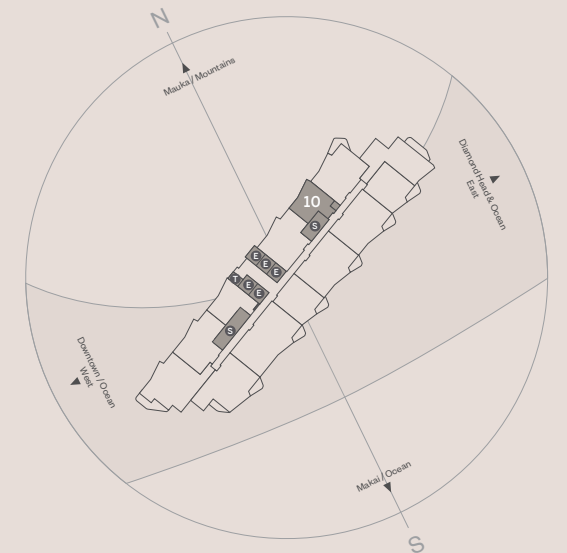

Residence 06

LEVELS
7-38
(ALL)

1 BEDROOM
1 BATH
TOTAL: 618 Sq. Ft.

Residence 10A

LEVELS
24-38
(ALL)

1 BEDROOM
1 BATH
TOTAL: 557 Sq. Ft.

Residence 11A

LEVELS
8-38
(EVEN)
39