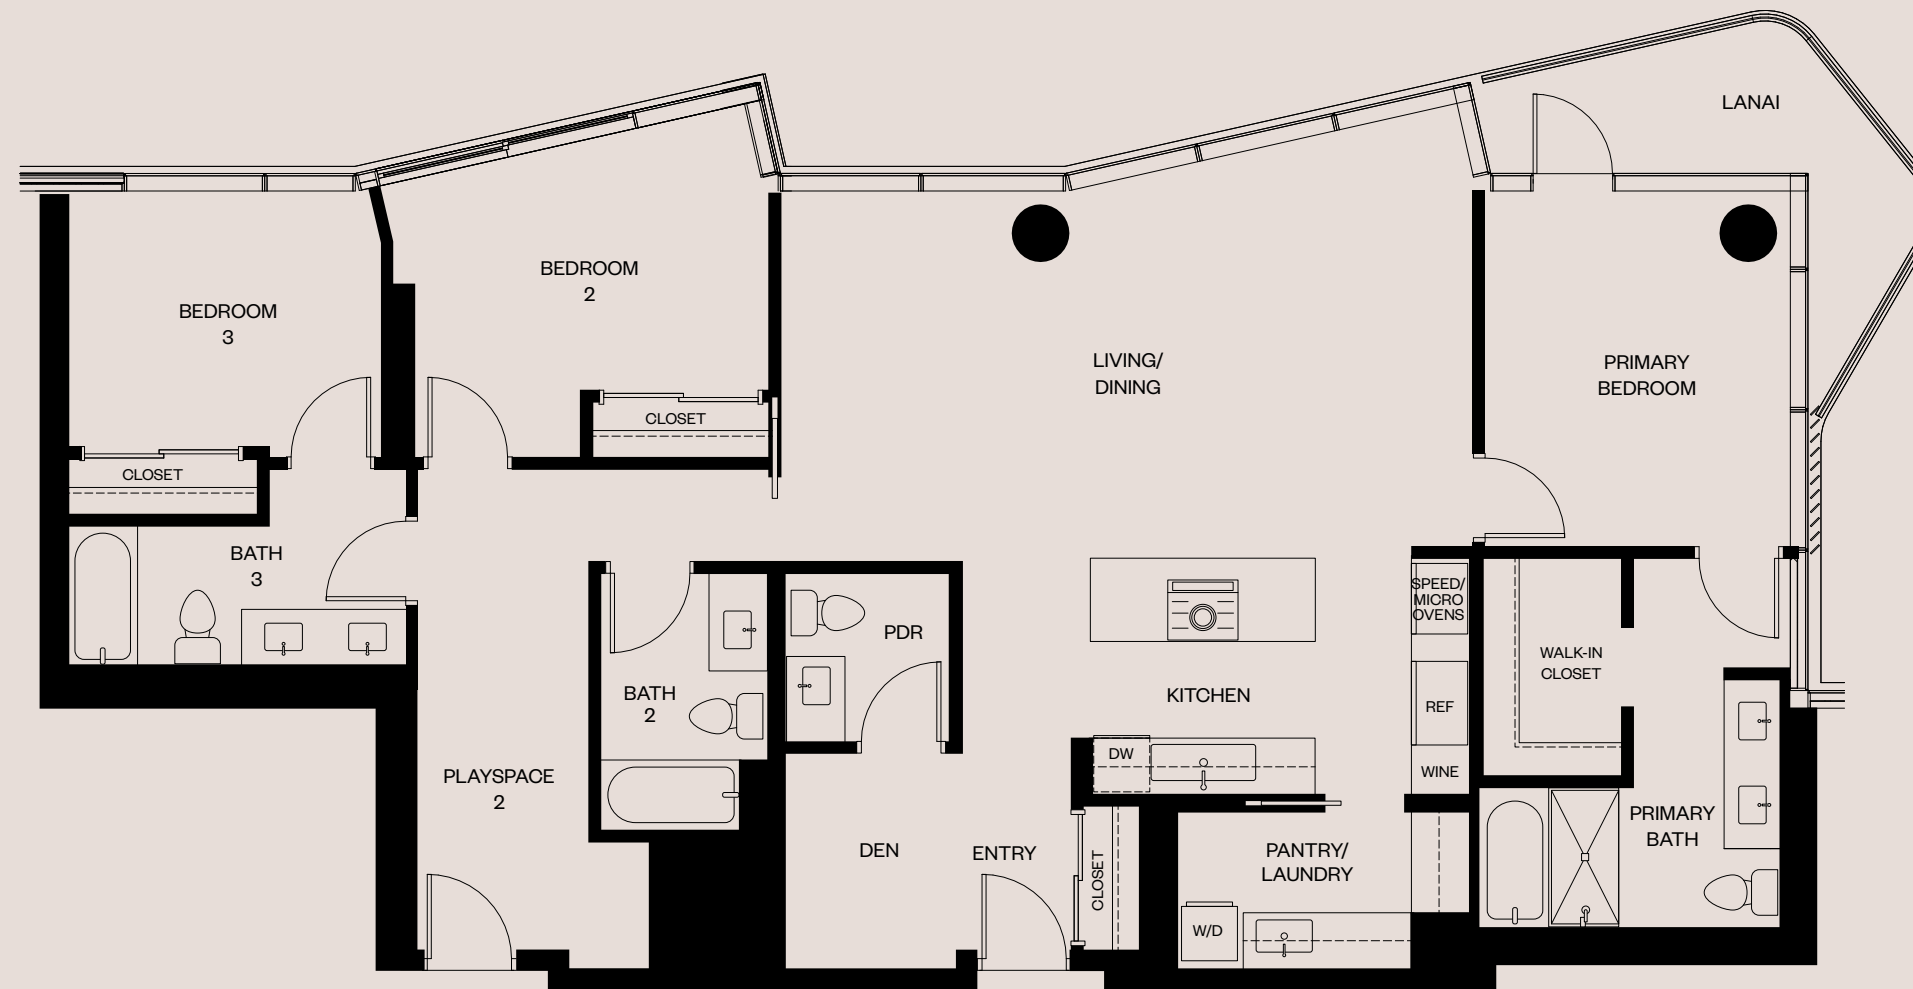

Residence 13A

LEVELS
8-38
(EVEN)
39

2 BEDROOM
2 BATH
TOTAL: 1,110 Sq. Ft.
INTERIOR: 968 Sq. Ft.
LANAI A: 90 Sq. Ft.
LANAI B: 52 Sq. Ft.

Residence 13B

LEVELS
7-37
(ODD)

2 BEDROOM
2 BATH
TOTAL: 1,097 Sq. Ft.
INTERIOR: 968 Sq. Ft.
LANAI: 129 Sq. Ft.

Three Bedroom

→

00A/01A
Levels
34, 36, 38, 39

00A/01B
Levels
35, 37

10A/12A
Levels
7-23, 39

Residence 00A / 01A

LEVELS
34, 36, 38, 39

3 BEDROOM
3.5 BATH
TOTAL: 2,837
INTERIOR: 2,482 Sq. Ft.
LANAI A: 186 Sq. Ft.
LANAI B: 86 Sq. Ft.
LANAI C: 83 Sq. Ft.

Residence 00A / 01B

LEVELS
35, 37

3 BEDROOM
3.5 BATH
TOTAL: 2,795
INTERIOR: 2,482 Sq. Ft.
LANAI A: 186 Sq. Ft.
LANAI B: 69 Sq. Ft.
LANAI C: 58 Sq. Ft.

Residence 10A / 12A

Not to scale

LEVELS
7-23, 39

3 BEDROOM
3.5 BATH
+ DEN
TOTAL: 1,678 Sq. Ft.
INTERIOR: 1,589 Sq. Ft.
LANAI: 89 Sq. Ft.