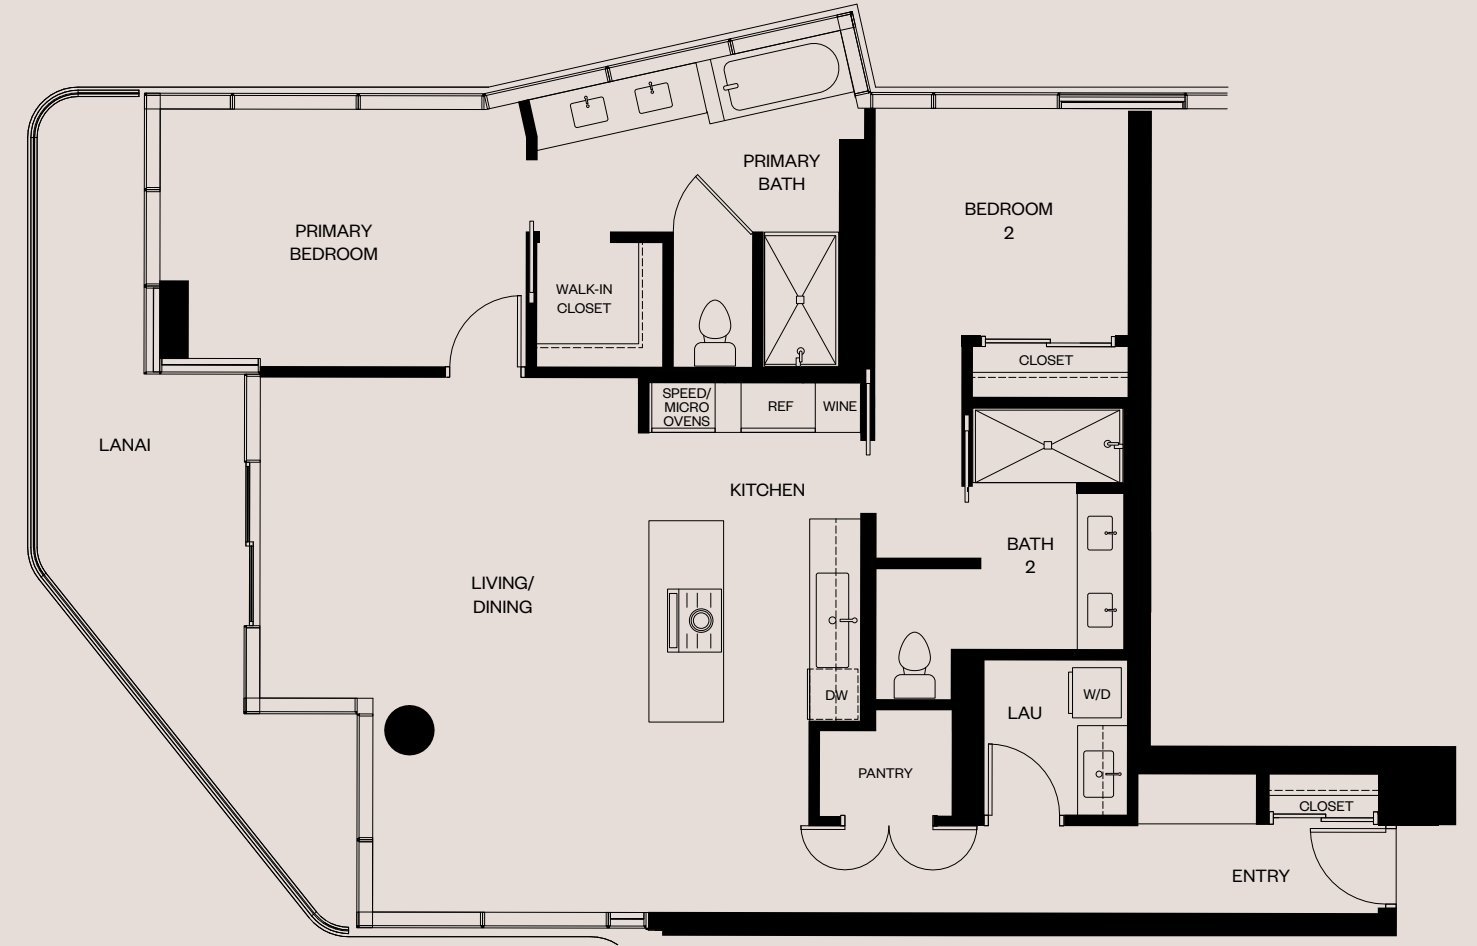

and Finishes

Typical
Floor
Plans

One
Bedroom

→

05A
05B

06

10A

11A
11B

1 BEDROOM
1.5 BATH
TOTAL: 826 Sq. Ft.
INTERIOR: 762 Sq. Ft.
LANAI: 64 Sq. Ft.

Residence 11B

LEVELS
7-37
(ODD)

1 BEDROOM
1.5 BATH
TOTAL: 820 Sq. Ft.
INTERIOR: 762 Sq. Ft.
LANAI: 58 Sq. Ft.

Two Bedroom

-
- 00A
- 01A
- 01B
- 02A
- 03A
- 03B
- 07A
- 07B
- 08
- 09A
- 09B
- 12A
- 13A
- 13B

Residence 00A

LEVELS
7 - 33
(ALL)

2 BEDROOM
2 BATH
TOTAL: 1,411 Sq. Ft.
INTERIOR: 1,227 Sq. Ft.
LANAI: 184 Sq. Ft.

Residence 01A

LEVELS
 8-32
 (EVEN)

2 BEDROOM
 2.5 BATH
 TOTAL: 1,325 Sq. Ft.
 INTERIOR: 1,156 Sq. Ft.
 LANAI A: 83 Sq. Ft.
 LANAI B: 86 Sq. Ft.