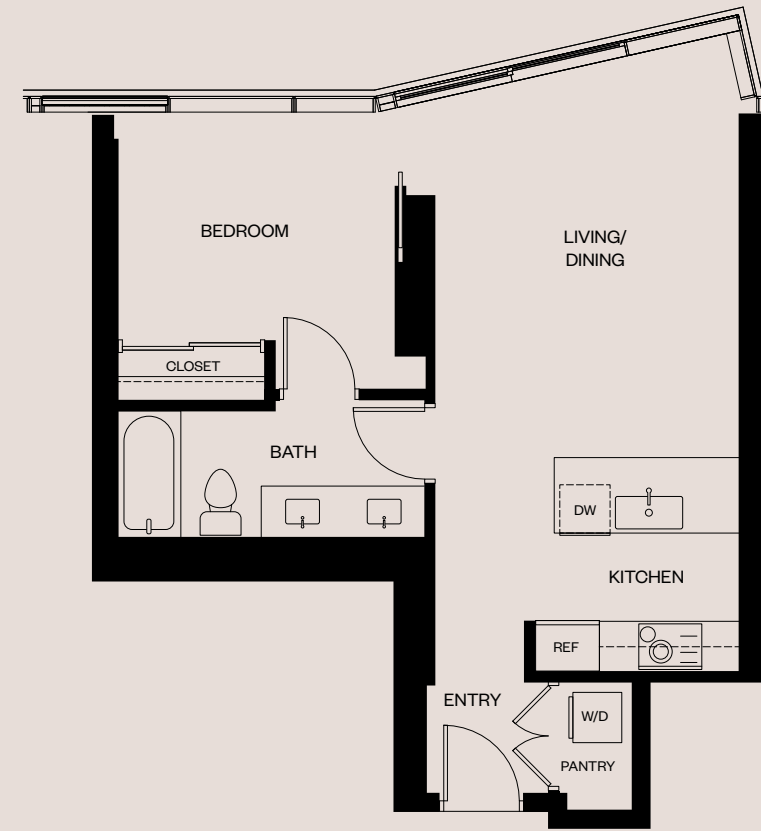

Residence 06

LEVELS
7-38
(ALL)

1 BEDROOM
1 BATH
TOTAL: 618 Sq. Ft.