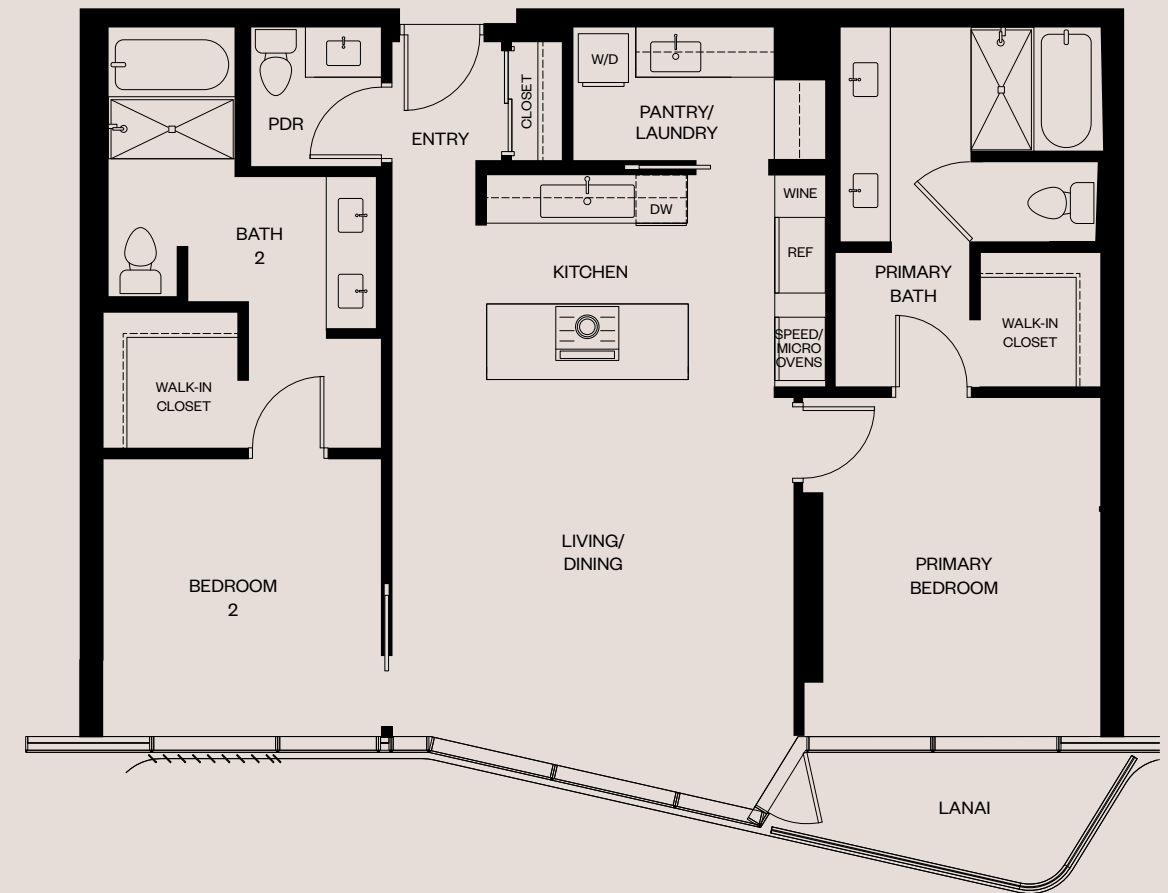

and Finishes

Typical
Floor
Plans

One
Bedroom

→

05A
05B

06

10A

11A
11B

Residence 03A

LEVELS
 8-38
 (EVEN)
 39

2 BEDROOM
 2.5 BATH
 + DEN
 TOTAL: 1,529 Sq. Ft.
 INTERIOR: 1,439 Sq. Ft.
 LANAI: 90 Sq. Ft.

Residence 03B

LEVELS
 7-37
 (ODD)

2 BEDROOM
 2.5 BATH
 + DEN
 TOTAL: 1,497 Sq. Ft.
 INTERIOR: 1,439 Sq. Ft.
 LANAI: 58 Sq. Ft.

Residence 07A

LEVELS
 8-38
 (EVEN)
 39

2 BEDROOM
 2.5 BATH
 TOTAL: 1,238 Sq. Ft.
 INTERIOR: 1,148 Sq. Ft.
 LANAI: 90 Sq. Ft.

Residence 07B

LEVELS
 7-37
 (ODD)

2 BEDROOM
 2.5 BATH
 TOTAL: 1,206 Sq. Ft.
 INTERIOR: 1,148 Sq. Ft.
 LANAI: 58 Sq. Ft.