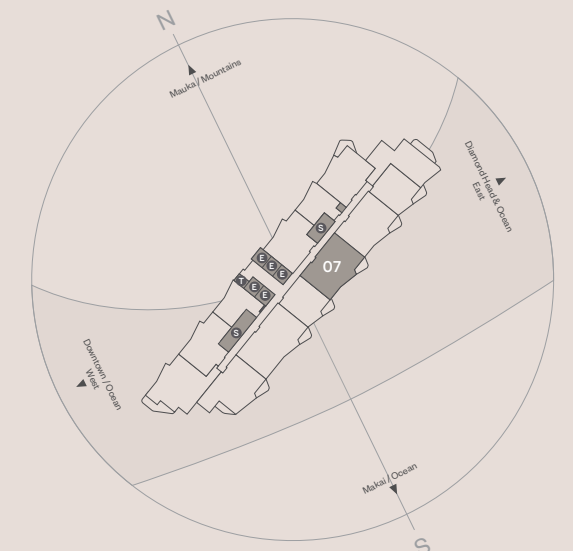

Residence 07A

LEVELS
 8-38
 (EVEN)
 39

2 BEDROOM
 2.5 BATH
 TOTAL: 1,238 Sq. Ft.
 INTERIOR: 1,148 Sq. Ft.
 LANAI: 90 Sq. Ft.

Residence 07B

LEVELS
 7-37
 (ODD)

2 BEDROOM
 2.5 BATH
 TOTAL: 1,206 Sq. Ft.
 INTERIOR: 1,148 Sq. Ft.
 LANAI: 58 Sq. Ft.