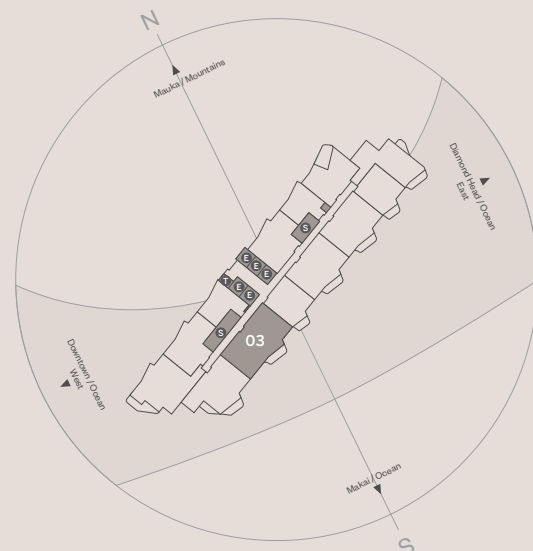

Residence 03A

LEVELS
8-38
(EVEN)
39

2 BEDROOM
2.5 BATH
+ DEN
TOTAL: 1,529 Sq. Ft.
INTERIOR: 1,439 Sq. Ft.
LANAI: 90 Sq. Ft.