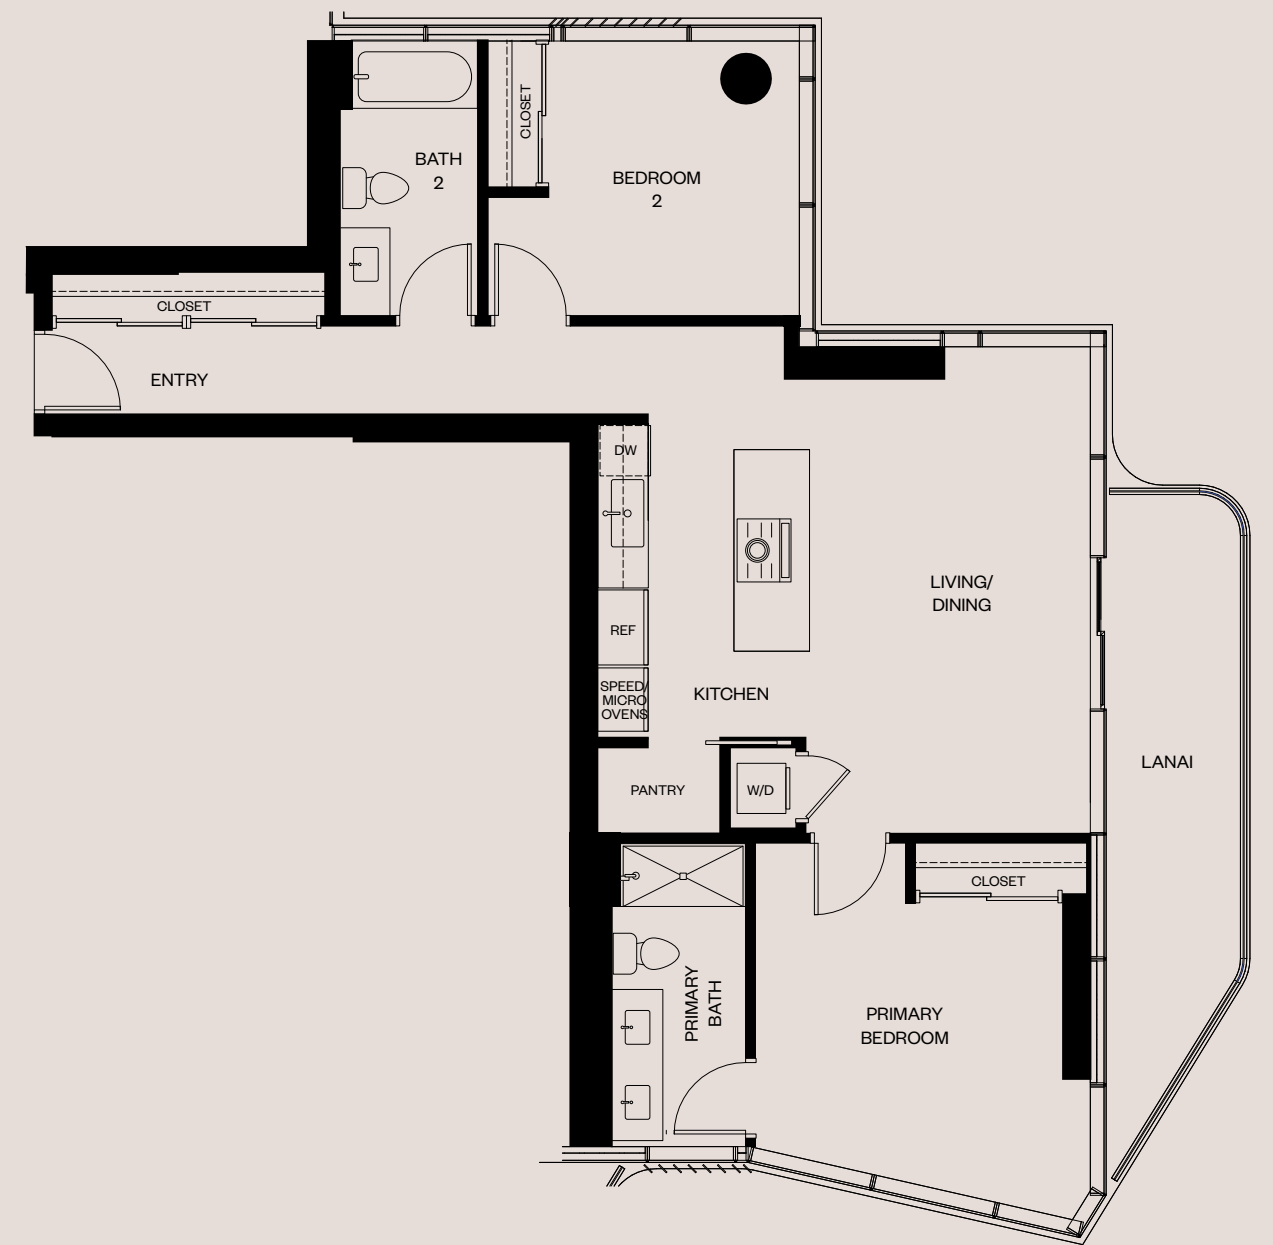

and Finishes

Typical
Floor
Plans

One
Bedroom

→

05A
05B

06

10A

11A
11B

LEVELS
 7-37
 (ODD)
 2 BEDROOM
 2 BATH
 + DEN
 TOTAL: 1,208 Sq. Ft.
 INTERIOR: 1,150 Sq. Ft.
 LANA I: 58 Sq. Ft.

Residence 12A

LEVELS
24 - 38

2 BEDROOM
2 BATH
+ DEN
TOTAL: 1,096 Sq. Ft.
INTERIOR: 1,007 Sq. Ft.
LANAI: 89 Sq. Ft.

Residence 13A

LEVELS
8-38
(EVEN)
39

2 BEDROOM
2 BATH
TOTAL: 1,110 Sq. Ft.
INTERIOR: 968 Sq. Ft.
LANAI A: 90 Sq. Ft.
LANAI B: 52 Sq. Ft.

Residence 13B

LEVELS
7-37
(ODD)

2 BEDROOM
2 BATH
TOTAL: 1,097 Sq. Ft.
INTERIOR: 968 Sq. Ft.
LANAI: 129 Sq. Ft.