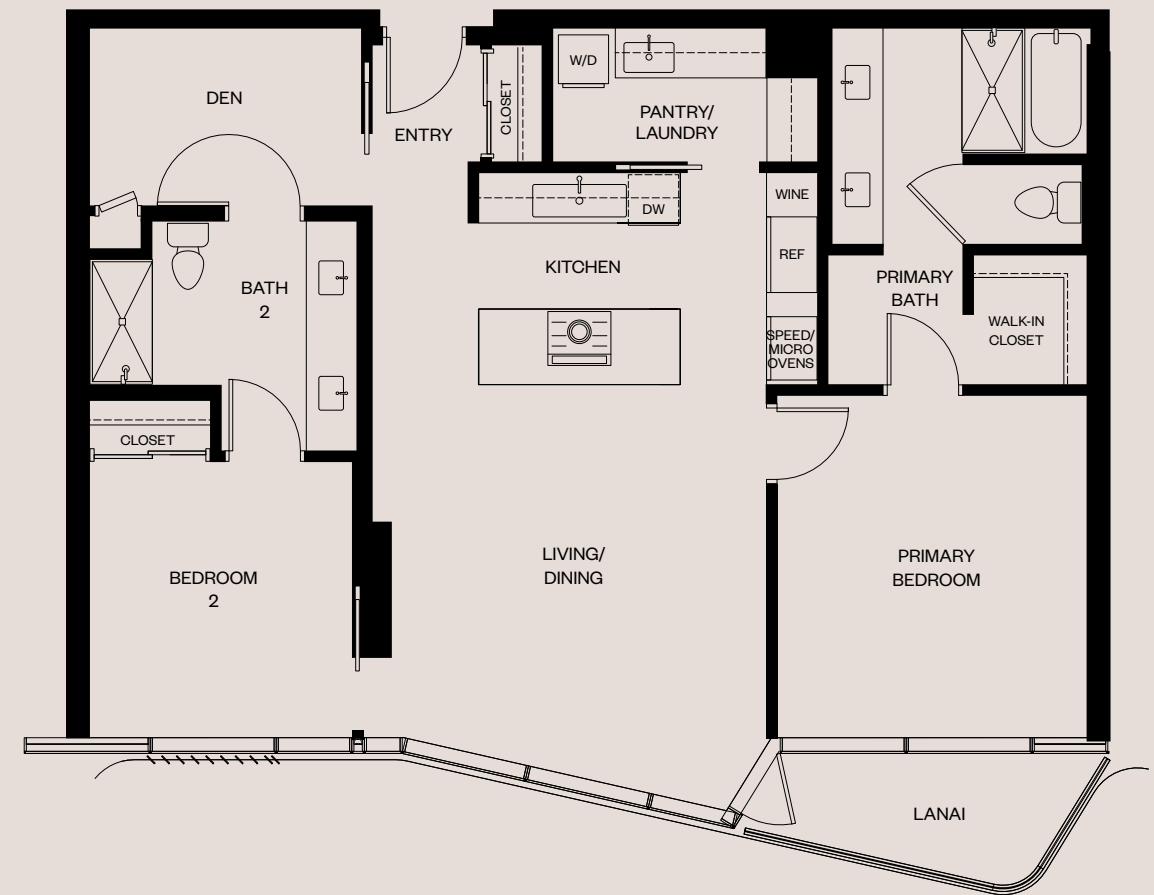

Residence 08

LEVELS
7-39
(ALL)

2 BEDROOM
2 BATH
TOTAL: 979 Sq. Ft.

Residence 09A

LEVELS
 8-38
 (EVEN)
 39
 2 BEDROOM
 2 BATH
 + DEN
 TOTAL: 1,240 Sq. Ft.
 INTERIOR: 1,150 Sq. Ft.
 LANA I: 90 Sq. Ft.

Residence 09B

LEVELS
 7-37
 (ODD)
 2 BEDROOM
 2 BATH
 + DEN
 TOTAL: 1,208 Sq. Ft.
 INTERIOR: 1,150 Sq. Ft.
 LANA I: 58 Sq. Ft.

Residence 12A

LEVELS
24 - 38

2 BEDROOM
2 BATH
+ DEN
TOTAL: 1,096 Sq. Ft.
INTERIOR: 1,007 Sq. Ft.
LANAI: 89 Sq. Ft.