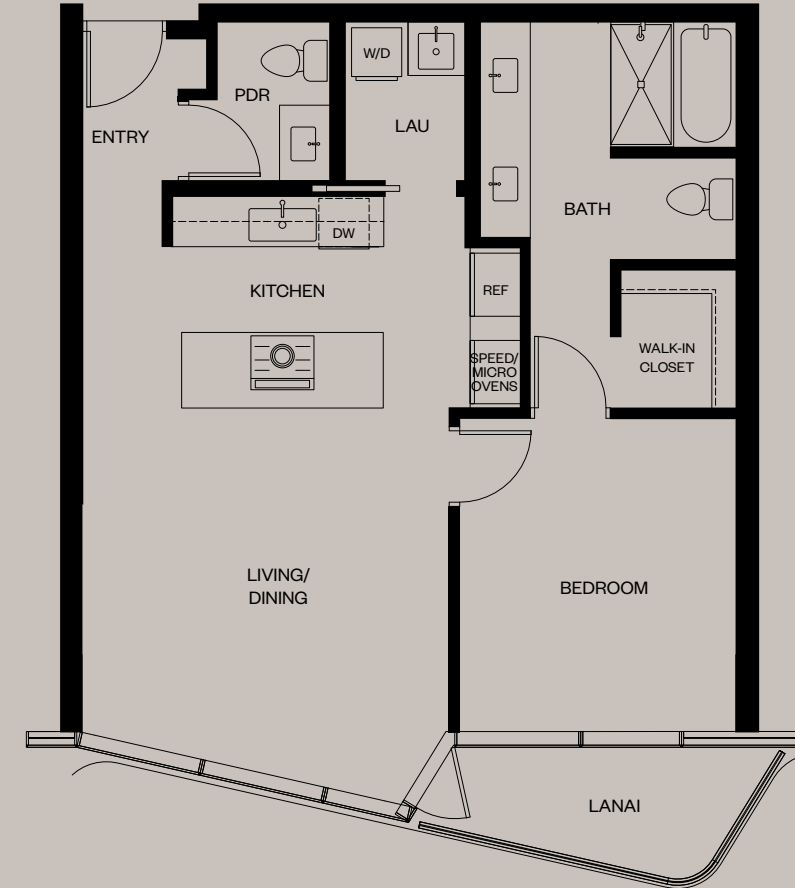

Level 7-37 (odd)

Level 8-38 (even)

Each floor plan has been carefully considered to ensure that every element of the home is maximized to benefit the wellbeing of residents and guests.

For Floor

High-volume rooms and floor-to-ceiling windows allow natural light to fill the space, highlighting the finishes that were selected with sustainability in mind.

and Finishes

Typical
Floor
Plans

One
Bedroom

→

05A
05B

06

10A

11A
11B

Residence 05A

LEVELS
 8-38
 (EVEN)
 39

1 BEDROOM
 1.5 BATH
 TOTAL: 828 Sq. Ft.
 INTERIOR: 764 Sq. Ft.
 LANAI: 64 Sq. Ft.

Residence 05B

LEVELS
 7-37
 (ODD)

1 BEDROOM
 1.5 BATH
 TOTAL: 822 Sq. Ft.
 INTERIOR: 764 Sq. Ft.
 LANAI: 58 Sq. Ft.