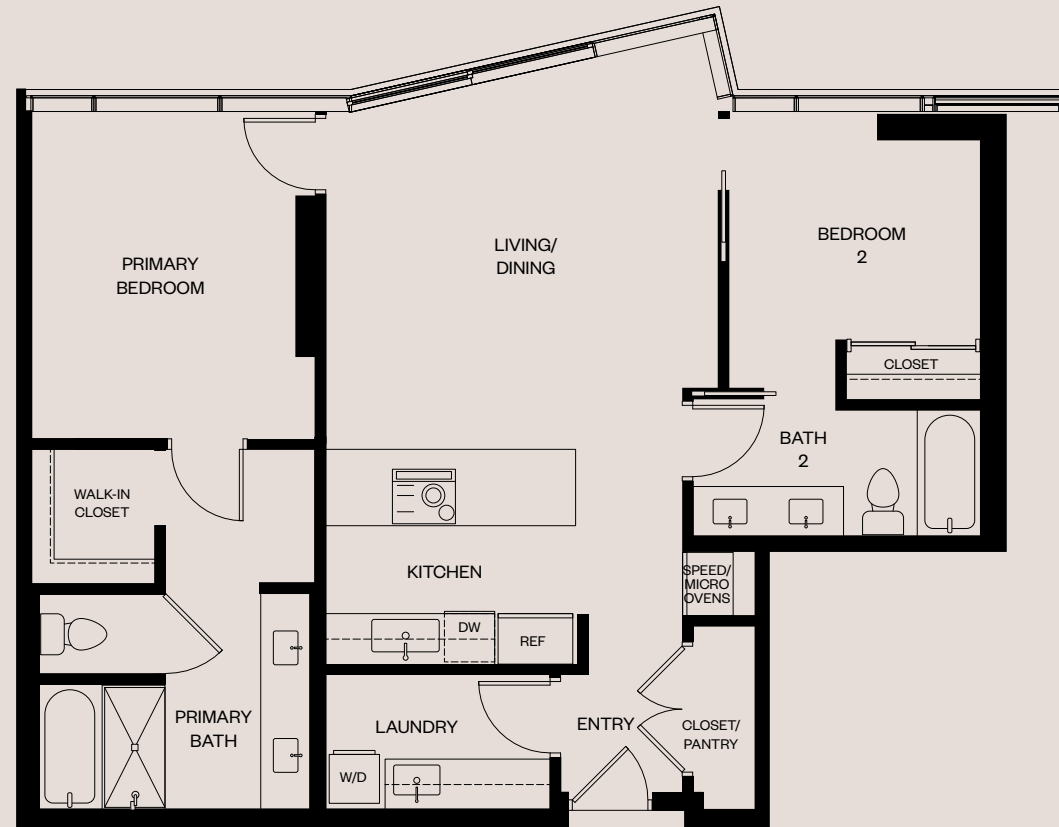

Residence 07A

LEVELS
 8-38
 (EVEN)
 39

2 BEDROOM
 2.5 BATH
 TOTAL: 1,238 Sq. Ft.
 INTERIOR: 1,148 Sq. Ft.
 LANAI: 90 Sq. Ft.

Residence 07B

LEVELS
 7-37
 (ODD)

2 BEDROOM
 2.5 BATH
 TOTAL: 1,206 Sq. Ft.
 INTERIOR: 1,148 Sq. Ft.
 LANAI: 58 Sq. Ft.

Residence 08

LEVELS
7-39
(ALL)

2 BEDROOM
2 BATH
TOTAL: 979 Sq. Ft.

Residence 09A

LEVELS
 8-38
 (EVEN)
 39
 2 BEDROOM
 2 BATH
 + DEN
 TOTAL: 1,240 Sq. Ft.
 INTERIOR: 1,150 Sq. Ft.
 LANA I: 90 Sq. Ft.

Residence 09B