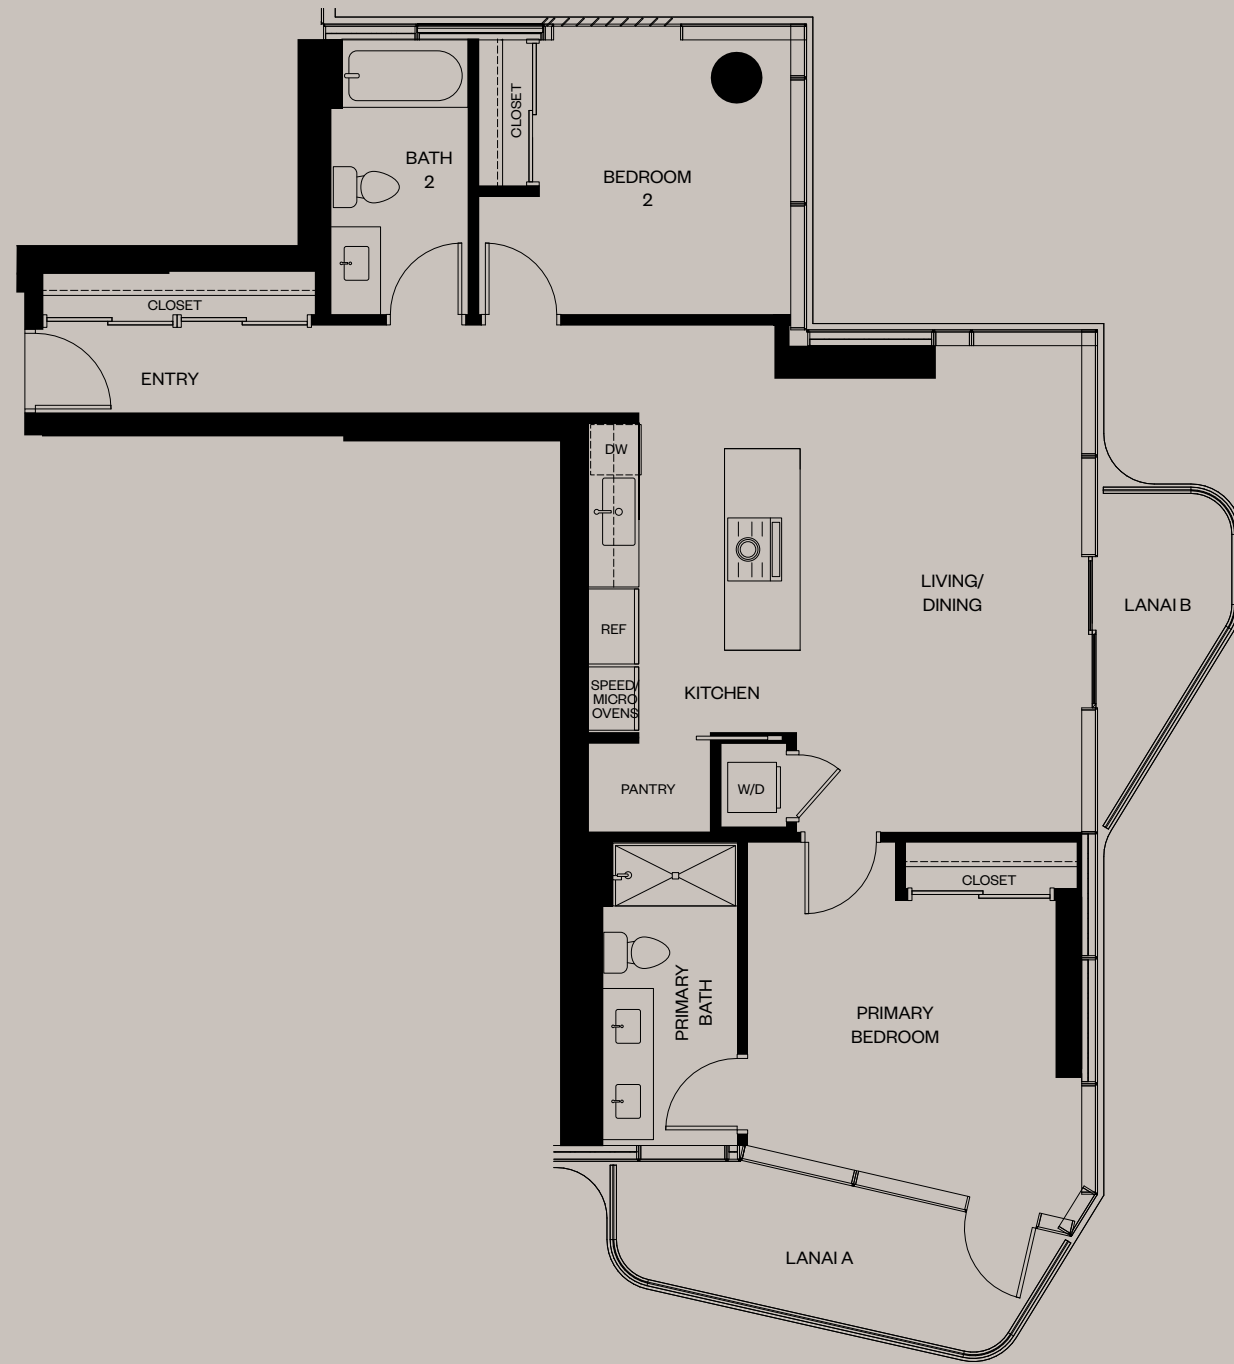

and Finishes

Typical
Floor
Plans

One
Bedroom

→

05A
05B

06

10A

11A
11B

LEVELS
 7-37
 (ODD)
 2 BEDROOM
 2 BATH
 + DEN
 TOTAL: 1,208 Sq. Ft.
 INTERIOR: 1,150 Sq. Ft.
 LANA I: 58 Sq. Ft.

Residence 12A

LEVELS
24 - 38

2 BEDROOM
2 BATH
+ DEN
TOTAL: 1,096 Sq. Ft.
INTERIOR: 1,007 Sq. Ft.
LANAI: 89 Sq. Ft.

Residence 13A

LEVELS
8-38
(EVEN)
39

2 BEDROOM
2 BATH
TOTAL: 1,110 Sq. Ft.
INTERIOR: 968 Sq. Ft.
LANAI A: 90 Sq. Ft.
LANAI B: 52 Sq. Ft.

Residence 13B

LEVELS
7-37
(ODD)

2 BEDROOM
2 BATH
TOTAL: 1,097 Sq. Ft.
INTERIOR: 968 Sq. Ft.
LANAI: 129 Sq. Ft.